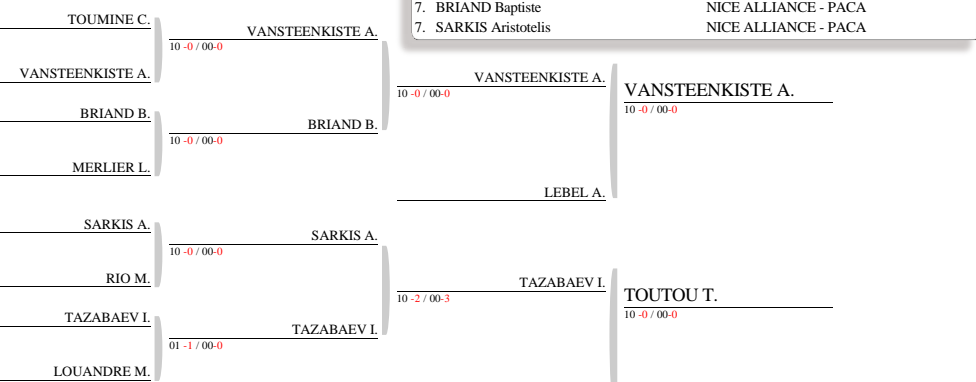

CLASSEMENT

1. DAVID Hugo (JC ST JEAN BDS - ARA)
2. LESEIGNEUR Ronan (SCO ANGERS JUDO - PDL)
3. VANSTEENKISTE Aymeric (ALLIANCE JUDO59 - HDF)
4. TOUTOU Tarik Ziad (VAUCLUSE JUDO - PACA)
5. LEBEL Alois (SMC MARNAVAL - GRE)
6. TAZABAEV Issa (A.G.CAEN - NOR)
7. BRIAND Baptiste (NICE ALLIANCE - PACA)
8. SARKIS Aristotelis (NICE ALLIANCE - PACA)

TOUMINE C.	TOUMINE C.	TOUMINE C.	VANSTEENKISTE A.
BINARD A.	BINARD A.	BRIAND B.	BRIAND B.
ZOUHRI Y.	ZOUHRI Y.	SARKIS A.	SARKIS A.
TAZABAEV I.	TAZABAEV I.	TAZABAEV I.	TAZABAEV I.