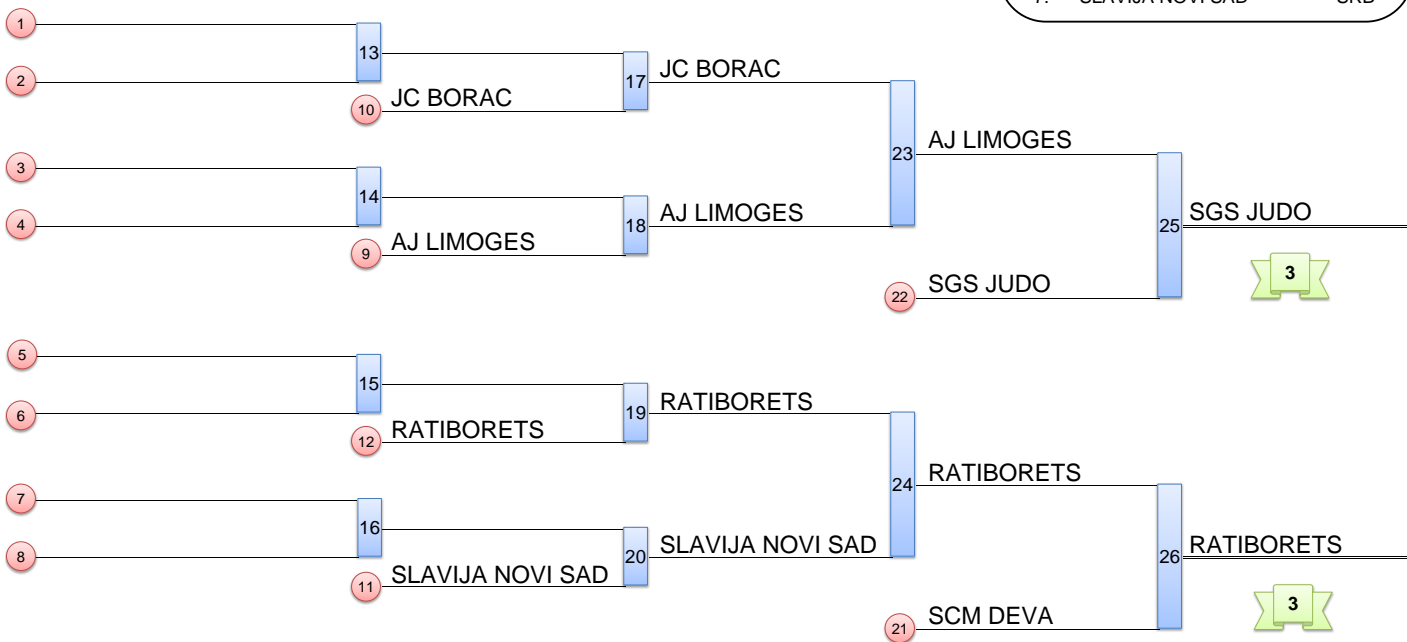

Repechage

Loser contest x will appear at x in repechage