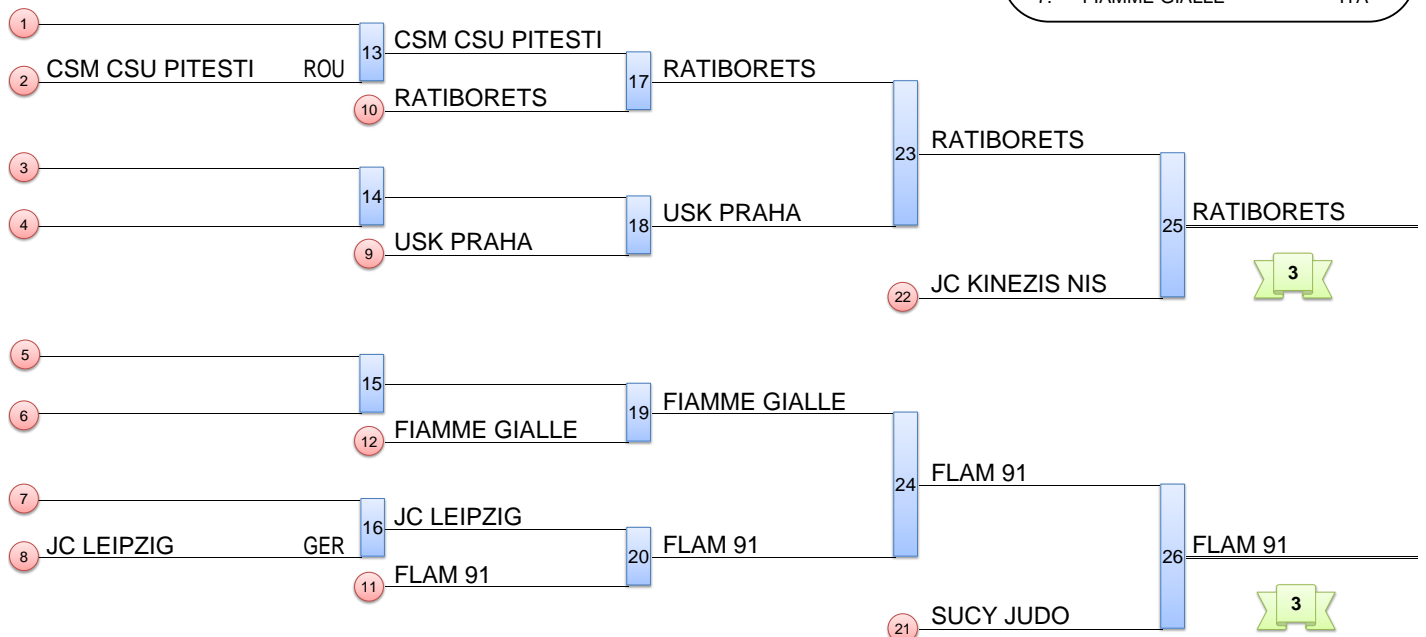

European Club Championships - Europa League

Bucharest (ROU), 08-09 Dec 2018

Men

10 Judoka

Results

1. GOLDEN GORI (GEO)
2. ESBM BLANC-MESNIL (FRA)
3. RATIBORETS (RUS)
3. FLAM 91 (FRA)
5. JC KINEZIS NIS (SRB)
5. SUCY JUDO (FRA)
7. USK PRAHA (CZE)
7. FIAMME GIALLE (ITA)

Repechage

Loser contest x will appear at x in repechage

European Club Championships - Europa League

Bucharest (ROU), 08-09 Dec 2018

Women

8 Judoka

Results

1.	RSC CHAMPIGNY	FRA
2.	ESBM BLANC-MESNIL	FRA
3.	SGS JUDO	FRA
3.	RATIBORETS	RUS
5.	AJ LIMOGES	FRA
5.	SCM DEVA	ROU
7.	JC BORAC	SRB
7.	SLAVIJA NOVI SAD	SRB