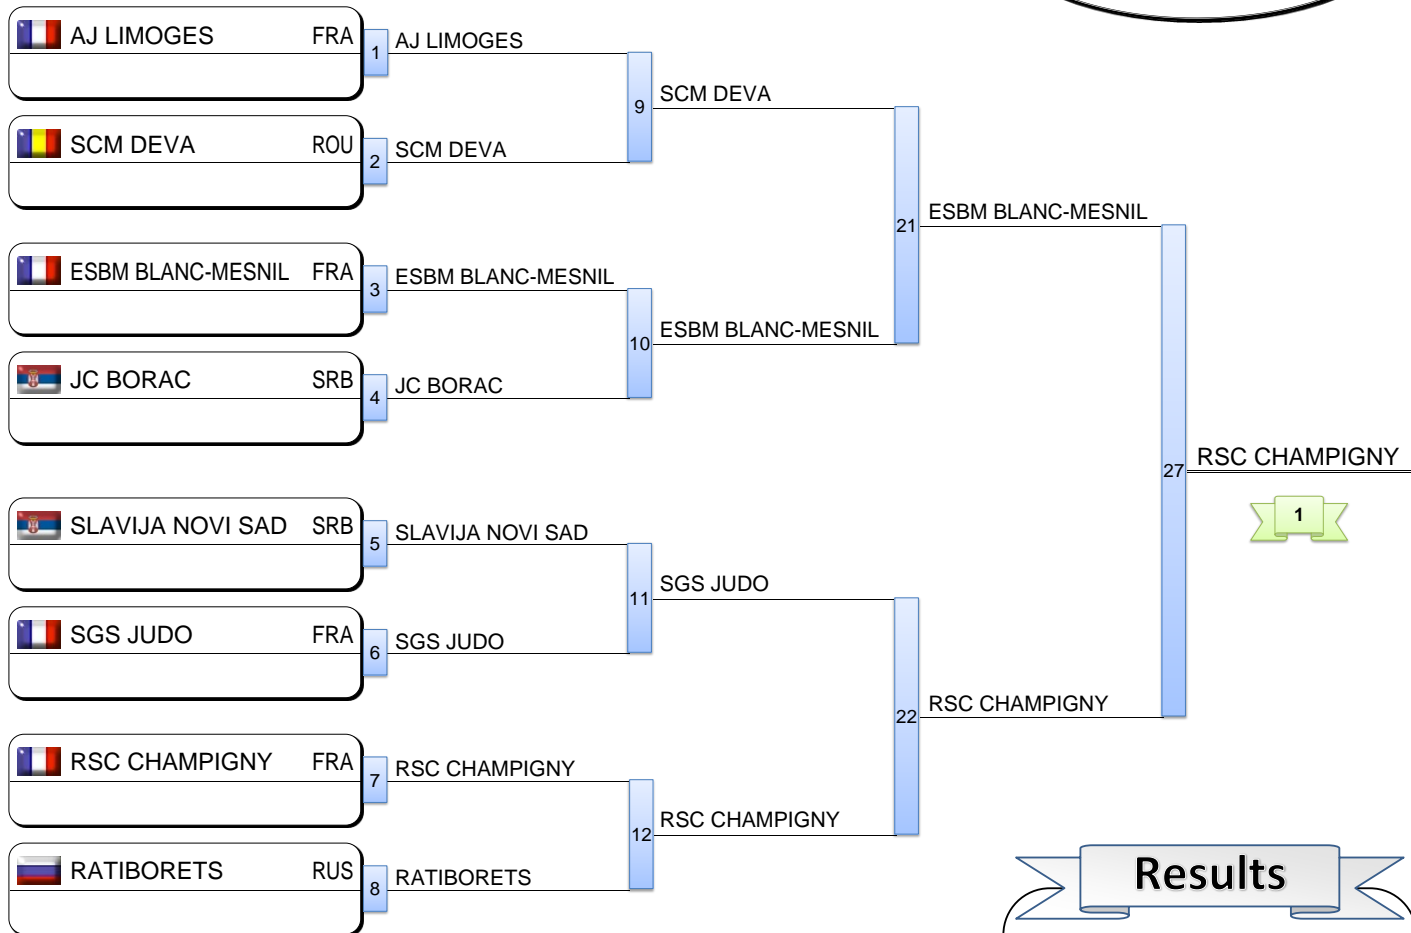

Repechage

Loser contest x will appear at x in repechage

European Club Championships - Europa League

Bucharest (ROU), 08-09 Dec 2018

Women

8 Judoka

Results

1.	RSC CHAMPIGNY	FRA
2.	ESBM BLANC-MESNIL	FRA
3.	SGS JUDO	FRA
3.	RATIBORETS	RUS
5.	AJ LIMOGES	FRA
5.	SCM DEVA	ROU
7.	JC BORAC	SRB
7.	SLAVIJA NOVI SAD	SRB