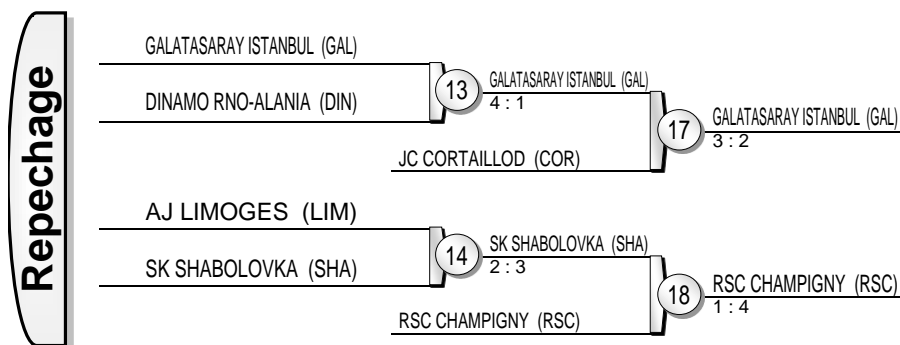

European Club Championships Teams

Grozny (RUS), 17 Dec 2016

Women

8 Teams

Results		
1.	JSV SPEYER	(SPE)
2.	VIENNA SAMURAI	(SAV)
3.	GALATASARAY ISTANBUL	(GAL)
3.	RSC CHAMPIGNY	(RSC)
5.	JC CORTAILLOD	(COR)
5.	SK SHABOLOVKA	(SHA)
7.	DINAMO RNO-ALANIA	(DIN)
7.	AJ LIMOGES	(LIM)