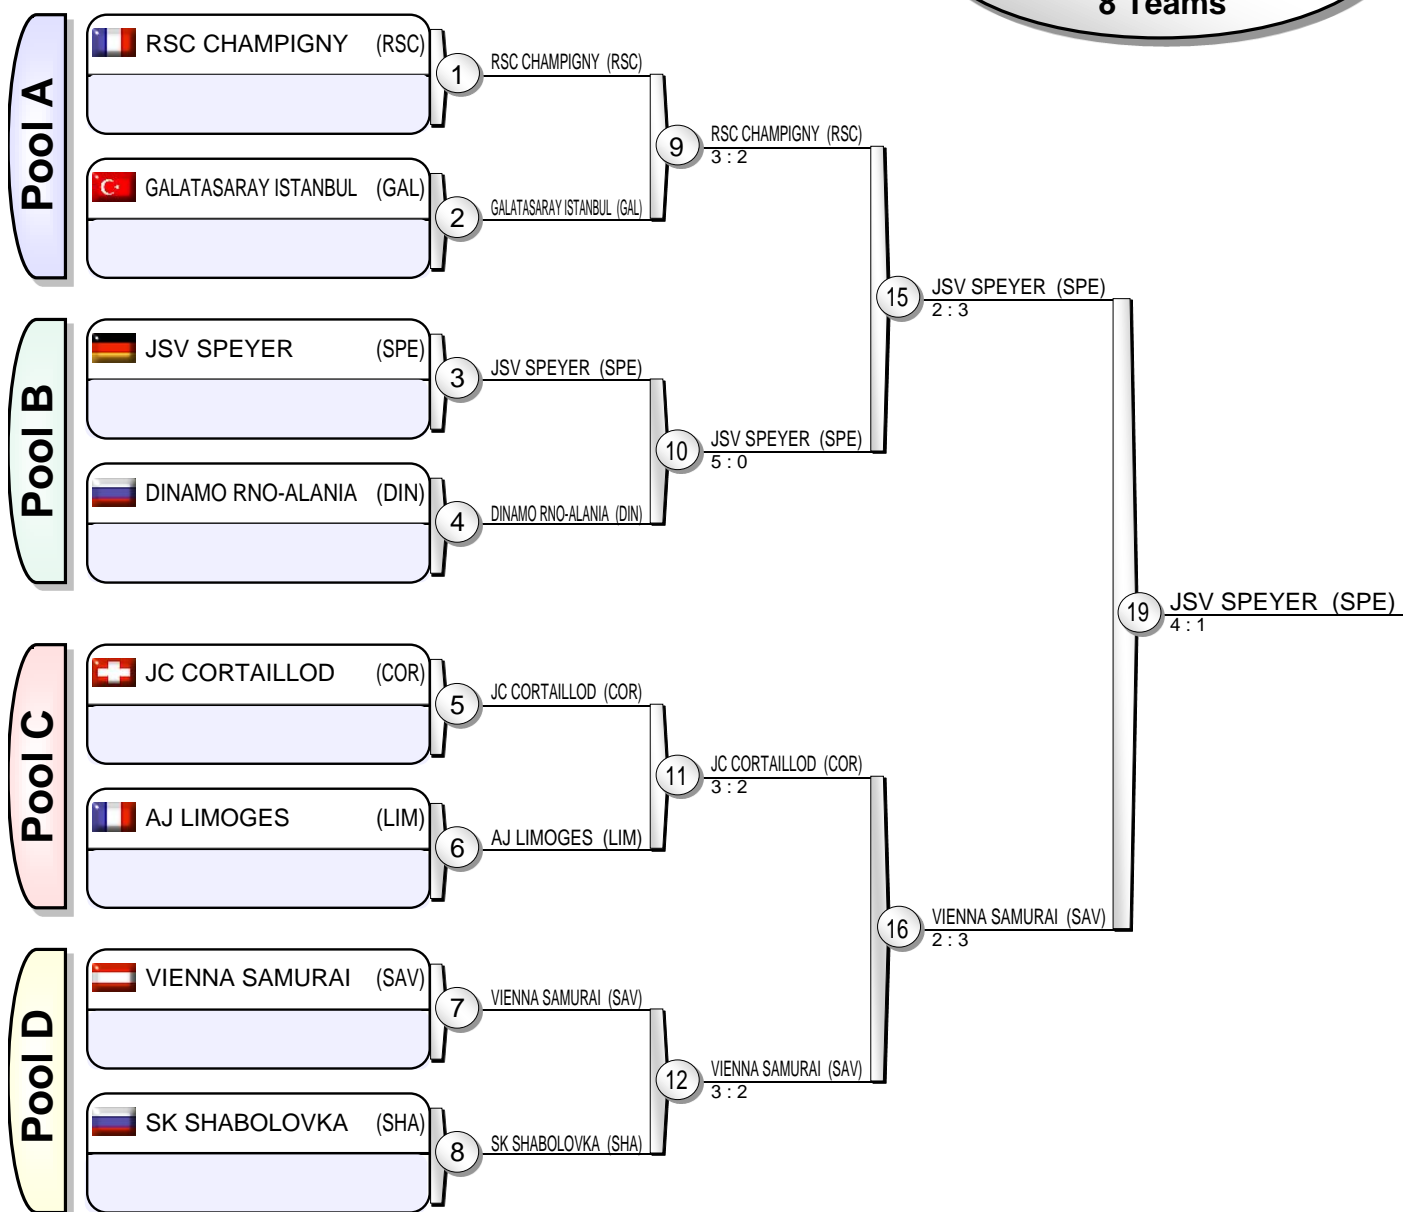

European Club Championships Teams

Grozny (RUS), 17 Dec 2016

Women

8 Teams

Results		
1.	JSV SPEYER	(SPE)
2.	VIENNA SAMURAI	(SAV)
3.	GALATASARAY ISTANBUL	(GAL)
3.	RSC CHAMPIGNY	(RSC)
5.	JC CORTAILLOD	(COR)
5.	SK SHABOLOVKA	(SHA)
7.	DINAMO RNO-ALANIA	(DIN)
7.	AJ LIMOGES	(LIM)