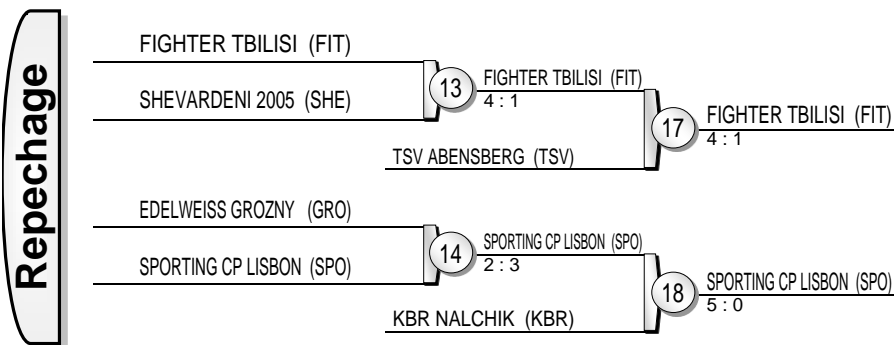

European Club Championships Teams

Grozny (RUS), 17 Dec 2016

Men

8 Teams

- ## Results
1. SAGAREDO FF SUPERSTARS (SAG)
 2. YAWARA NEVA (YAW)
 3. FIGHTER TBILISI (FIT)
 3. SPORTING CP LISBON (SPO)
 5. TSV ABENSBERG (TSV)
 5. KBR NALCHIK (KBR)
 7. SHEVARDENI 2005 (SHE)
 7. EDELWEISS GROZNY (GRO)