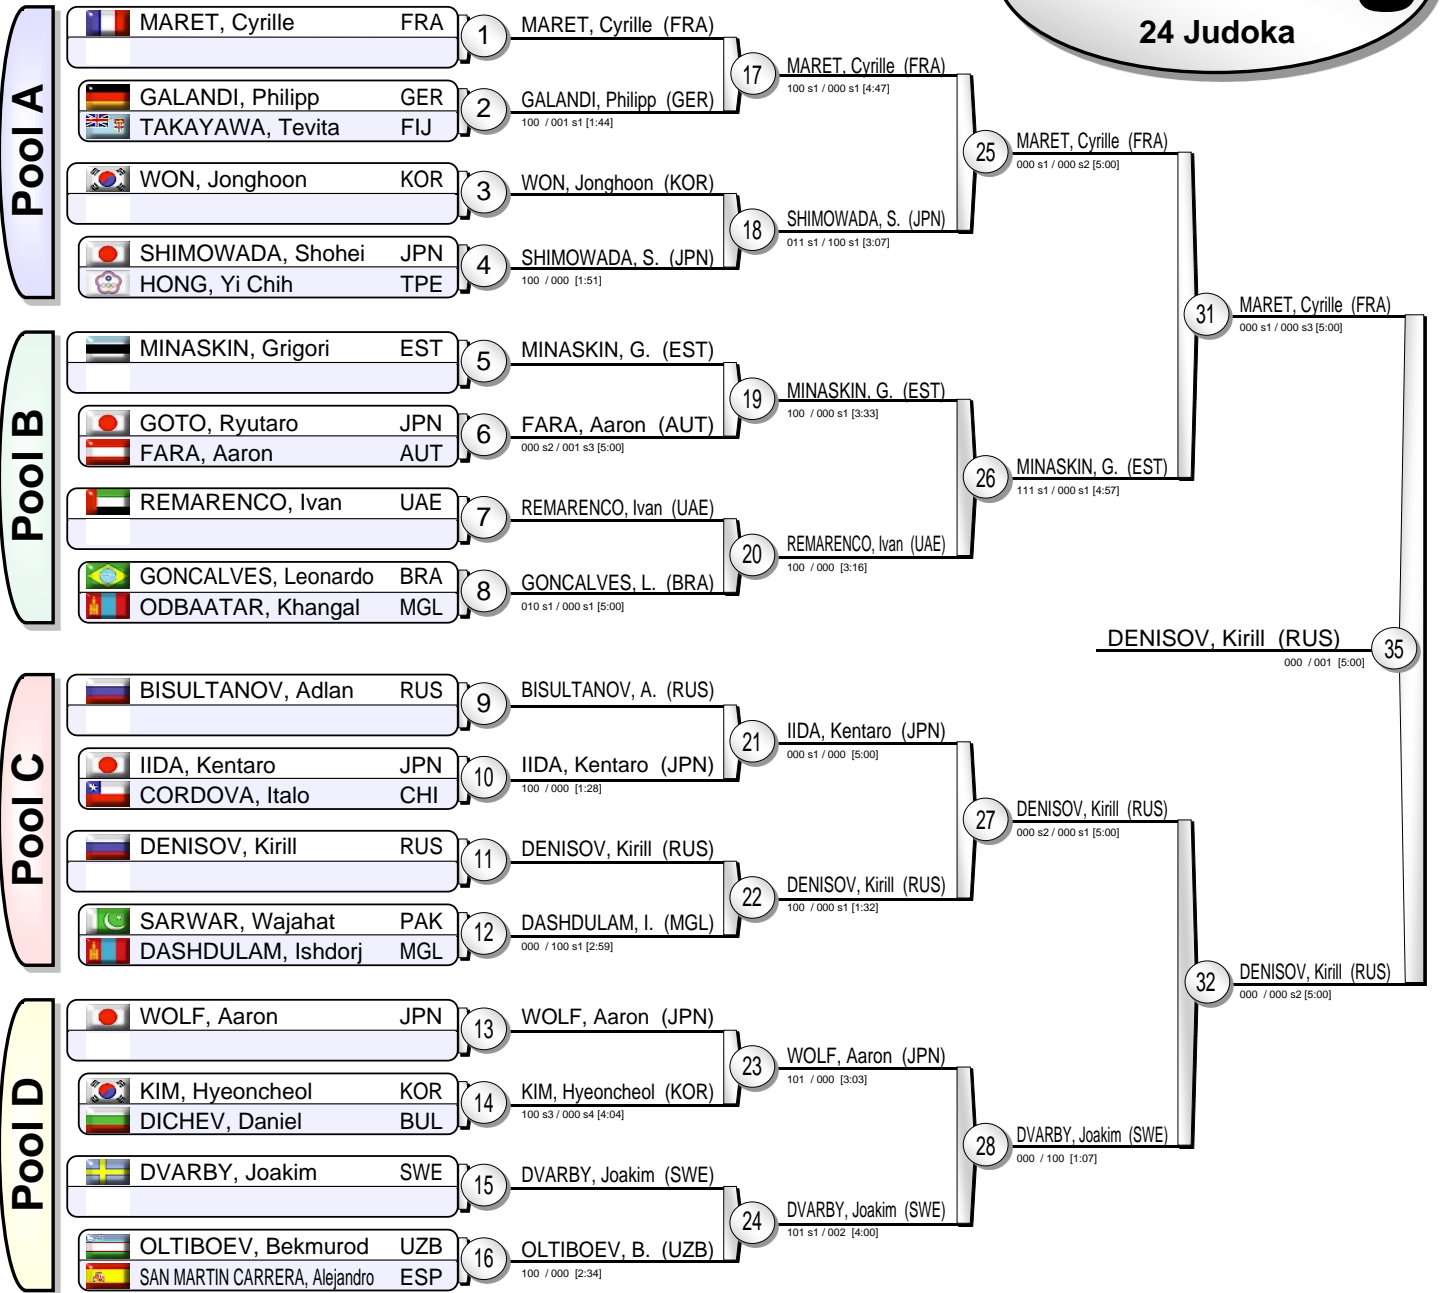

Judo Grand-Slam Tokyo 2016

(JPN Tokyo, 2-4 December 2016)

-100 kg

24 Judoka