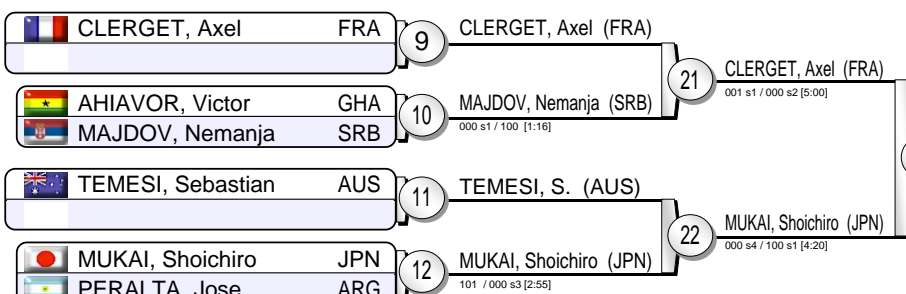

# -90 kg

25 Judoka

Pool A

Pool B

Pool C

Pool D

Repechage

## Results

- KUKOLJ, Aleksandar SRB
- CLERGET, Axel FRA
- NAGASAWA, Kenta JPN
- NISHIYAMA, Daiki JPN
- KUGIMARU, Taichi JPN
- KHALMURZAEV, Khusen RUS
- IDDIR, Alexandre FRA
- MUKAI, Shoichiro JPN