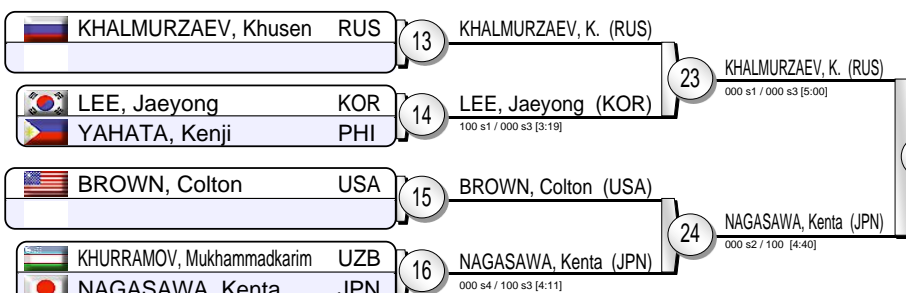

# Judo Grand-Slam Tokyo 2016

(JPN Tokyo, 2-4 December 2016)

# -90 kg

25 Judoka

Pool A

Pool B

Pool C

Pool D

Repechage

## Results

- KUKOLJ, Aleksandar SRB
- CLERGET, Axel FRA
- NAGASAWA, Kenta JPN
- NISHIYAMA, Daiki JPN
- KUGIMARU, Taichi JPN
- KHALMURZAEV, Khusen RUS
- IDDIR, Alexandre FRA
- MUKAI, Shoichiro JPN