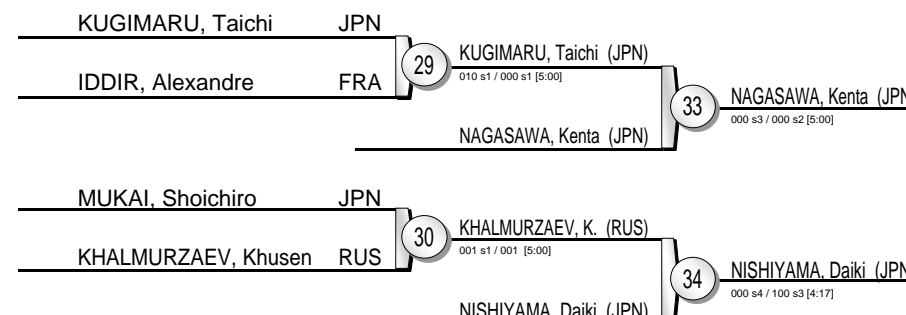

# -90 kg

25 Judoka

Pool A

Pool B

Pool C

Pool D

Repechage

## Results

- KUKOLJ, Aleksandar SRB
- CLERGET, Axel FRA
- NAGASAWA, Kenta JPN
- NISHIYAMA, Daiki JPN
- KUGIMARU, Taichi JPN
- KHALMURZAEV, Khusen RUS
- IDDIR, Alexandre FRA
- MUKAI, Shoichiro JPN