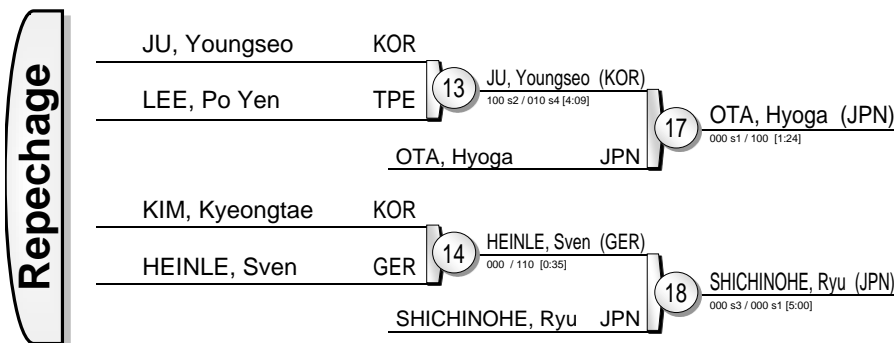

Results		
1.	OJITANI, Takeshi	JPN
2.	KAGEURA, Kokoro	JPN
3.	OTA, Hyoga	JPN
3.	SHICHINOHE, Ryu	JPN
5.	JU, Youngseo	KOR
5.	HEINLE, Sven	GER
7.	LEE, Po Yen	TPE
7.	KIM, Kyeongtae	KOR