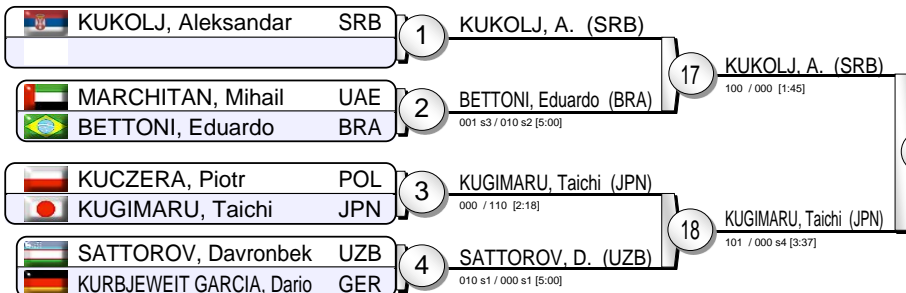

Judo Grand-Slam Tokyo 2016

(JPN Tokyo, 2-4 December 2016)

-90 kg

25 Judoka

Pool A