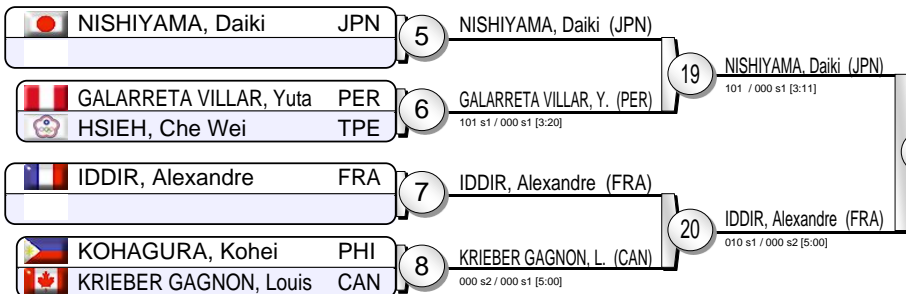

# Judo Grand-Slam Tokyo 2016

(JPN Tokyo, 2-4 December 2016)

# -90 kg

25 Judoka

Pool A

Pool B

Pool C

Pool D

Repechage