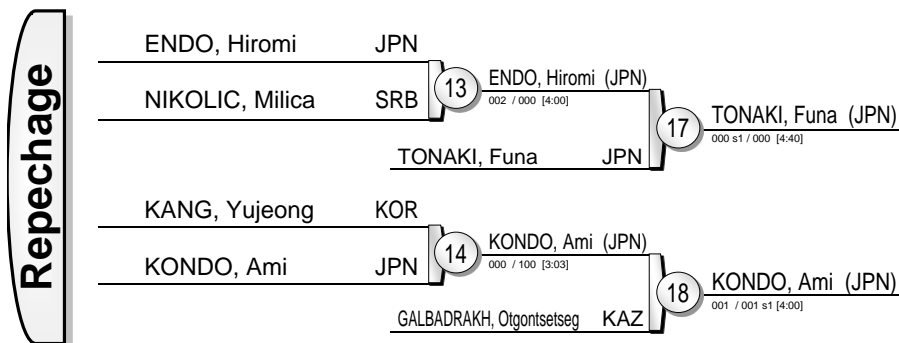

Judo Grand-Slam Tokyo 2016

(JPN Tokyo, 2-4 December 2016)

-48 kg

16 Judoka

1. ## Results
1. MUNKHBAT, Urantsetseg MGL
  2. JEONG, Bokyeong KOR
  3. TONAKI, Funa JPN
  4. KONDO, Ami JPN
  5. ENDO, Hiromi JPN
  6. GALBADRAKH, Otgontsetseg KAZ
  7. NIKOLIC, Milica SRB
  8. KANG, Yujeong KOR

Judo Grand-Slam Tokyo 2016

(JPN Tokyo, 2-4 December 2016)

-52 kg

19 Judoka

Pool A

SHISHIME, Ai (JPN)	1	SHISHIME, Ai (JPN)	17
TSUI, Shuk Ki (HKG)	2	BABINYAN, Zarina (RUS)	17
BABINYAN, Zarina (RUS)	2	000 / 101 [1:36]	
NORDMEYER, Nieke (GER)	3	NORDMEYER, Nieke (GER)	18
HA, Ju Hee (KOR)	4	HA, Ju Hee (KOR)	18
HA, Ju Hee (KOR)	4	001 / 011 [4:00]	

25 SHISHIME, Ai (JPN)
101 / 000 [3:36]

31 TSUNODA, Natsumi (JPN)
000 s1 / 101 s1 [2:41]

Pool B

CHEN, Chen (CHN)	5	CHEN, Chen (CHN)	19
VAN SNICK, Charline (BEL)	6	VAN SNICK, C. (BEL)	19
CHEN, Chin-Ying (TPE)	7	CHEN, Chin-Ying (TPE)	20
TSUNODA, Natsumi (JPN)	8	TSUNODA, Natsumi (JPN)	20
TSUNODA, Natsumi (JPN)	8	000 / 110 [1:12]	

19 VAN SNICK, C. (BEL)
000 / 100 [0:48]

26 TSUNODA, Natsumi (JPN)
000 s1 / 001 [4:00]

35 TSUNODA, Natsumi (JPN)
100 / 000 [3:38]

Pool C

GNETO, Astride (FRA)	9	GNETO, Astride (FRA)	21
ABE, Uta (JPN)	10	ABE, Uta (JPN)	21
WARASIHA, Kachakorn (THA)	10	002 / 000 s1 [4:00]	
BEISCHMIDT, Ines (GER)	11	BEISCHMIDT, Ines (GER)	22
KWON, Aerim (KOR)	12	KWON, Aerim (KOR)	22
KWON, Aerim (KOR)	12	000 s2 / 010 s2 [4:00]	

21 ABE, Uta (JPN)
000 s1 / 100 s1 [5:38]

27 ABE, Uta (JPN)
100 / 000 [0:30]

32 ABE, Uta (JPN)
100 / 000 [0:38]

Pool D

GUICA, Ecaterina (CAN)	13	GUICA, Ecaterina (CAN)	23
TATSUKAWA, Rina (JPN)	14	TATSUKAWA, Rina (JPN)	23
SILVA, Raquel (BRA)	14	110 / 000 [2:16]	
KELDIYOROVA, Diyora (UZB)	15	KELDIYOROVA, D. (UZB)	24
PASHINA, Anna (RUS)	16	PASHINA, Anna (RUS)	24
PASHINA, Anna (RUS)	16	012 / 000 s1 [4:00]	

23 TATSUKAWA, Rina (JPN)
001 / 011 s1 [4:00]

28 TATSUKAWA, Rina (JPN)
100 / 000 s1 [2:47]

Repechage

HA, Ju Hee (KOR)	29	VAN SNICK, C. (BEL)	33
VAN SNICK, Charline (BEL)	29	000 s1 / 000 [4:00]	
KWON, Aerim (KOR)	30	KELDIYOROVA, D. (UZB)	34
KELDIYOROVA, Diyora (UZB)	30	000 / 100 [0:30]	
SHISHIME, Ai (JPN)	34	SHISHIME, Ai (JPN)	34
SHISHIME, Ai (JPN)	34	000 / 100 [1:05]	

Results

1. TSUNODA, Natsumi JPN
2. ABE, Uta JPN
3. TATSUKAWA, Rina JPN
3. SHISHIME, Ai JPN
5. VAN SNICK, Charline BEL
5. KELDIYOROVA, Diyora UZB
7. HA, Ju Hee KOR
7. KWON, Aerim KOR