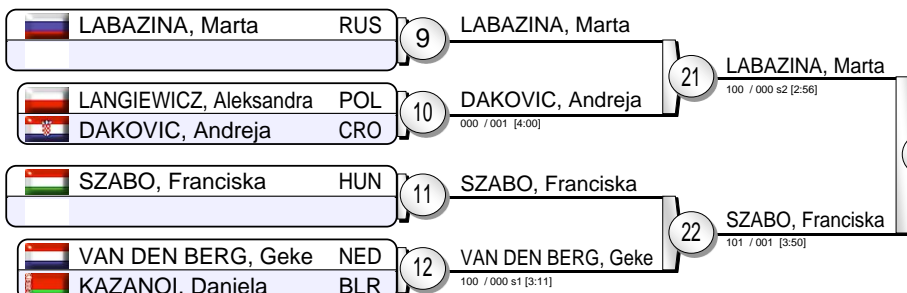

# -63 kg

21 Judoka

Pool A

Pool B

Pool C

Pool D

31 BALDORJ, Mungunchimeg  
000 s1 / 000 s2 [5:32]

35 BALDORJ, Mungunchimeg  
002 s2 / 001 [4:00]