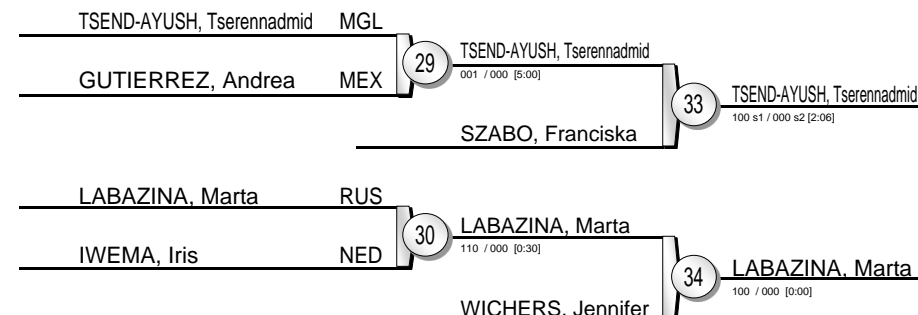

31 BALDORJ, Mungunchimeg
000 s1 / 000 s2 [5:32]

35 BALDORJ, Mungunchimeg
002 s2 / 001 [4:00]

32 PUCHE, Isabel
000 s1 / 100 s2 [3:15]

Repechage