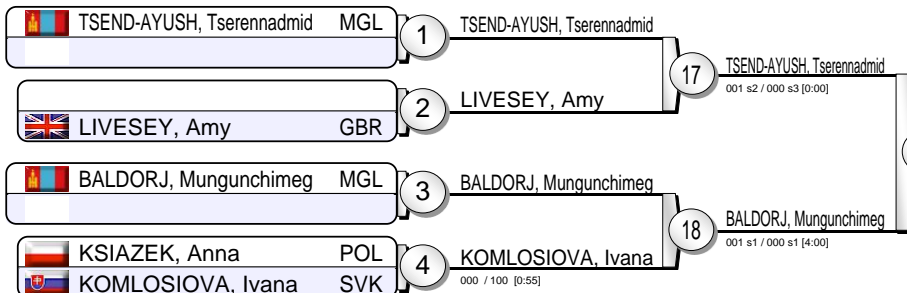

European Judo Open Warsaw 2016

Warsaw (POL) 27-28 February 2016

-63 kg

21 Judoka

Pool A