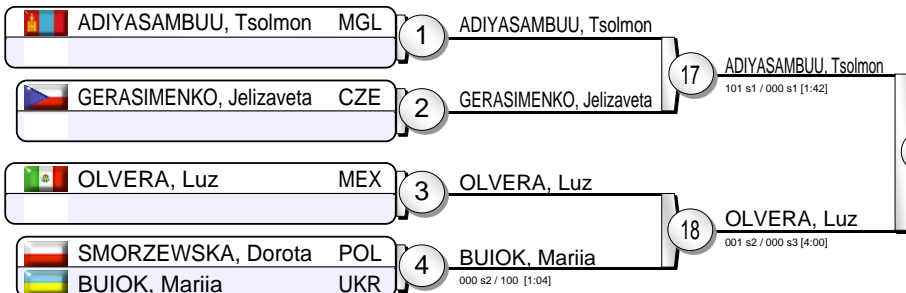

European Judo Open Warsaw 2016

Warsaw (POL) 27-28 February 2016

-52 kg

19 Judoka

Pool A