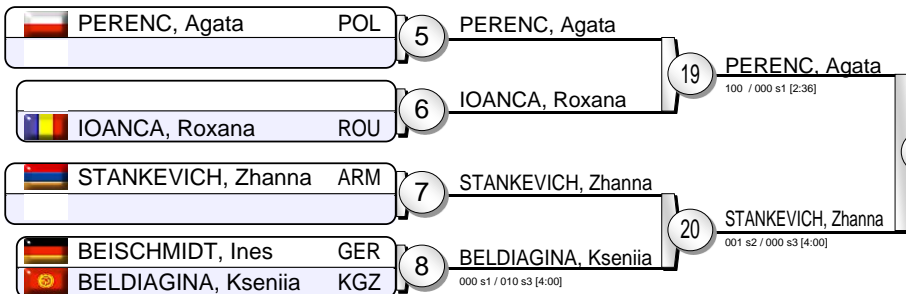

# European Judo Open Warsaw 2016

Warsaw (POL) 27-28 February 2016

# -52 kg

19 Judoka

Pool A

Pool B

Pool C

Pool D

Repechage