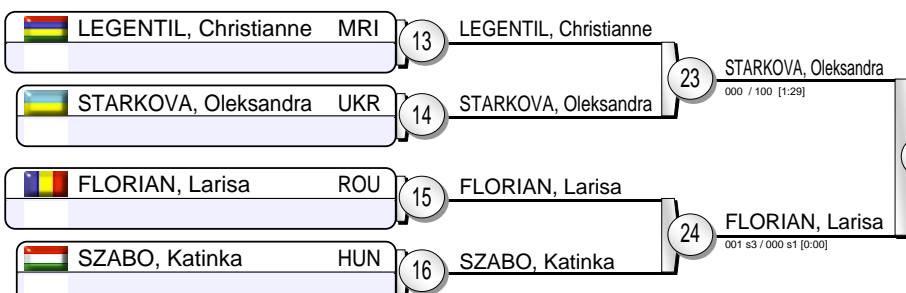

# -52 kg

19 Judoka

Pool A

Pool B

Pool C

Pool D

Repechage

## Results

1. ADIYASAMBUU, Tsolmon MGL
2. STARKOVA, Oleksandra UKR
3. OLVERA, Luz MEX
3. MUNKHBAATAR, Bundmaa MGL
5. PIENKOWSKA, Karolina POL
5. PERENC, Agata POL
7. STANKEVICH, Zhanna ARM
7. FLORIAN, Larisa ROU