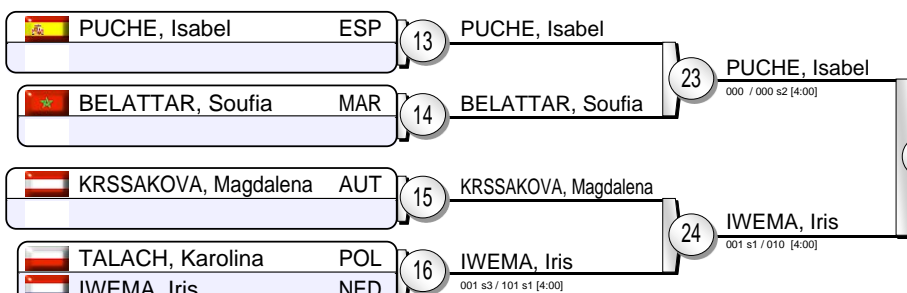

# European Judo Open Warsaw 2016

Warsaw (POL) 27-28 February 2016

# -63 kg

21 Judoka

Pool A

Pool B

Pool C

Pool D

31 BALDORJ, Mungunchimeg  
000 s1 / 000 s2 [5:32]

35 BALDORJ, Mungunchimeg  
002 s2 / 001 [4:00]