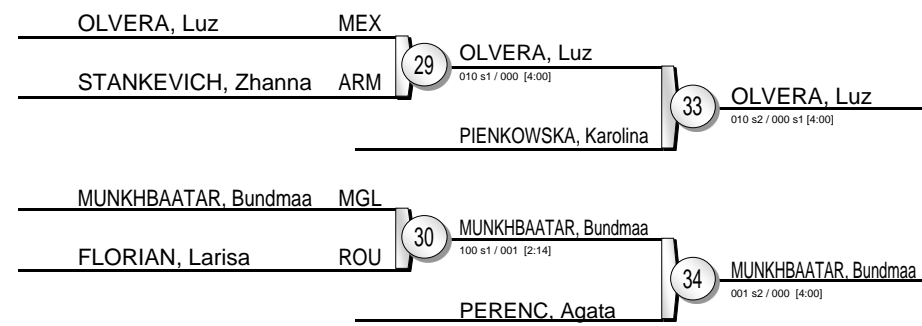

# -52 kg

19 Judoka

Pool A

Pool B

Pool C

Pool D

Repechage