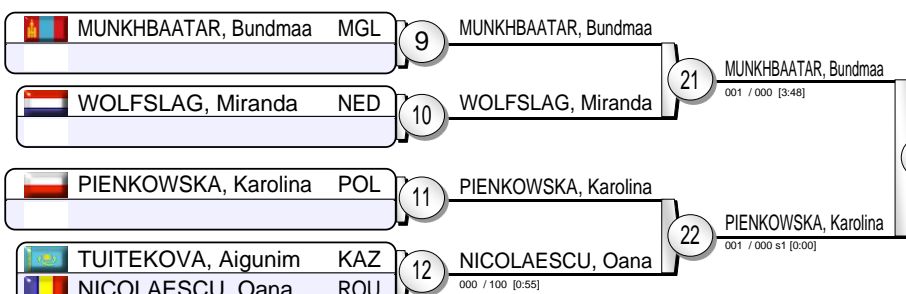

# -52 kg

19 Judoka

Pool A

Pool B

Pool C

Pool D

Repechage