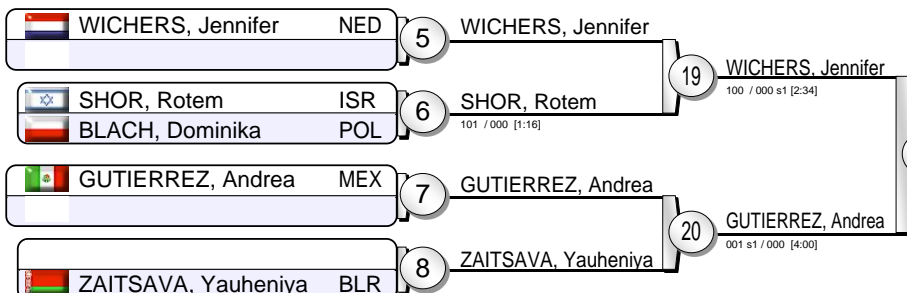

European Judo Open Warsaw 2016

Warsaw (POL) 27-28 February 2016

-63 kg

21 Judoka

Pool A

Pool B

Pool C

Pool D

31 BALDORJ, Mungunchimeg
000 s1 / 000 s2 [5:32]

35 BALDORJ, Mungunchimeg
002 s2 / 001 [4:00]

32 PUCHE, Isabel
000 s1 / 100 s2 [3:15]

Repechage

Results

1. BALDORJ, Mungunchimeg MGL
2. PUCHE, Isabel ESP
3. TSEND-AYUSH, Tserennadmid MGL
4. LABAZINA, Marta RUS
5. SZABO, Franciska HUN
6. WICHERS, Jennifer NED
7. GUTIERREZ, Andrea MEX
8. IWEMA, Iris NED