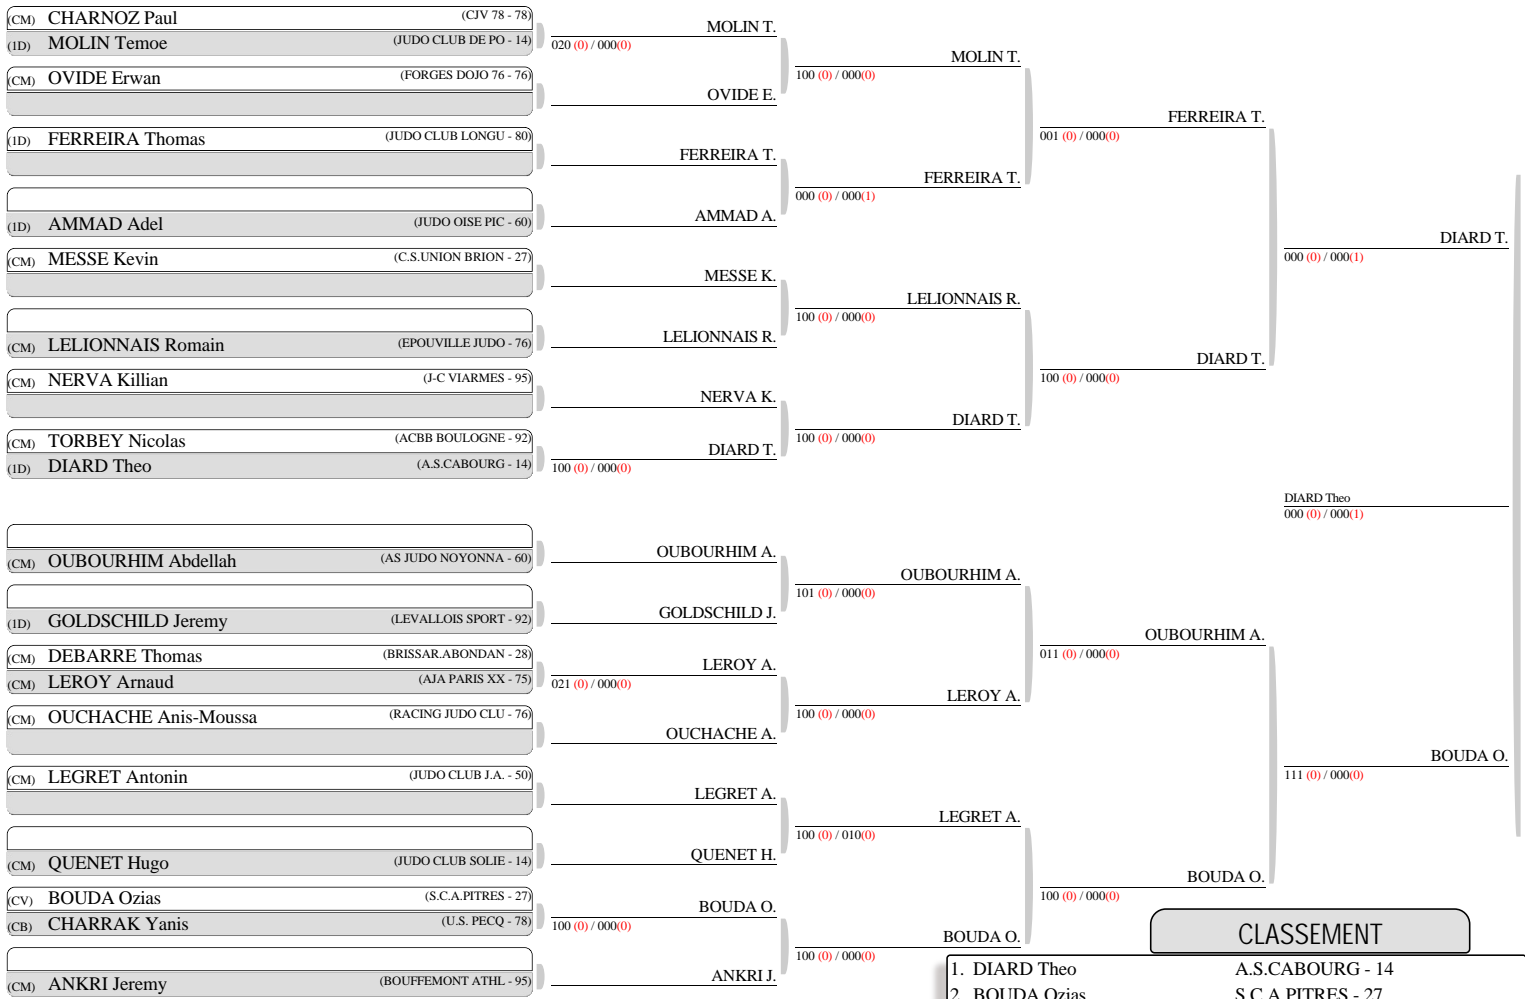

CLASSEMENT

1. DIARD Theo	A.S.CABOURG - 14
2. BOUDA Ozias	S.C.A.PITRES - 27
3. LEROY Arnaud	AJA PARIS XX - 75
3. OUBOURHIM Abdellah	AS JUDO NOYONNA - 60
5. MOLIN Temoe	JUDO CLUB DE PO - 14
5. FERREIRA Thomas	JUDO CLUB LONGU - 80
7. CHARRAK Yanis	U.S. PECQ - 78
7. TORBEY Nicolas	ACBB BOULOGNE - 92