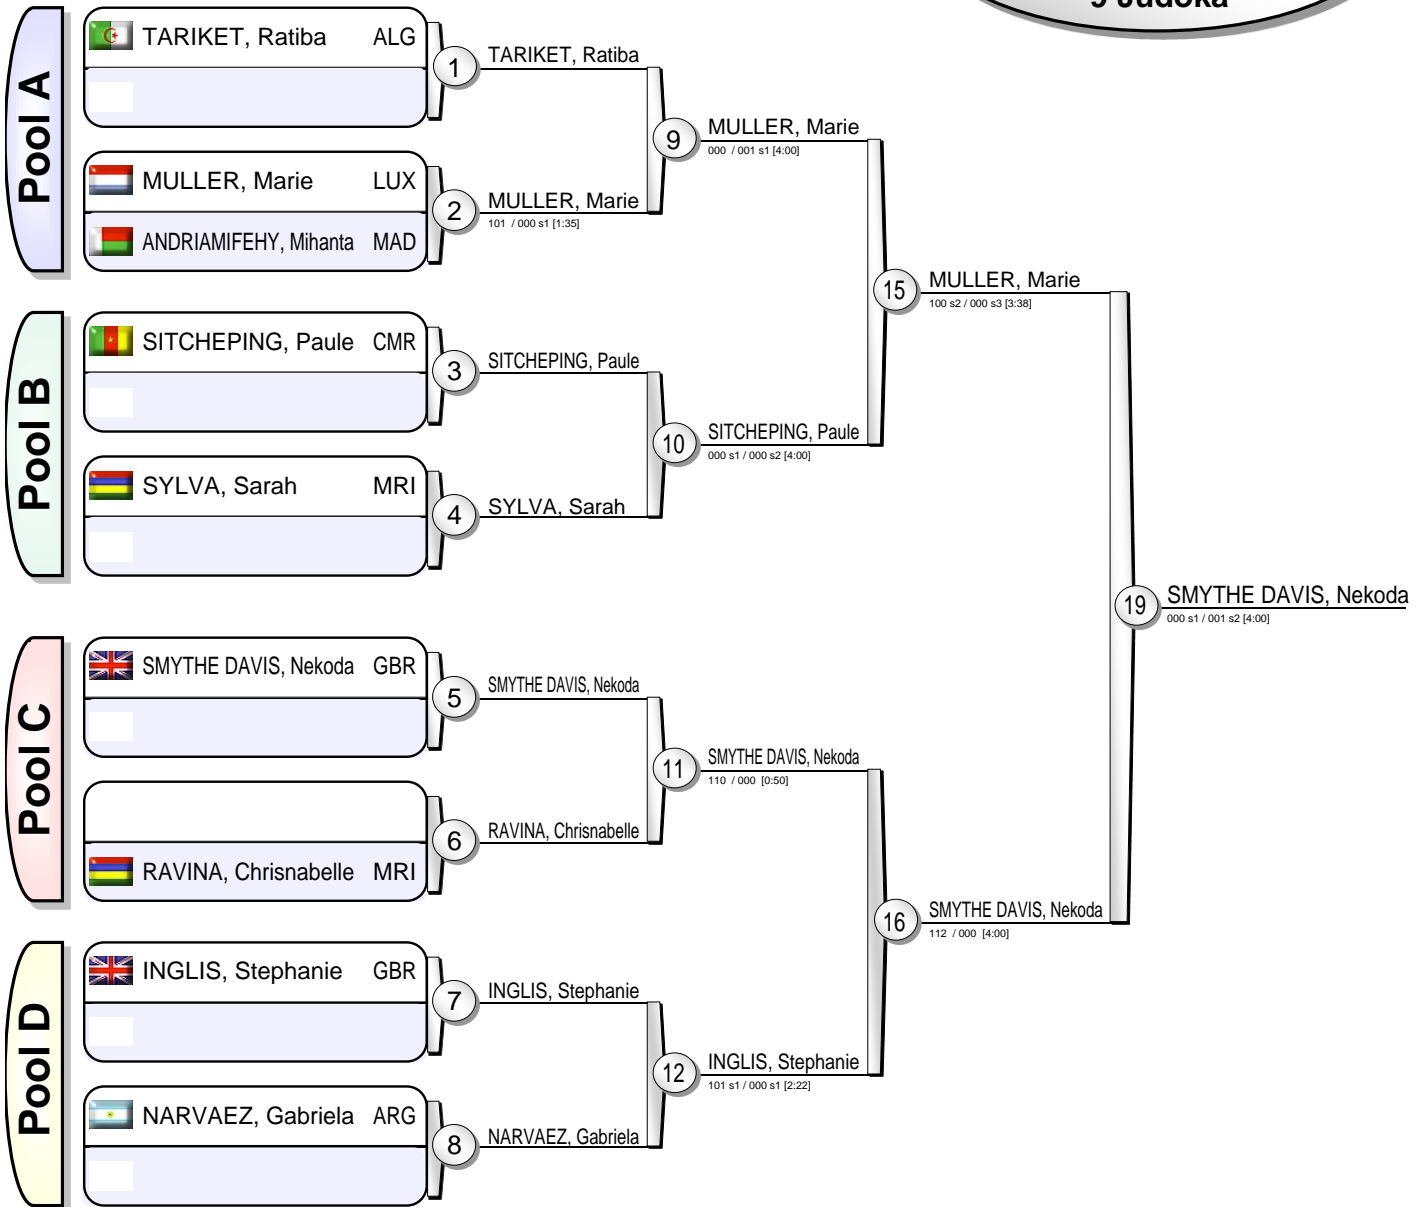

African Open Port Louis 2014

Port Louis, MRI 8-9 Nov. 2014

-57 kg

9 Judoka

Results		
1.	SMYTHE DAVIS, Nekoda	GBR
2.	MULLER, Marie	LUX
3.	INGLIS, Stephanie	GBR
3.	NARVAEZ, Gabriela	ARG
5.	TARIKET, Ratiba	ALG
5.	SITCHEPING, Paule	CMR
7.	SYLVA, Sarah	MRI
7.	RAVINA, Chrisabelle	MRI