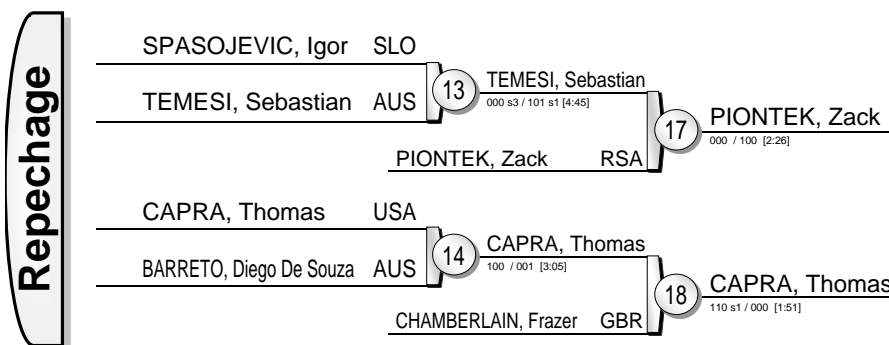

African Open Port Louis 2014

Port Louis, MRI 8-9 Nov. 2014

-81 kg

11 Judoka

Results		
1.	LIVESEY, Owen	GBR
2.	LIMA, Diogo	POR
3.	CHARLOT, Jonathan	MRI
3.	ACACIO, Marlon	MOZ
5.	RIVIERE, Guillaume	FRA
5.	ALBERT, Jeff	MRI
7.	PHILOE, Leslie	SEY
7.	BIJOU, Jason	MRI

African Open Port Louis 2014

Port Louis, MRI 8-9 Nov. 2014

-90 kg

12 Judoka

Results		
1.	BURNS, Andrew	GBR
2.	BENAMADI, Abderrahmane	ALG
3.	PIONTEK, Zack	RSA
3.	CAPRA, Thomas	USA
5.	TEMESI, Sebastian	AUS
5.	CHAMBERLAIN, Frazer	GBR
7.	SPASOJEVIC, Igor	SLO
7.	BARRETO, Diego De Souza	AUS

African Open Port Louis 2014

Port Louis, MRI 8-9 Nov. 2014

-100 kg

9 Judoka

Results		
1.	BOUYAKOUB, Lyes	ALG
2.	BUECHEL, David	LIE
3.	DUGASSE, Dominic	SEY
3.	TADEHARA, Ajax	USA
5.	ADONIS, Hansley	MRI
5.	SCHUURMANS, Elijah	AUS
7.	BENTO, Casimiro	ANG
7.	RAVINA, Stenion	MRI