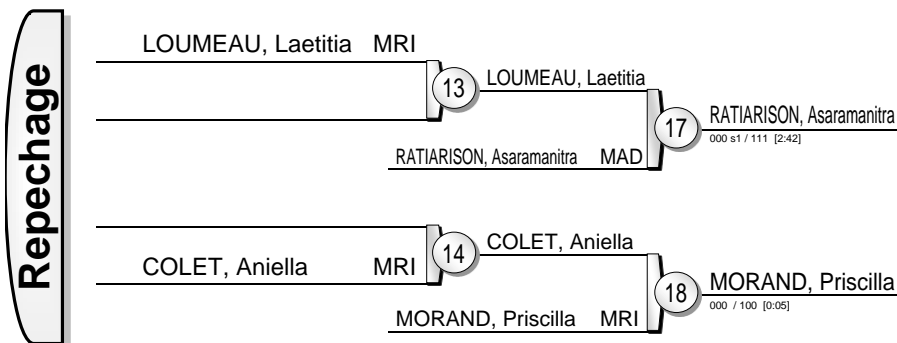

African Open Port Louis 2014

Port Louis, MRI 8-9 Nov. 2014

-100 kg

9 Judoka

Results		
1.	BOUYAKOUB, Lyes	ALG
2.	BUECHEL, David	LIE
3.	DUGASSE, Dominic	SEY
3.	TADEHARA, Ajax	USA
5.	ADONIS, Hansley	MRI
5.	SCHUURMANS, Elijah	AUS
7.	BENTO, Casimiro	ANG
7.	RAVINA, Stenion	MRI

African Open Port Louis 2014

Port Louis, MRI 8-9 Nov. 2014

+100 kg

7 Judoka

Results		
1.	TAYEB, Mohammed Amine	ALG
2.	ZOUANI, Bilal	ALG
3.	MOOTIEN, Warren	MRI
3.	BEGUE, Jean Francois	MRI
5.	GUILLAUME, Gary	MRI
5.	PERRINNE, Sebastien	MRI
7.		
7.	ANTAKI, Patrick	LIB

African Open Port Louis 2014

Port Louis, MRI 8-9 Nov. 2014

-48 kg

6 Judoka

Results		
1.	LIMA, Taciana	GBS
2.	COBOS, Diana	ECU
3.	RATIARISON, Asaramanitra	MAD
3.	MORAND, Priscilla	MRI
5.	LOUMEAU, Laetitia	MRI
5.	COLET, Aniella	MRI
7.		
7.		