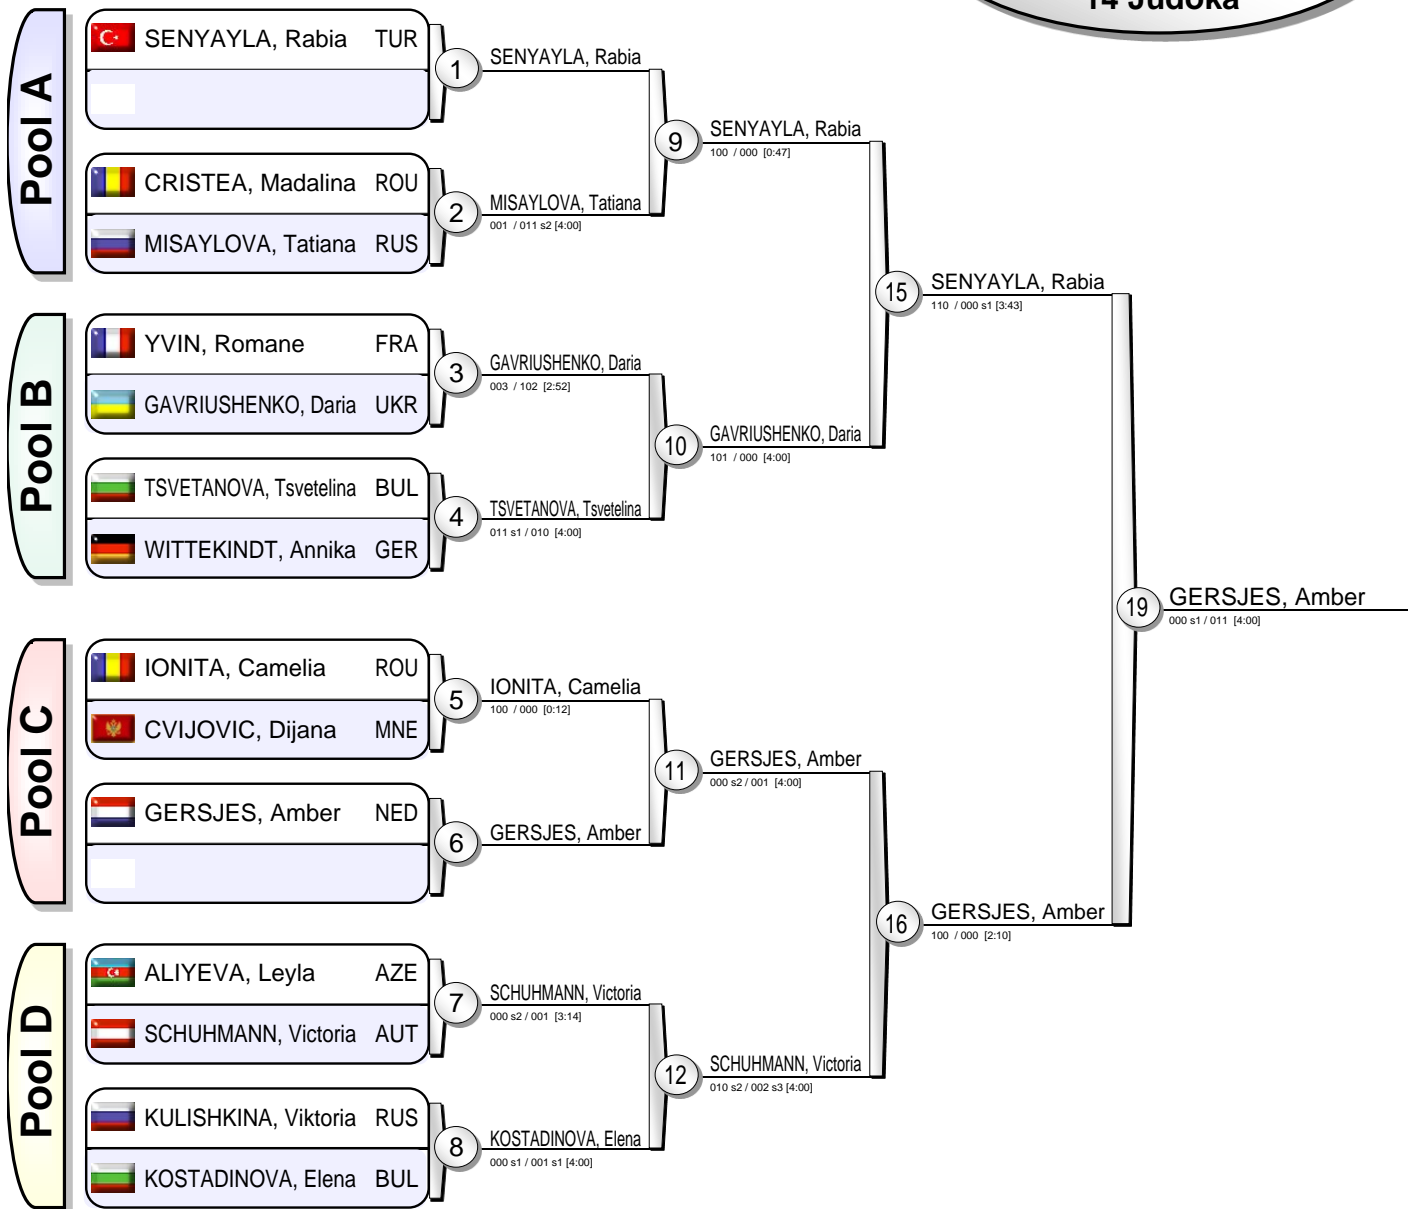

Green Hill European Championships Cadets 2012

(MNE Bar, 22-24 June 2012)

-40 kg

14 Judoka

- ### Results
- GERSJES, Amber NED
 - SENYAYLA, Rabia TUR
 - TSVETANOVA, Tsvetelina BUL
 - IONITA, Camelia ROU
 - SCHUHMANN, Victoria AUT
 - GAVRIUSHENKO, Daria UKR
 - MISAYLOVA, Tatiana RUS
 - KOSTADINOVA, Elena BUL