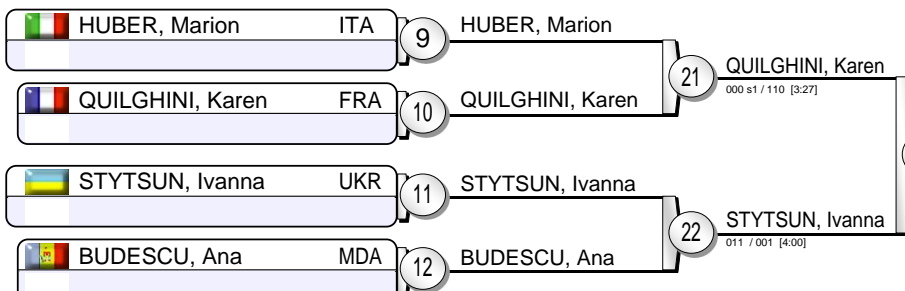

Green Hill European Championships Cadets 2012

(MNE Bar, 22-24 June 2012)

-44 kg

17 Judoka

Pool A

Pool B

Pool C

Pool D

Repechage

Results

1. BERNSTEIN, Soraya GER
2. GRANDJEAN, Noelle Roseline FRA
3. PUPP, Reka HUN
3. SHILOVA, Kristina RUS
5. QUILGHINI, Karen FRA
5. TURCHEVA, Anastasia RUS
7. LOJANICA, Maria Bianka NED
7. STYTSUN, Ivanna UKR