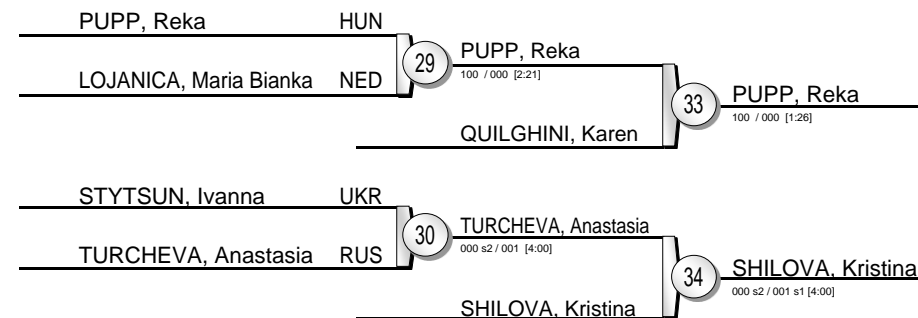

Green Hill European Championships Cadets 2012

(MNE Bar, 22-24 June 2012)

-44 kg

17 Judoka

Pool A

Pool B

Pool C

Pool D

Repechage

Results

1. BERNSTEIN, Soraya GER
2. GRANDJEAN, Noelle Roseline FRA
3. PUPP, Reka HUN
3. SHILOVA, Kristina RUS
5. QUILGHINI, Karen FRA
5. TURCHEVA, Anastasia RUS
7. LOJANICA, Maria Bianka NED
7. STYTSUN, Ivanna UKR