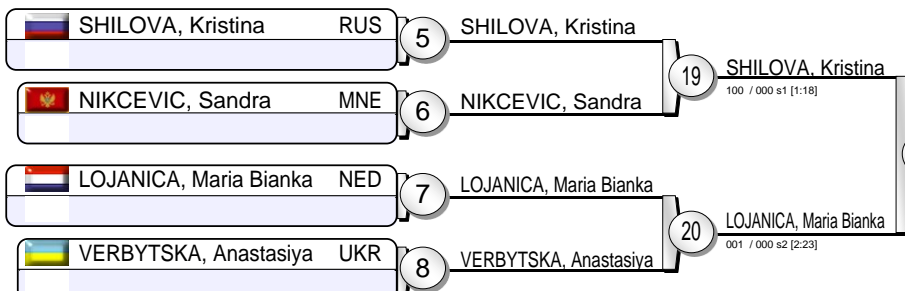

Green Hill European Championships Cadets 2012

(MNE Bar, 22-24 June 2012)

-44 kg

17 Judoka

Pool A

Pool B

Pool C

Pool D

Repechage

Results

1. BERNSTEIN, Soraya GER
2. GRANDJEAN, Noelle Roseline FRA
3. PUPP, Reka HUN
3. SHILOVA, Kristina RUS
5. QUILGHINI, Karen FRA
5. TURCHEVA, Anastasia RUS
7. LOJANICA, Maria Bianka NED
7. STYTSUN, Ivanna UKR