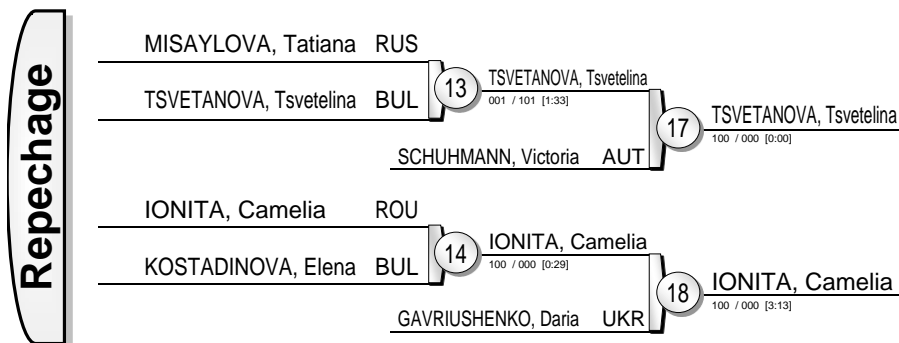

Green Hill European Championships Cadets 2012

(MNE Bar, 22-24 June 2012)

-40 kg

14 Judoka

- ### Results
- GERSJES, Amber NED
 - SENYAYLA, Rabia TUR
 - TSVETANOVA, Tsvetelina BUL
 - IONITA, Camelia ROU
 - SCHUHMANN, Victoria AUT
 - GAVRIUSHENKO, Daria UKR
 - MISAYLOVA, Tatiana RUS
 - KOSTADINOVA, Elena BUL