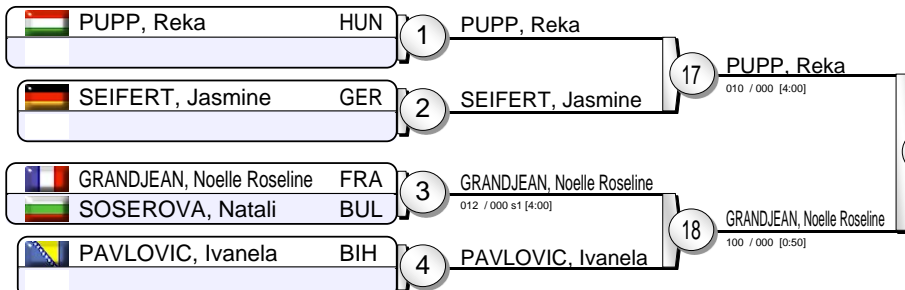

Green Hill European Championships Cadets 2012

(MNE Bar, 22-24 June 2012)

-44 kg

17 Judoka

Pool A