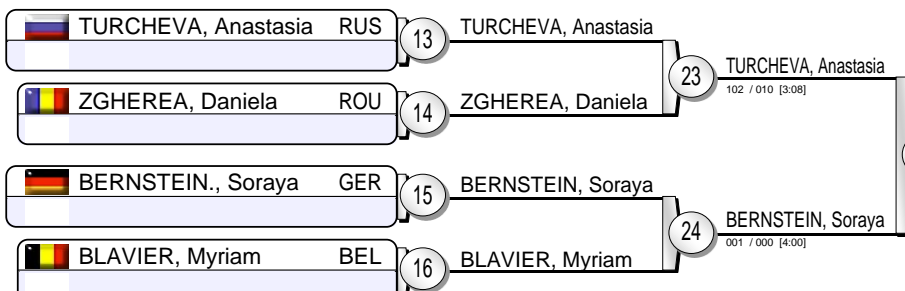

Green Hill European Championships Cadets 2012

(MNE Bar, 22-24 June 2012)

-44 kg

17 Judoka

Pool A

Pool B

Pool C

Pool D

Repechage

Results

1. BERNSTEIN, Soraya GER
2. GRANDJEAN, Noelle Roseline FRA
3. PUPP, Reka HUN
3. SHILOVA, Kristina RUS
5. QUILGHINI, Karen FRA
5. TURCHEVA, Anastasia RUS
7. LOJANICA, Maria Bianka NED
7. STYTSUN, Ivanna UKR