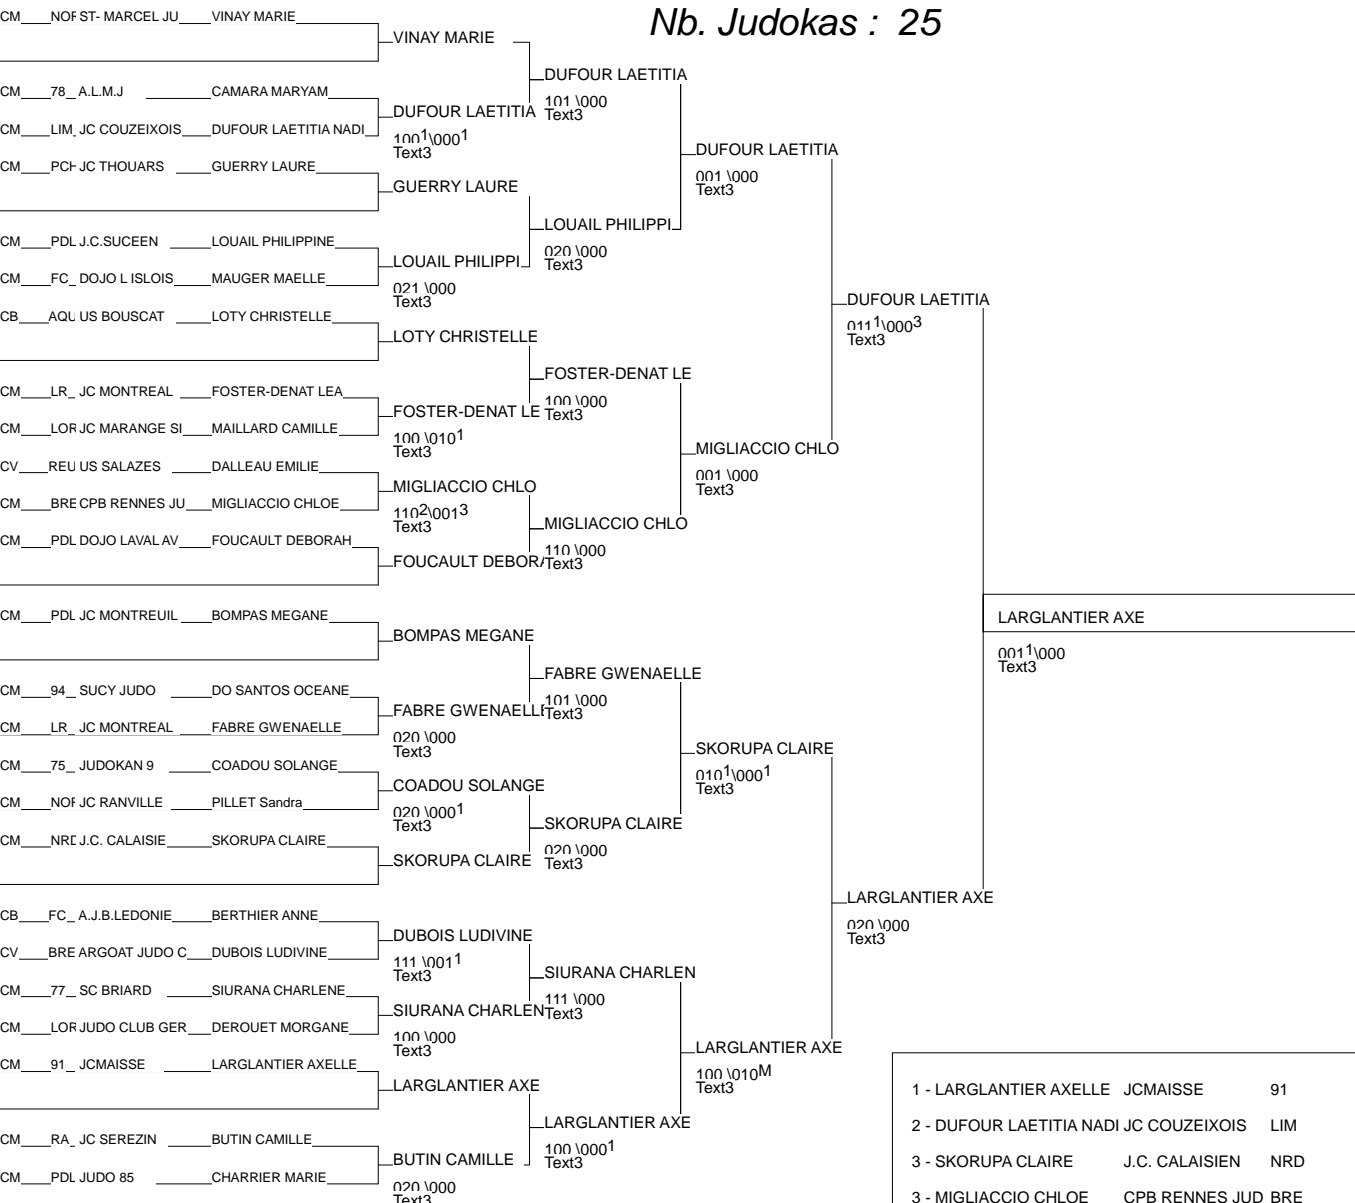

Critérium National Cadettes

CEYRAT 02/06/2013

Cat. -48

Nb. Judokas : 25