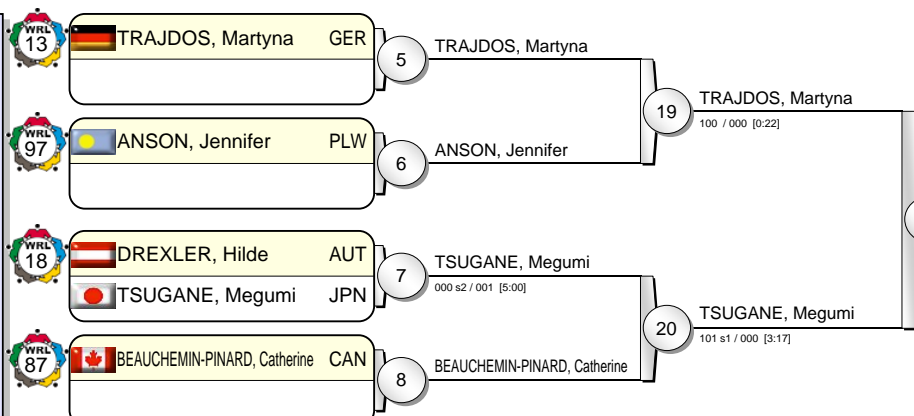

# IJF Grand Slam Tokyo 2012

(JPN Tokyo, 30 Nov - 02 Dec 2012)

# -63 kg

18 Judoka

Pool A

Pool B

Pool C

Pool D

TSUGANE, Megumi JPN 31  
001 / 000 s1 [5:00]