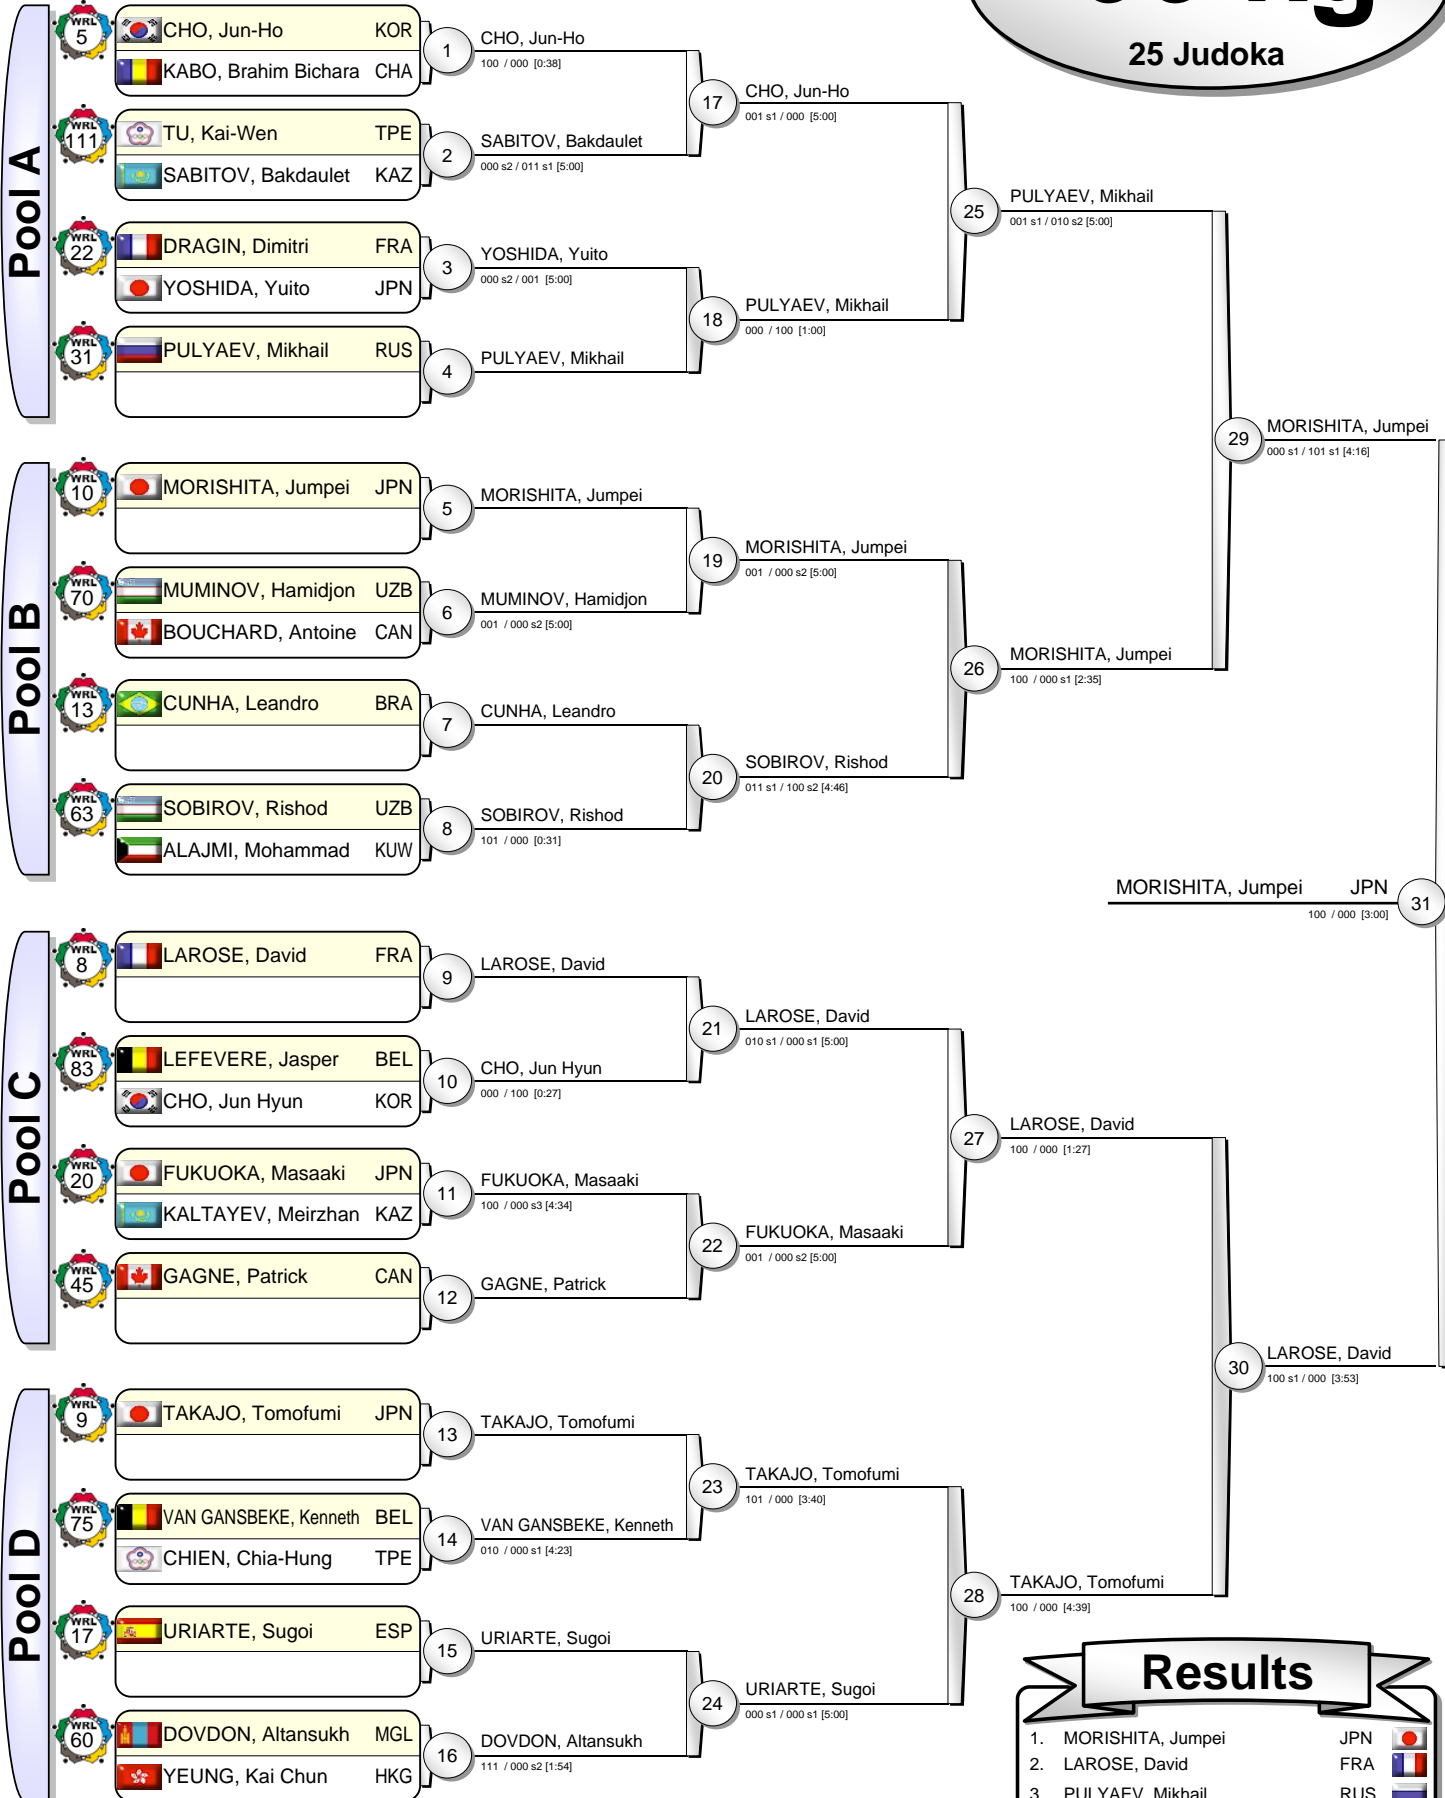

IJF Grand Slam Tokyo 2012

(JPN Tokyo, 30 Nov - 02 Dec 2012)

-66 kg

25 Judoka

Results

1. MORISHITA, Jumpei (JPN)
2. LAROSE, David (FRA)
3. PULYAEV, Mikhail (RUS)
4. TAKAJO, Tomofumi (JPN)
5. CHO, Jun-Ho (KOR)
6. SOBIROV, Rishod (UZB)
7. FUKUOKA, Masaaki (JPN)
8. URIARTE, Sugoï (ESP)