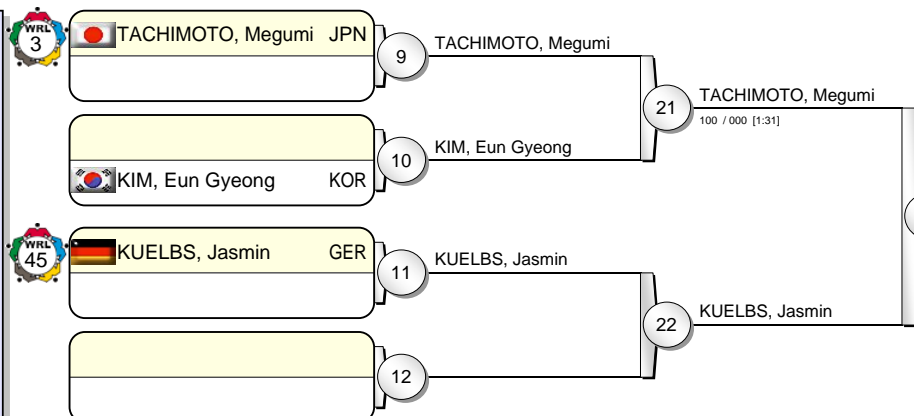

# +78 kg

11 Judoka

Pool A

Pool B

Pool C

Pool D

TACHIMOTO, Megumi JPN 000 / 100 [2:45] 31

30 TACHIMOTO, Megumi 001 / 000 [5:00]