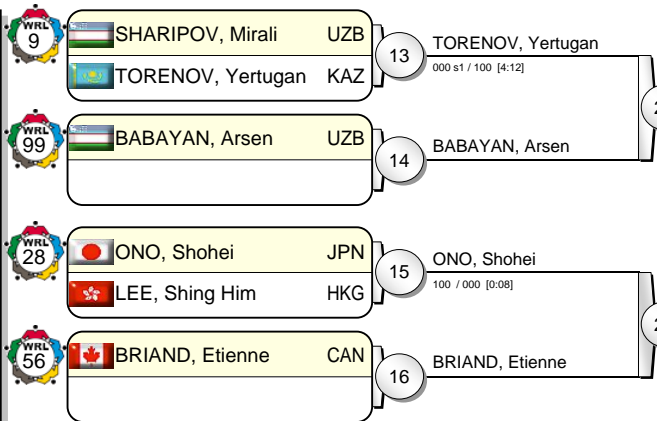

# -73 kg

26 Judoka

Pool A

Pool B

Pool C

Pool D

ONO, Shohei (JPN) [000 s1 / 110 [1:48]] → 31

30 ONO, Shohei (000 / 100 [1:31])