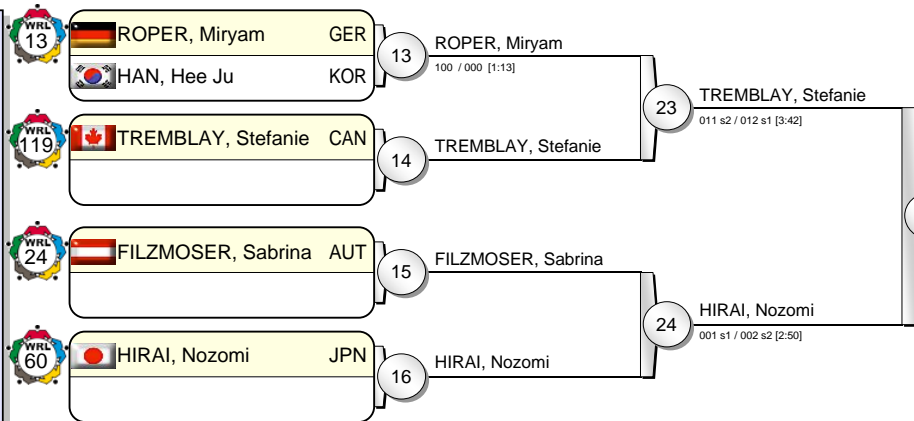

# -57 kg

18 Judoka

Pool A

Pool B

YAMAMOTO, Anzu JPN 31  
001 / 000 s2 [2:45]

Pool C

HIRAI, Nozomi 30  
000 / 010 [5:00]

Pool D