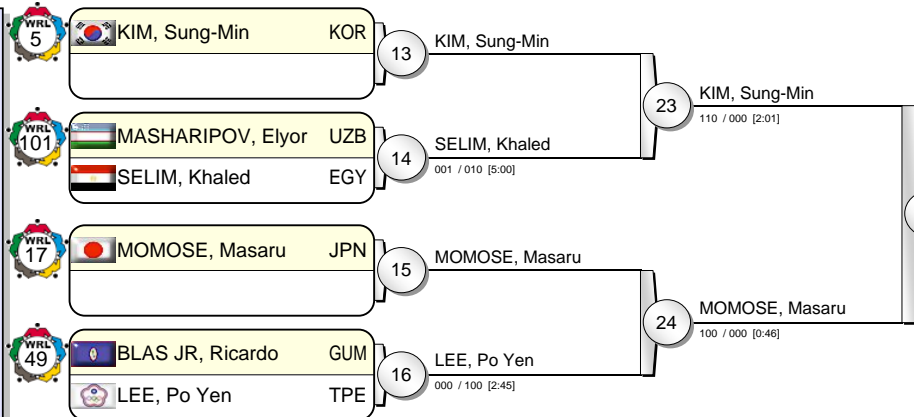

# IJF Grand Slam Tokyo 2012

(JPN Tokyo, 30 Nov - 02 Dec 2012)

# +100 kg

22 Judoka

Pool A

Pool B

Pool C

Pool D

KIM, Sung-Min KOR 31  
000 / 101 [1:37]

30 KIM, Sung-Min  
000 / 100 [0:42]