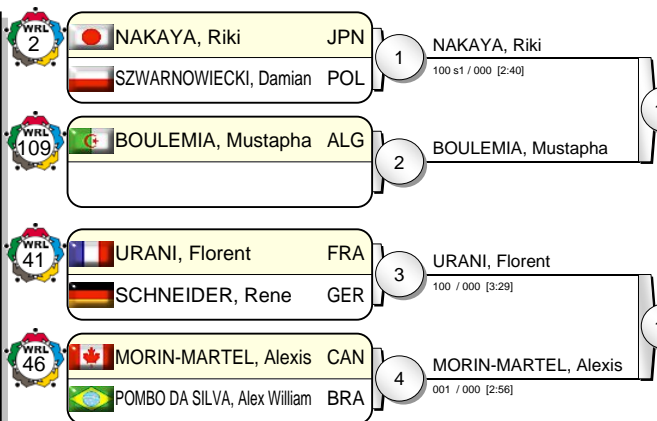

## Results

- MORISHITA, Jumpei (JPN)
- LAROSE, David (FRA)
- PULYAEV, Mikhail (RUS)
- TAKAJO, Tomofumi (JPN)
- CHO, Jun-Ho (KOR)
- SOBIROV, Rishod (UZB)
- FUKUOKA, Masaaki (JPN)
- URIARTE, Sugoï (ESP)

# IJF Grand Slam Tokyo 2012

(JPN Tokyo, 30 Nov - 02 Dec 2012)

# -73 kg

26 Judoka

Pool A

Pool B

Pool C

Pool D

ONO, Shohei (JPN) [000 s1 / 110 [1:48]] → 31

30 ONO, Shohei (000 / 100 [1:31])