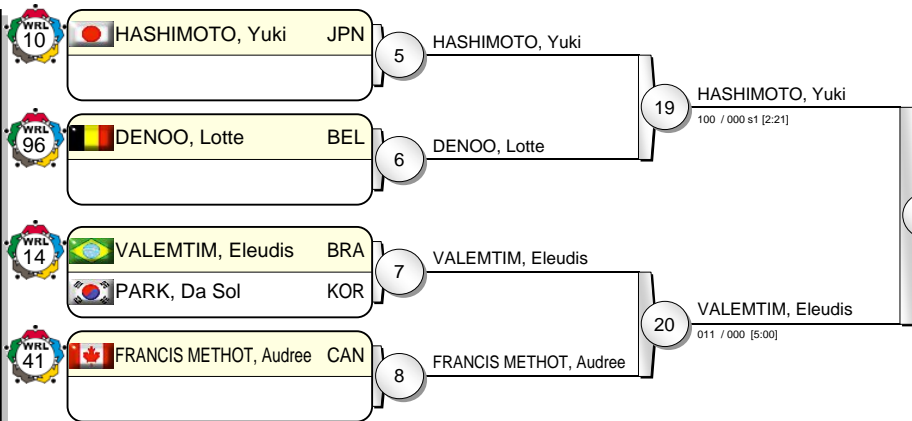

# IJF Grand Slam Tokyo 2012

(JPN Tokyo, 30 Nov - 02 Dec 2012)

# -52 kg

18 Judoka

Pool A

Pool B

Pool C

Pool D

HASHIMOTO, Yuki JPN 31

TANIMOTO, Nodoka 30