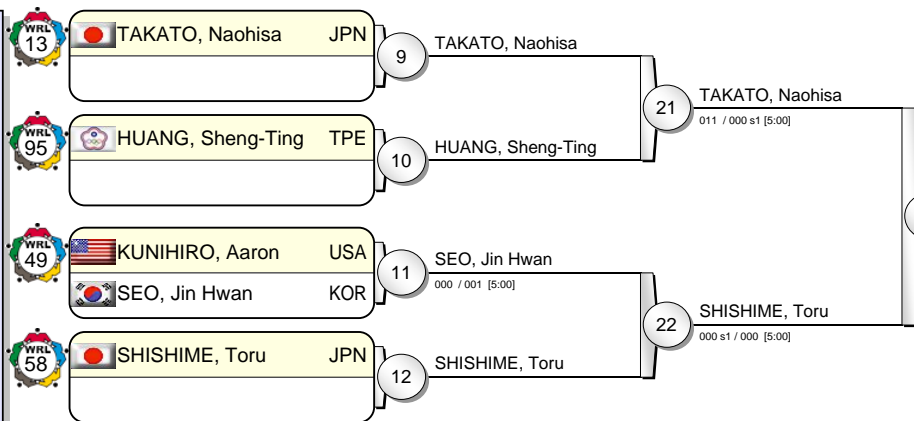

# IJF Grand Slam Tokyo 2012

(JPN Tokyo, 30 Nov - 02 Dec 2012)

# -60 kg

21 Judoka

Pool A

Pool B

Pool C

Pool D

TAKATO, Naohisa JPN 000 / 100 [1:09] 31

## Results

1. TAKATO, Naohisa JPN
2. ISHIKAWA, Hironori JPN
3. KITADAI, Felipe BRA
3. MILOUS, Sofiane FRA
5. PETRIKOV, Pavel CZE
5. UROZBOEV, Diyorbek UZB
5. SHISHIME, Toru JPN
5. TELMANOV, Askhat KAZ