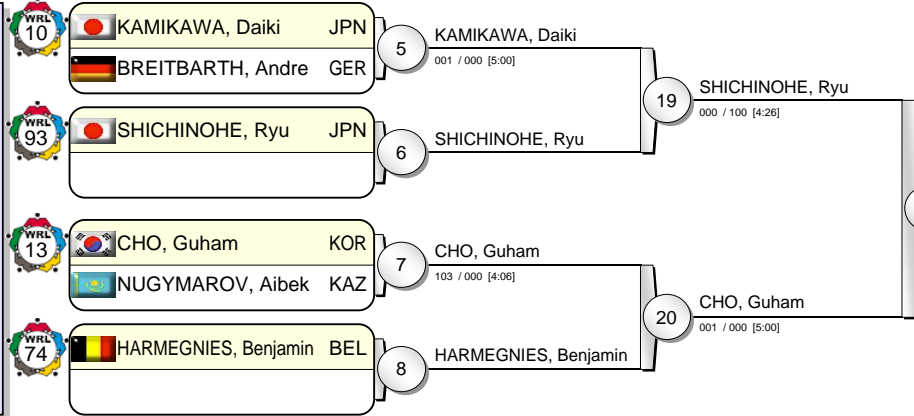

# IJF Grand Slam Tokyo 2012

(JPN Tokyo, 30 Nov - 02 Dec 2012)

# +100 kg

22 Judoka

Pool A

Pool B

Pool C

Pool D

KIM, Sung-Min KOR 31  
000 / 101 [1:37]

30 KIM, Sung-Min  
000 / 100 [0:42]