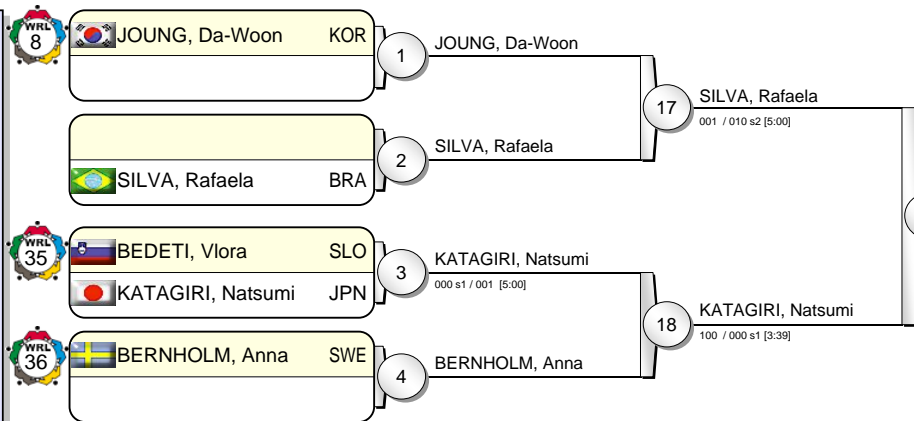

IJF Grand Slam Tokyo 2012

(JPN Tokyo, 30 Nov - 02 Dec 2012)

-63 kg

18 Judoka

Pool A