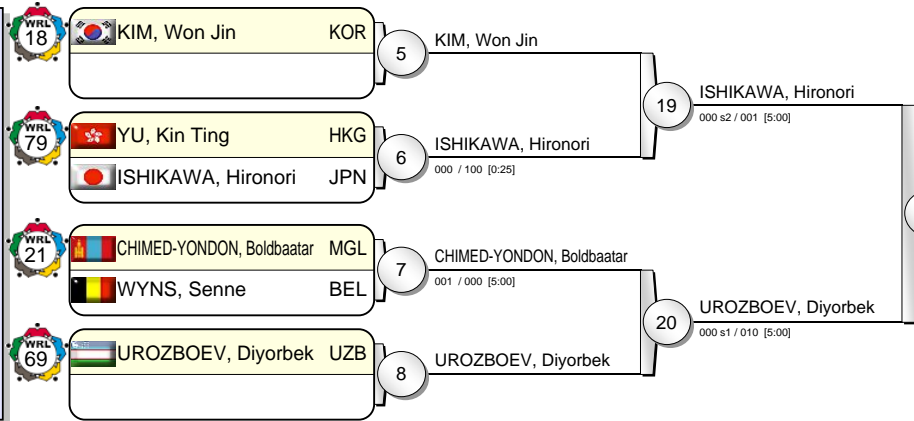

# IJF Grand Slam Tokyo 2012

(JPN Tokyo, 30 Nov - 02 Dec 2012)

# -60 kg

21 Judoka

Pool A

Pool B

Pool C

Pool D

TAKATO, Naohisa JPN 000 / 100 [1:09] 31