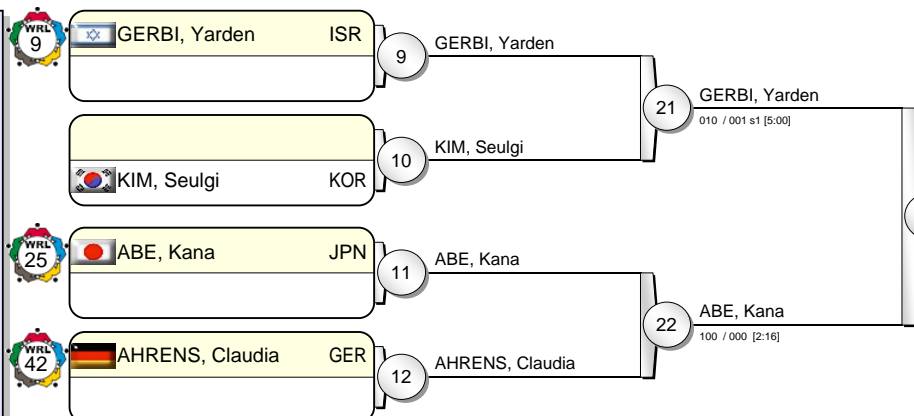

# -63 kg

18 Judoka

Pool A

Pool B

Pool C

Pool D

TSUGANE, Megumi JPN 31  
001 / 000 s1 [5:00]