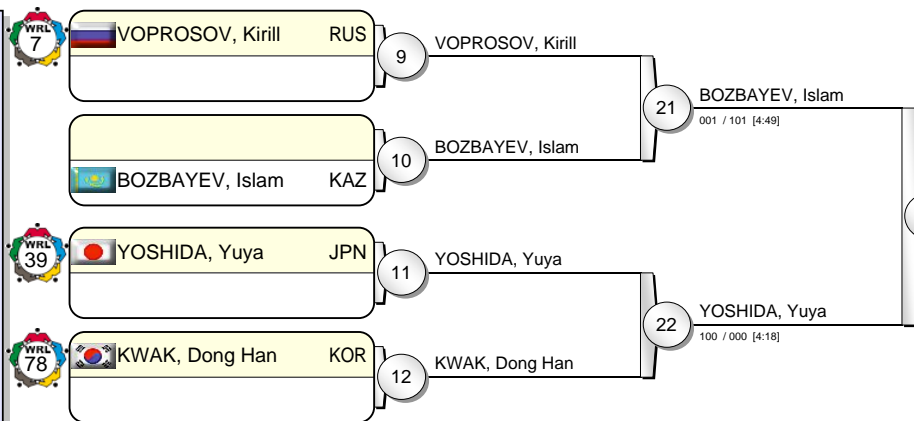

IJF Grand Slam Tokyo 2012

(JPN Tokyo, 30 Nov - 02 Dec 2012)

-90 kg

17 Judoka

Pool A

Pool B

Pool C

Pool D

LEE, Kyu-Won (KOR) vs NISHIYAMA, Masashi (JPN) → 31 LEE, Kyu-Won (000 / 100 [2:37])

Results

1. LEE, Kyu-Won (KOR)
2. NISHIYAMA, Masashi (JPN)
3. SHIMOWADA, Shohei (JPN)
4. BOZBAYEV, Islam (KAZ)
5. BUFFET, Romain (FRA)
6. DVARBY, Joakim (SWE)
7. YOSHIDA, Yuya (JPN)
8. KATO, Hirotaka (JPN)