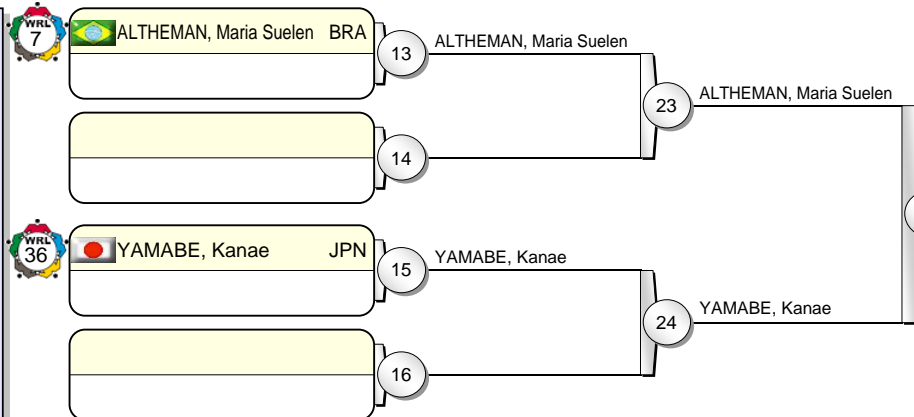

# +78 kg

11 Judoka

Pool A

Pool B

Pool C

Pool D

TACHIMOTO, Megumi JPN 000 / 100 [2:45] 31

30 TACHIMOTO, Megumi 001 / 000 [5:00]