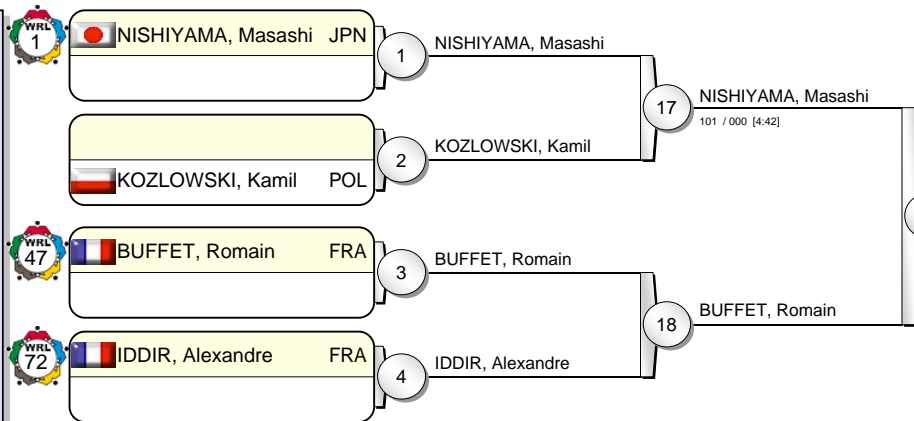

IJF Grand Slam Tokyo 2012

(JPN Tokyo, 30 Nov - 02 Dec 2012)

-90 kg

17 Judoka

Pool A