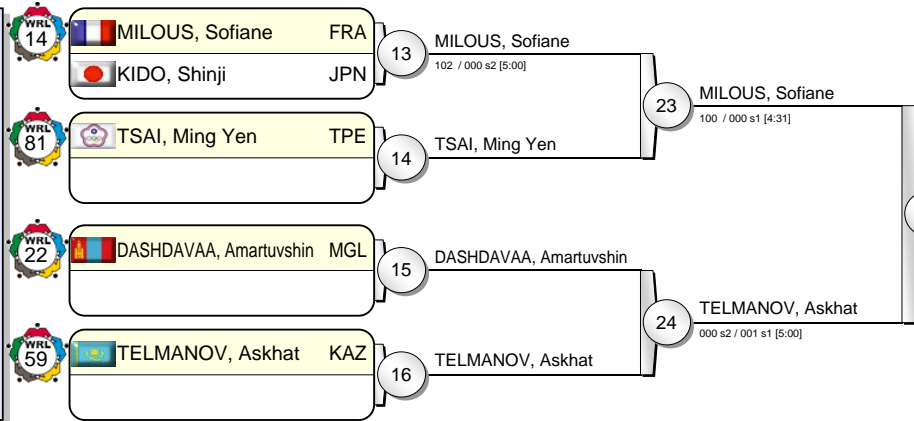

# IJF Grand Slam Tokyo 2012

(JPN Tokyo, 30 Nov - 02 Dec 2012)

# -60 kg

21 Judoka

Pool A

Pool B

Pool C

Pool D

TAKATO, Naohisa JPN 000 / 100 [1:09] 31

## Results

1. TAKATO, Naohisa JPN
2. ISHIKAWA, Hironori JPN
3. KITADAI, Felipe BRA
3. MILOUS, Sofiane FRA
5. PETRIKOV, Pavel CZE
5. UROZBOEV, Diyorbek UZB
5. SHISHIME, Toru JPN
5. TELMANOV, Askhat KAZ