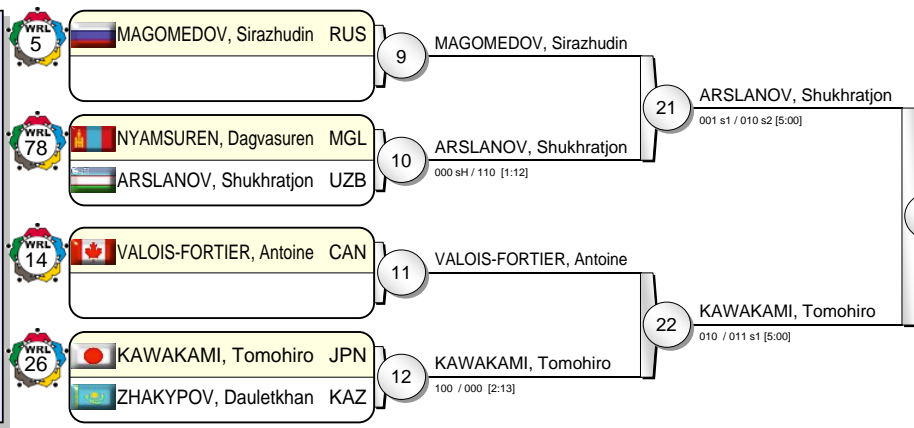

# IJF Grand Slam Tokyo 2012

(JPN Tokyo, 30 Nov - 02 Dec 2012)

# -81 kg

27 Judoka

Pool A

Pool B

Pool C

Pool D