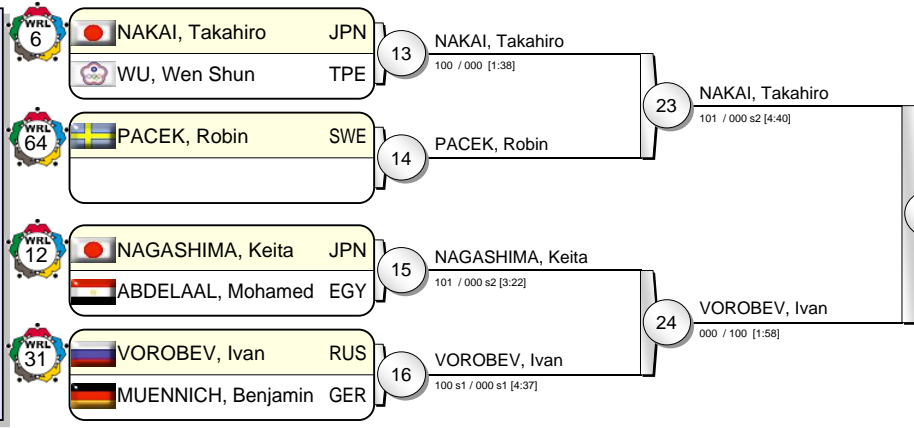

# IJF Grand Slam Tokyo 2012

(JPN Tokyo, 30 Nov - 02 Dec 2012)

# -81 kg

27 Judoka

Pool A

Pool B

Pool C

Pool D