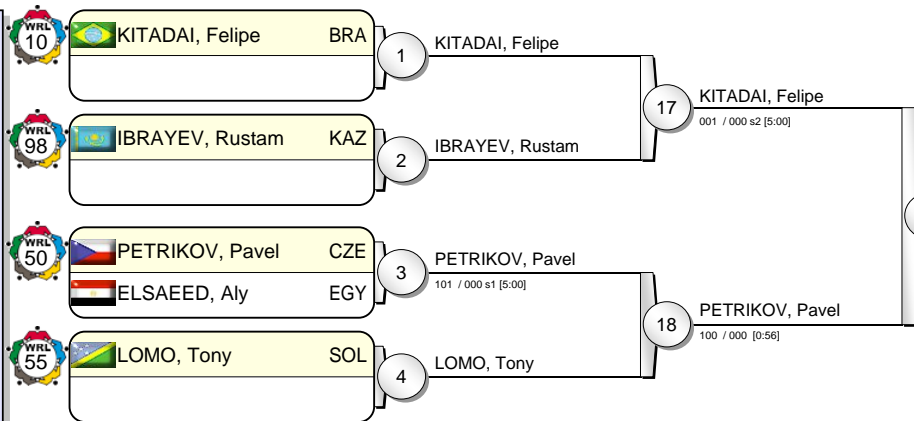

# IJF Grand Slam Tokyo 2012

(JPN Tokyo, 30 Nov - 02 Dec 2012)

# -60 kg

21 Judoka

Pool A

Pool B

Pool C

Pool D

TAKATO, Naohisa JPN 000 / 100 [1:09] 31