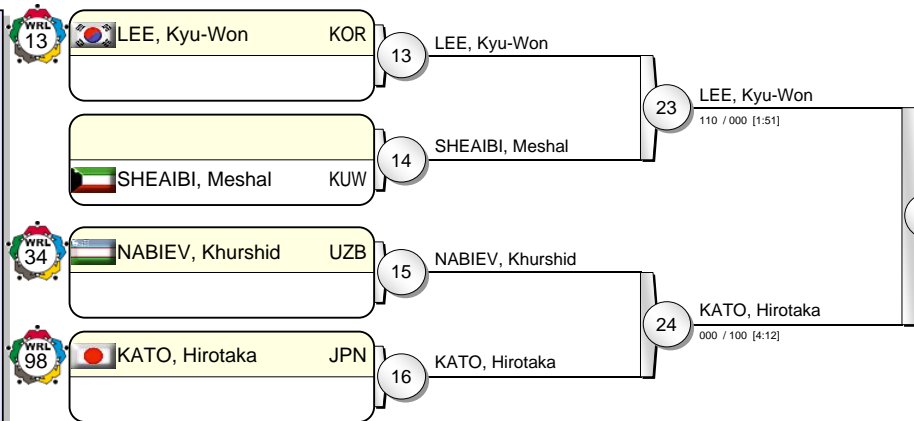

IJF Grand Slam Tokyo 2012

(JPN Tokyo, 30 Nov - 02 Dec 2012)

-90 kg

17 Judoka

Pool A

Pool B

Pool C

Pool D

LEE, Kyu-Won (KOR) vs NISHIYAMA, Masashi (JPN) → 31 LEE, Kyu-Won (000 / 100 [2:37])

Results

1. LEE, Kyu-Won (KOR)
2. NISHIYAMA, Masashi (JPN)
3. SHIMOWADA, Shohei (JPN)
4. BOZBAYEV, Islam (KAZ)
5. BUFFET, Romain (FRA)
6. DVARBY, Joakim (SWE)
7. YOSHIDA, Yuya (JPN)
8. KATO, Hirotaka (JPN)