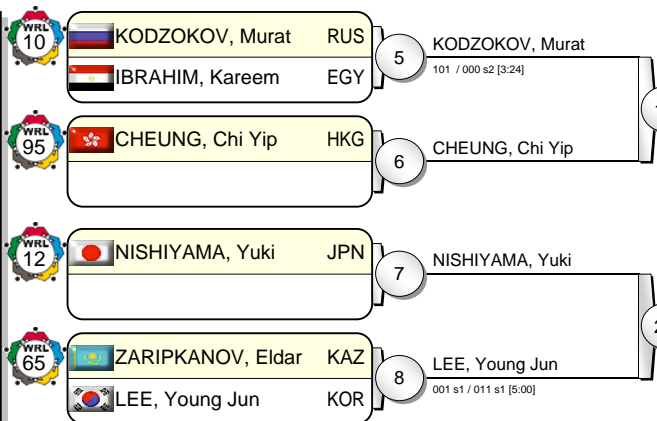

## Results

- MORISHITA, Jumpei (JPN)
- LAROSE, David (FRA)
- PULYAEV, Mikhail (RUS)
- TAKAJO, Tomofumi (JPN)
- CHO, Jun-Ho (KOR)
- SOBIROV, Rishod (UZB)
- FUKUOKA, Masaaki (JPN)
- URIARTE, Sugoï (ESP)

# IJF Grand Slam Tokyo 2012

(JPN Tokyo, 30 Nov - 02 Dec 2012)

# -73 kg

26 Judoka

Pool A

Pool B

Pool C

Pool D

ONO, Shohei (JPN) [000 s1 / 110 [1:48]] → 31

30 ONO, Shohei (000 / 100 [1:31])