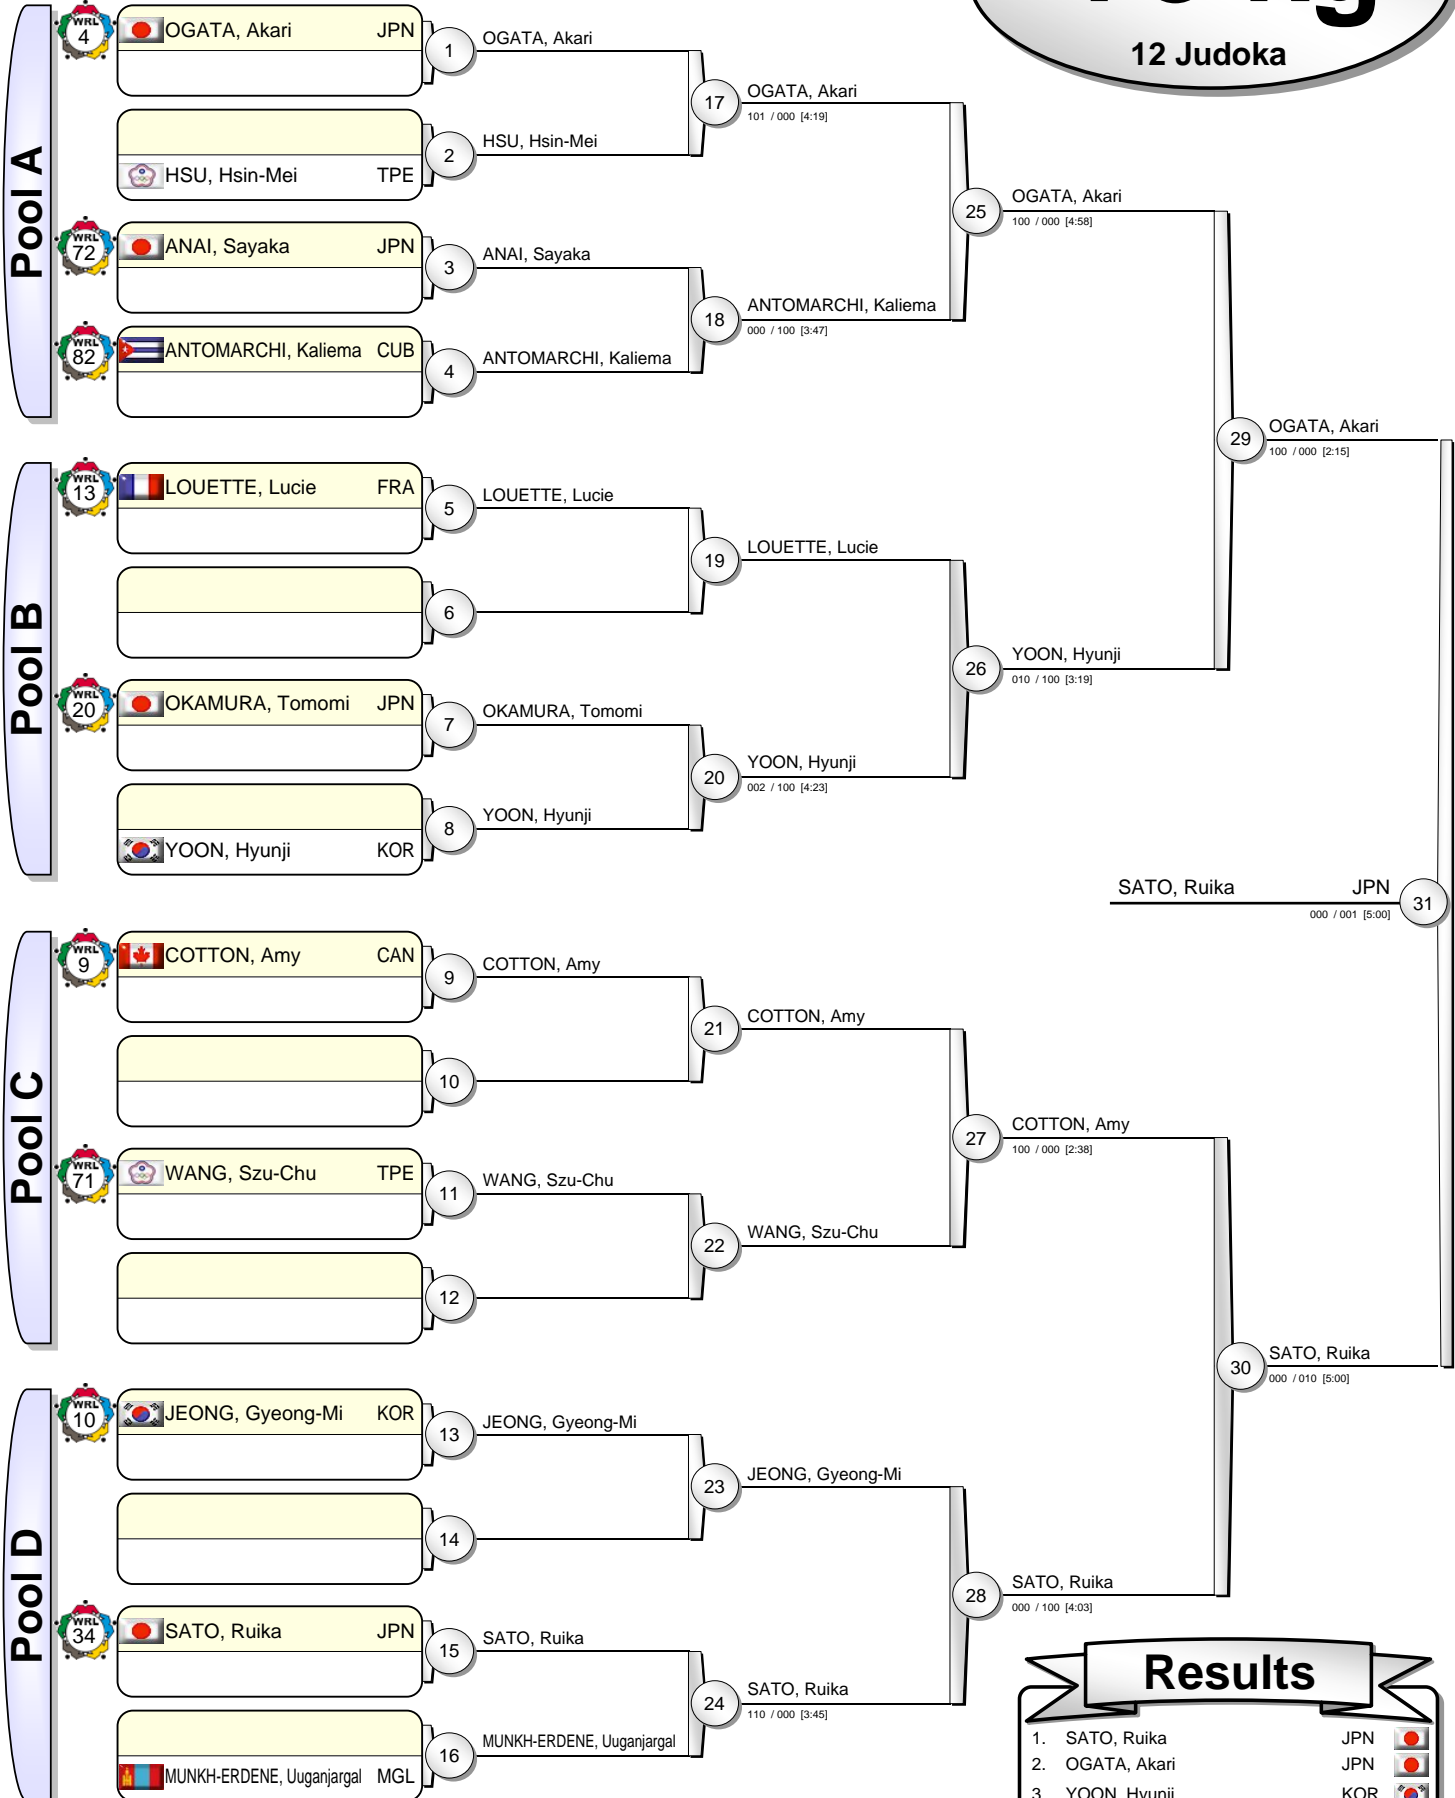

IJF Grand Slam Tokyo 2012

(JPN Tokyo, 30 Nov - 02 Dec 2012)

-78 kg

12 Judoka

SATO, Ruika JPN 31
000 / 001 [5:00]

30 SATO, Ruika
000 / 010 [5:00]

27 COTTON, Amy
100 / 000 [2:38]

26 YOON, Hyunji
010 / 100 [3:19]

25 OGATA, Akari
100 / 000 [4:58]

17 OGATA, Akari
101 / 000 [4:19]

Results

1. SATO, Ruika JPN
2. OGATA, Akari JPN
3. YOON, Hyunji KOR
4. COTTON, Amy CAN
5. ANTOMARCHI, Kaliema CUB
6. LOUETTE, Lucie FRA
7. WANG, Szu-Chu TPE
8. JEONG, Gyeong-Mi KOR