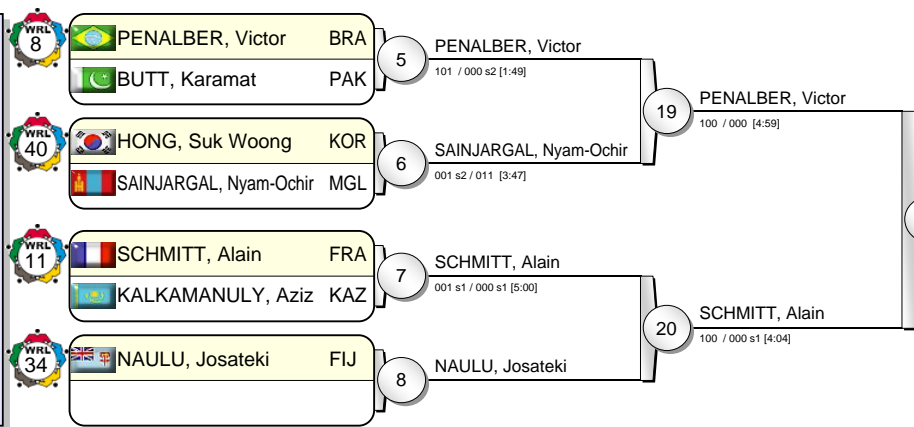

# IJF Grand Slam Tokyo 2012

(JPN Tokyo, 30 Nov - 02 Dec 2012)

# -81 kg

27 Judoka

Pool A

Pool B

Pool C

Pool D