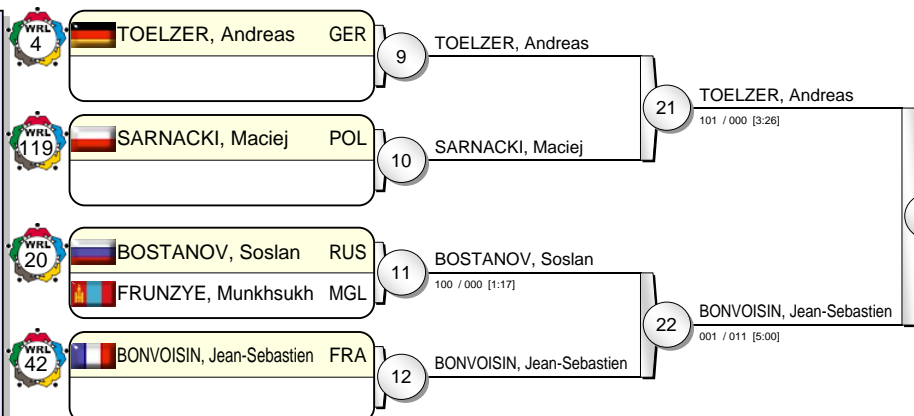

# +100 kg

22 Judoka

Pool A

Pool B

Pool C

Pool D

KIM, Sung-Min KOR 31  
000 / 101 [1:37]

30 KIM, Sung-Min  
000 / 100 [0:42]