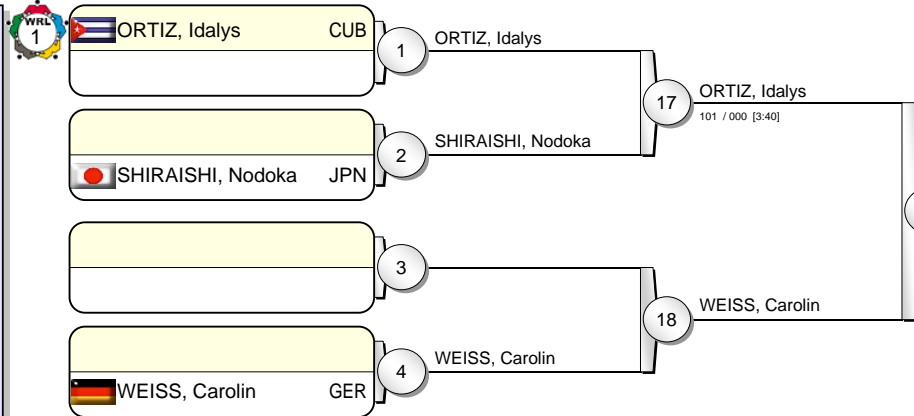

IJF Grand Slam Tokyo 2012

(JPN Tokyo, 30 Nov - 02 Dec 2012)

+78 kg

11 Judoka

Pool A