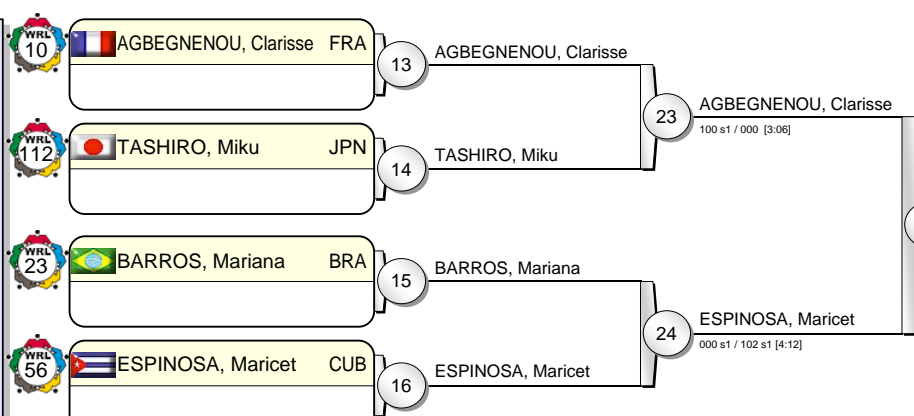

# -63 kg

18 Judoka

Pool A

Pool B

Pool C

Pool D

TSUGANE, Megumi JPN 31  
001 / 000 s1 [5:00]