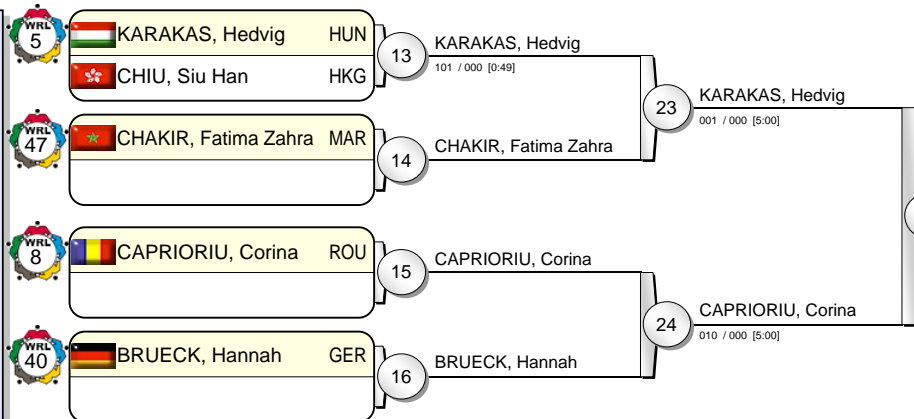

# IJF Grand Prix Duesseldorf 2010

(GER Duesseldorf, 20-21 February 2010)

# -57 kg

21 Judoka

Pool A

Pool B

Pool C

Pool D

MATSUMOTO, Kaori JPN 31  
101 / 000 [4:38]

MONTEIRO, Telma 27  
100 / 000 [0:36]