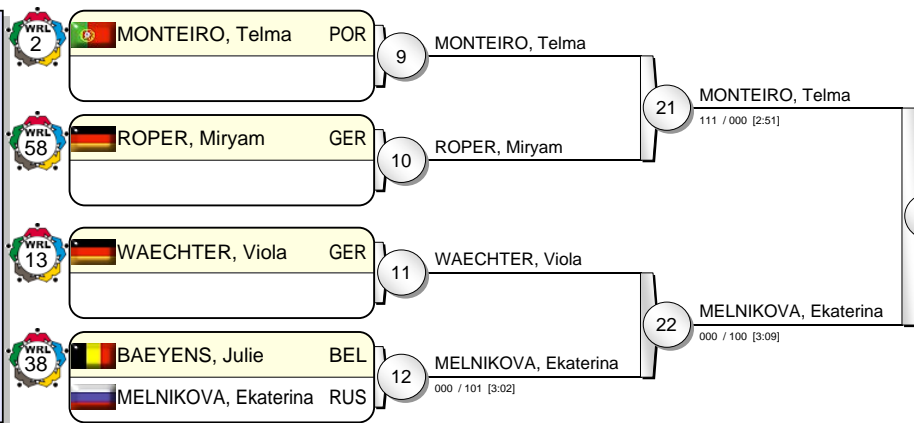

# IJF Grand Prix Duesseldorf 2010

(GER Duesseldorf, 20-21 February 2010)

# -57 kg

21 Judoka

Pool A

Pool B

Pool C

Pool D

MATSUMOTO, Kaori JPN 31  
101 / 000 [4:38]

MONTEIRO, Telma 27  
100 / 000 [0:36]