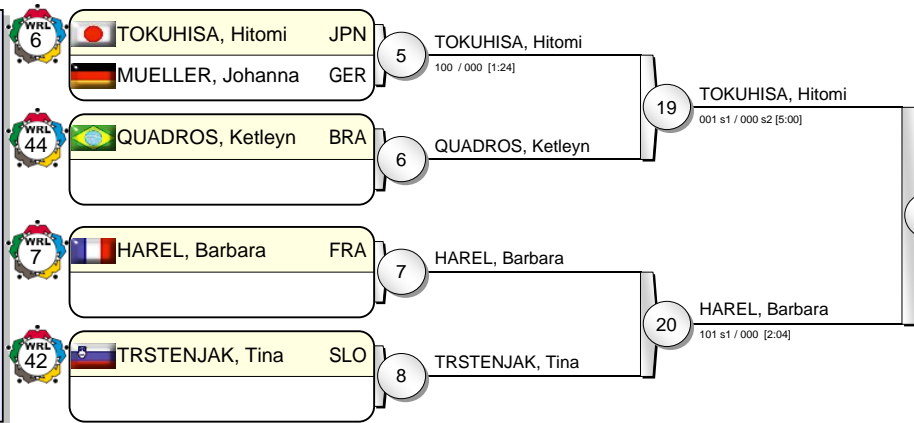

# IJF Grand Prix Duesseldorf 2010

(GER Duesseldorf, 20-21 February 2010)

# -57 kg

21 Judoka

Pool A

Pool B

Pool C

Pool D

MATSUMOTO, Kaori JPN 31  
101 / 000 [4:38]

MONTEIRO, Telma 27  
100 / 000 [0:36]