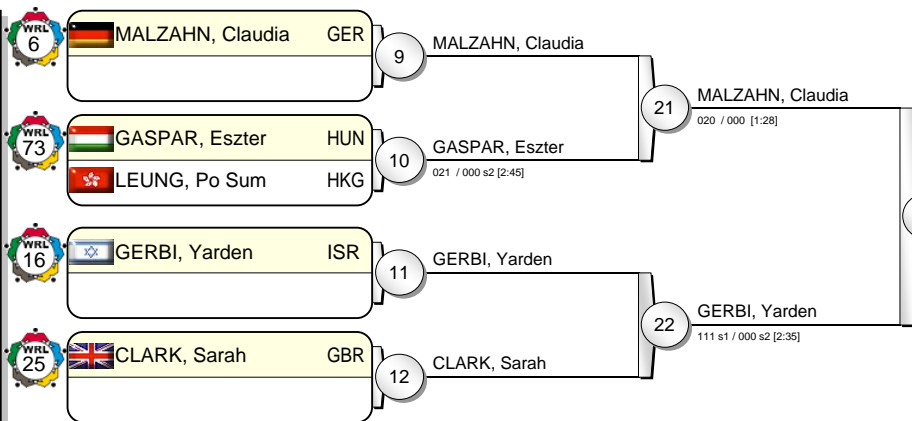

# IJF Grand Prix Duesseldorf 2010

(GER Duesseldorf, 20-21 February 2010)

# -63 kg

22 Judoka

Pool A

Pool B

Pool C

Pool D

MALZAHN, Claudia GER 31  
000 / 100 [1:31]