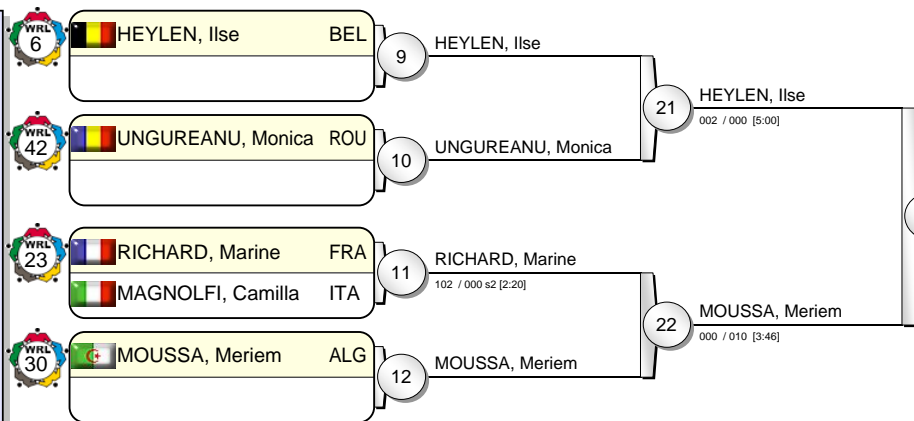

# IJF Grand Prix Duesseldorf 2010

(GER Duesseldorf, 20-21 February 2010)

# -52 kg

20 Judoka

Pool A

Pool B

Pool C

Pool D

HADDAD, Soraya ALG 100 / 010 [3:59] 31