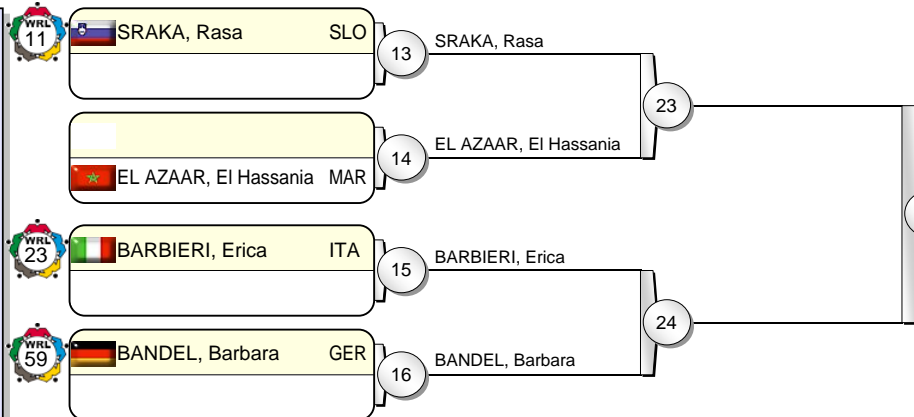

# IJF Grand Prix Duesseldorf 2010

(GER Duesseldorf, 20-21 February 2010)

# -70 kg

17 Judoka

Pool A

Pool B

Pool C

Pool D

31

## Results

- 1.
- 2.
- 3.
- 3.
- 5.
- 5.
- 5.