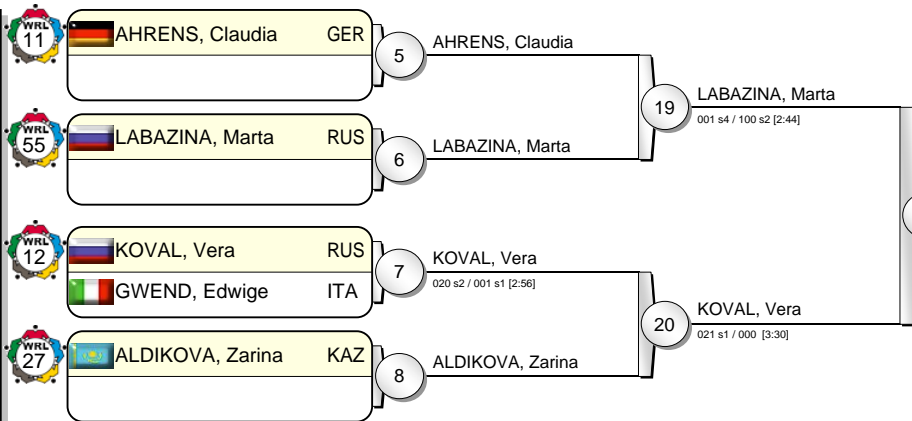

# IJF Grand Prix Duesseldorf 2010

(GER Duesseldorf, 20-21 February 2010)

# -63 kg

22 Judoka

Pool A

Pool B

Pool C

Pool D

MALZAHN, Claudia GER 31  
000 / 100 [1:31]