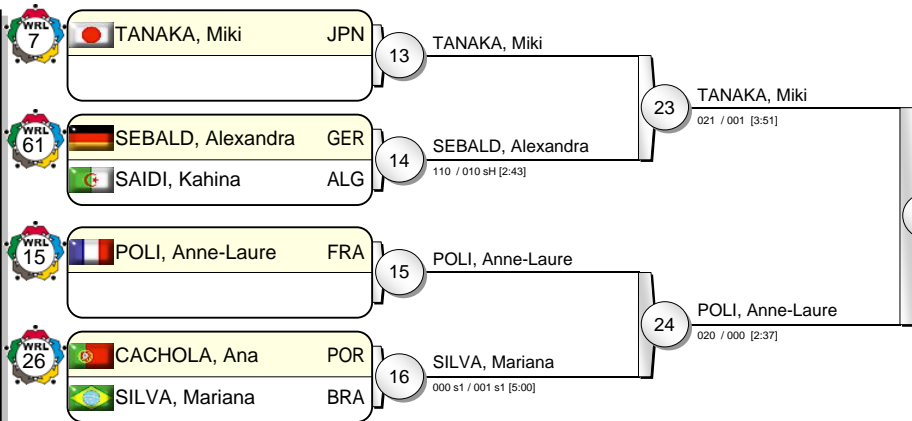

# IJF Grand Prix Duesseldorf 2010

(GER Duesseldorf, 20-21 February 2010)

# -63 kg

22 Judoka

Pool A

Pool B

Pool C

Pool D

MALZAHN, Claudia GER 31  
000 / 100 [1:31]

## Results

- |                     |     |  |
|---------------------|-----|--|
| 1. MALZAHN, Claudia | GER |  |
| 2. EMDEN, Anicka    | NED |  |
| 3. LABAZINA, Marta  | RUS |  |
| 3. POLI, Anne-Laure | FRA |  |
| 5. TANIMOTO, Ikumi  | JPN |  |
| 5. KOVAL, Vera      | RUS |  |
| 5. GERBI, Yarden    | ISR |  |
| 5. TANAKA, Miki     | JPN |  |