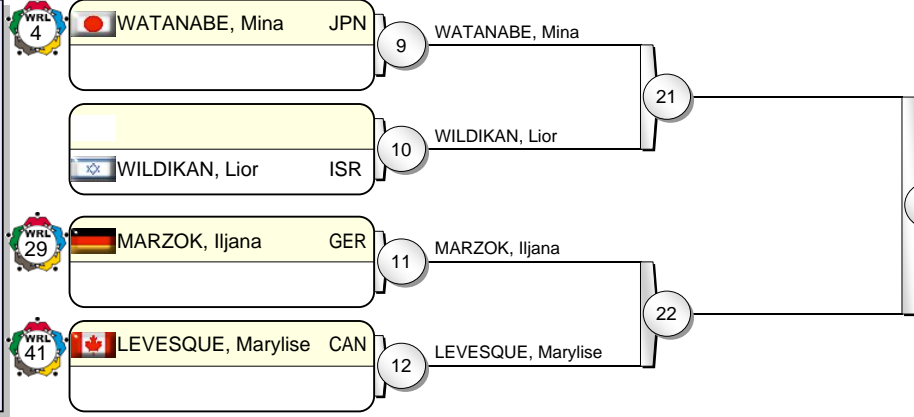

# IJF Grand Prix Duesseldorf 2010

(GER Duesseldorf, 20-21 February 2010)

# -70 kg

17 Judoka

Pool A

Pool B

Pool C

Pool D

31

## Results

- 1.
- 2.
- 3.
- 3.
- 5.
- 5.
- 5.