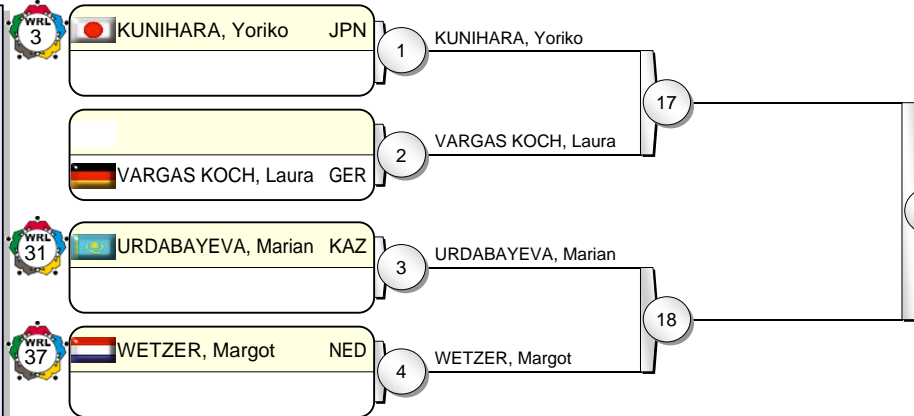

# -63 kg

22 Judoka

Pool A

Pool B

Pool C

Pool D

MALZAHN, Claudia GER 31  
000 / 100 [1:31]

## Results

- |                     |     |  |
|---------------------|-----|--|
| 1. MALZAHN, Claudia | GER |  |
| 2. EMDEN, Anicka    | NED |  |
| 3. LABAZINA, Marta  | RUS |  |
| 3. POLI, Anne-Laure | FRA |  |
| 5. TANIMOTO, Ikumi  | JPN |  |
| 5. KOVAL, Vera      | RUS |  |
| 5. GERBI, Yarden    | ISR |  |
| 5. TANAKA, Miki     | JPN |  |

# IJF Grand Prix Duesseldorf 2010

(GER Duesseldorf, 20-21 February 2010)

# -70 kg

17 Judoka

Pool A

Pool B

Pool C

Pool D

31