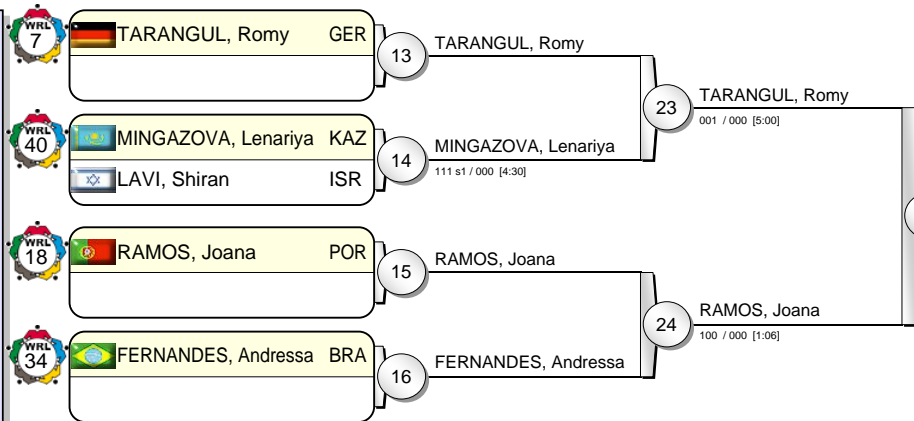

# IJF Grand Prix Duesseldorf 2010

(GER Duesseldorf, 20-21 February 2010)

# -52 kg

20 Judoka

Pool A

Pool B

Pool C

Pool D

HADDAD, Soraya ALG 100 / 010 [3:59] 31