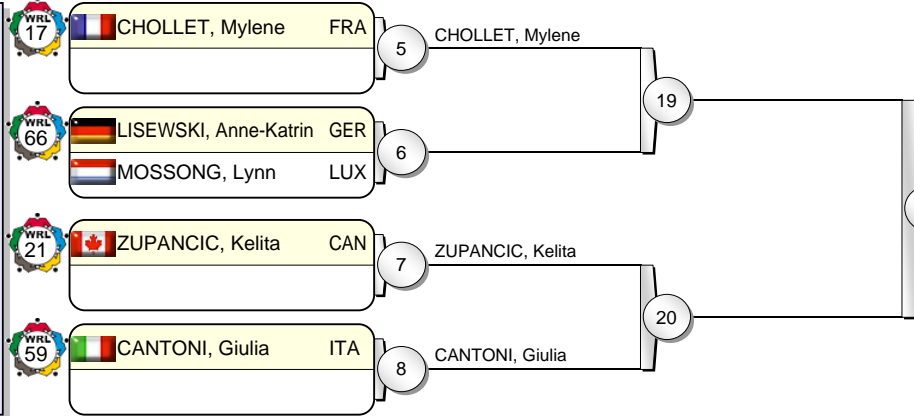

## Results

- |                     |     |  |
|---------------------|-----|--|
| 1. MALZAHN, Claudia | GER |  |
| 2. EMDEN, Anicka    | NED |  |
| 3. LABAZINA, Marta  | RUS |  |
| 3. POLI, Anne-Laure | FRA |  |
| 5. TANIMOTO, Ikumi  | JPN |  |
| 5. KOVAL, Vera      | RUS |  |
| 5. GERBI, Yarden    | ISR |  |
| 5. TANAKA, Miki     | JPN |  |

# IJF Grand Prix Duesseldorf 2010

(GER Duesseldorf, 20-21 February 2010)

# -70 kg

17 Judoka

Pool A

Pool B

Pool C

Pool D

31

## Results

- 1.
- 2.
- 3.
- 3.
- 5.
- 5.
- 5.