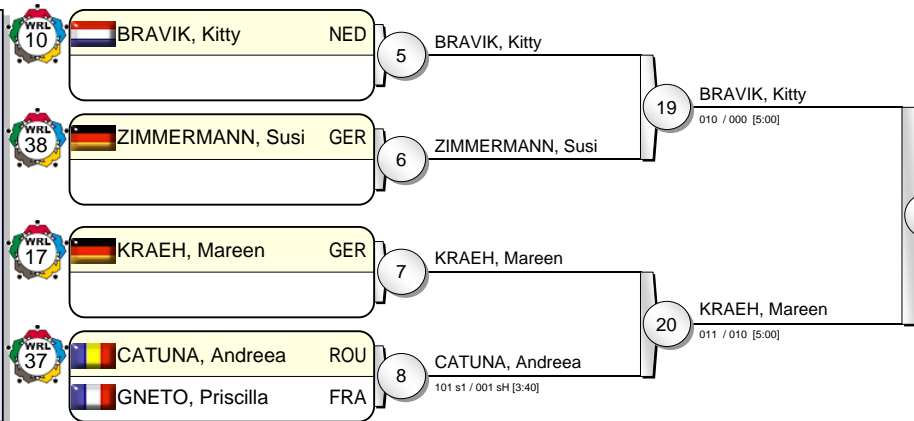

# IJF Grand Prix Duesseldorf 2010

(GER Duesseldorf, 20-21 February 2010)

# -52 kg

20 Judoka

Pool A

Pool B

Pool C

Pool D

HADDAD, Soraya ALG 100 / 010 [3:59] 31