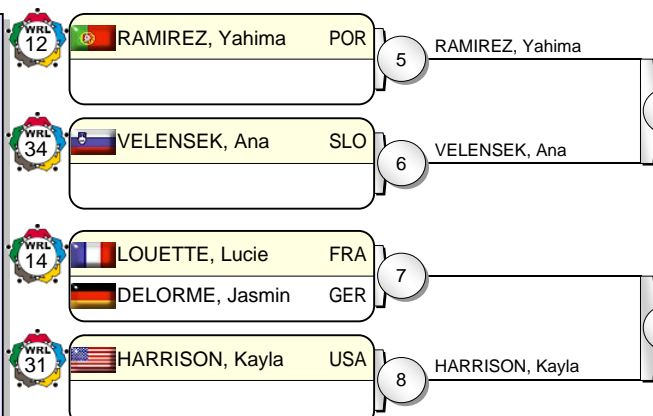

## Results

- 1.
- 2.
- 3.
- 3.
- 5.
- 5.
- 5.

# IJF Grand Prix Duesseldorf 2010

(GER Duesseldorf, 20-21 February 2010)

# -78 kg

20 Judoka

Pool A

Pool B

Pool C

Pool D