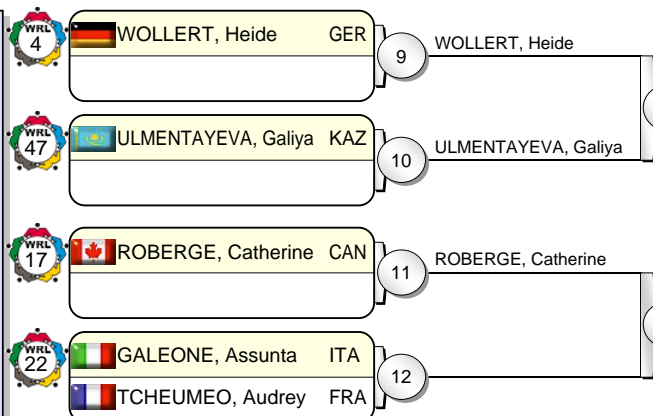

## Results

- 1.
- 2.
- 3.
- 3.
- 5.
- 5.
- 5.

# IJF Grand Prix Duesseldorf 2010

(GER Duesseldorf, 20-21 February 2010)

# -78 kg

20 Judoka

Pool A

Pool B

Pool C

Pool D