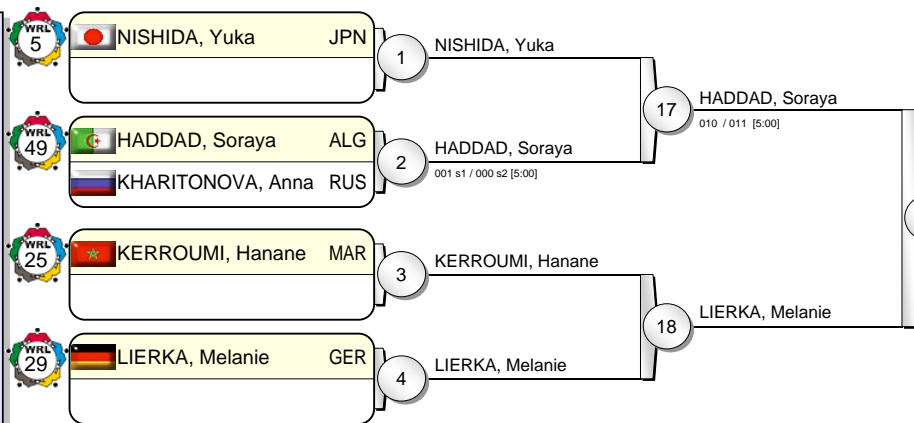

# IJF Grand Prix Duesseldorf 2010

(GER Duesseldorf, 20-21 February 2010)

# -52 kg

20 Judoka

Pool A

Pool B

Pool C

Pool D

HADDAD, Soraya ALG 100 / 010 [3:59] 31