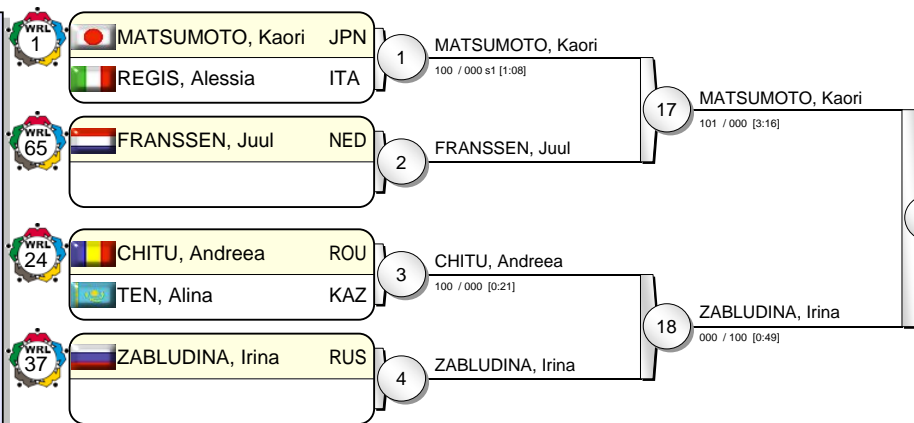

IJF Grand Prix Duesseldorf 2010

(GER Duesseldorf, 20-21 February 2010)

-57 kg

21 Judoka

Pool A