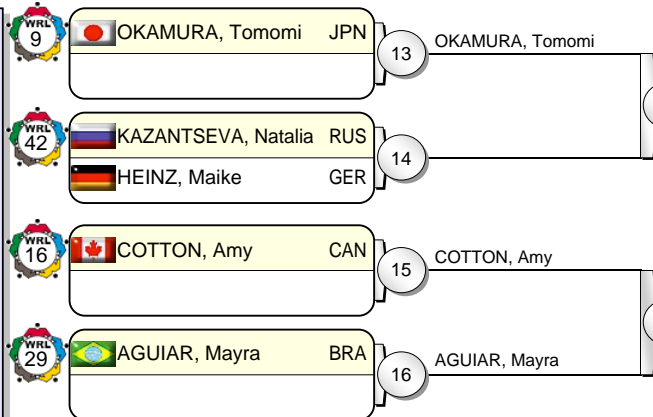

## Results

- 1.
- 2.
- 3.
- 3.
- 5.
- 5.
- 5.

# IJF Grand Prix Duesseldorf 2010

(GER Duesseldorf, 20-21 February 2010)

# -78 kg

20 Judoka

Pool A

Pool B

Pool C

Pool D