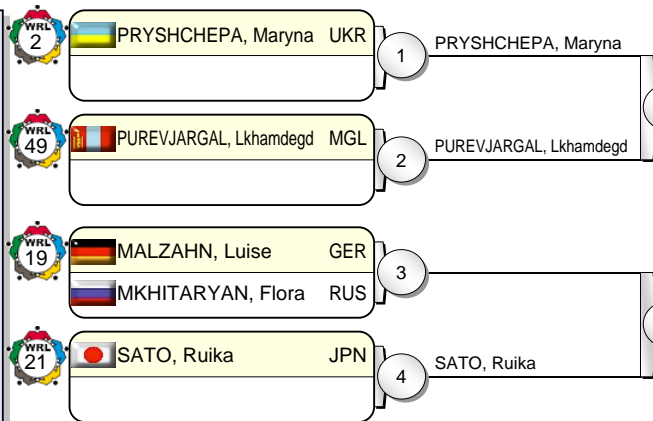

# -70 kg

17 Judoka

Pool A

Pool B

Pool C

Pool D

31

## Results

- 1.
- 2.
- 3.
- 3.
- 5.
- 5.
- 5.

# IJF Grand Prix Duesseldorf 2010

(GER Duesseldorf, 20-21 February 2010)

# -78 kg

20 Judoka

Pool A

Pool B

Pool C

Pool D