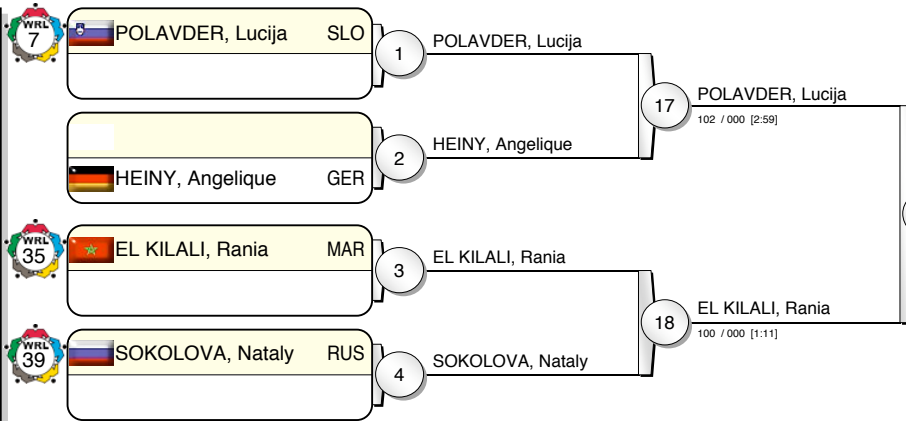

IJF Grand Prix Duesseldorf 2010

(GER Duesseldorf, 20-21 February 2010)

+78 kg

14 Judoka

Pool A