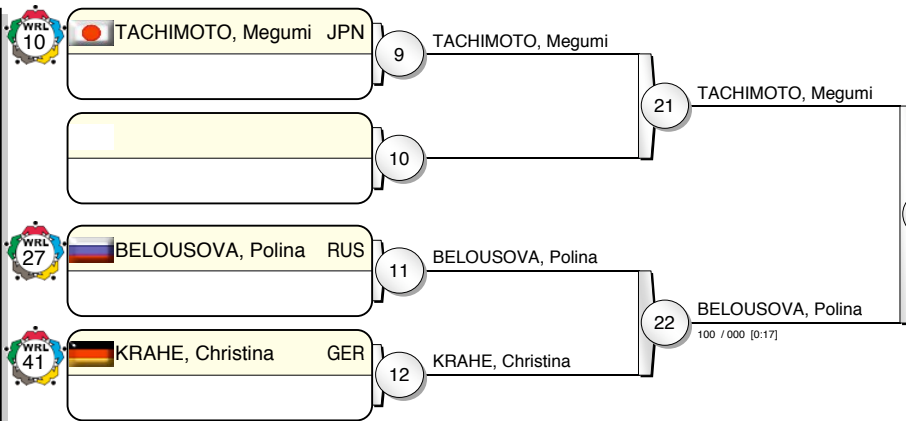

# IJF Grand Prix Duesseldorf 2010

(GER Duesseldorf, 20-21 February 2010)

# +78 kg

14 Judoka

Pool A

Pool B

Pool C

Pool D

TACHIMOTO, Megumi JPN 001 / 100 [3:29] 31

TACHIMOTO, Megumi 010 / 001 [5:00] 30