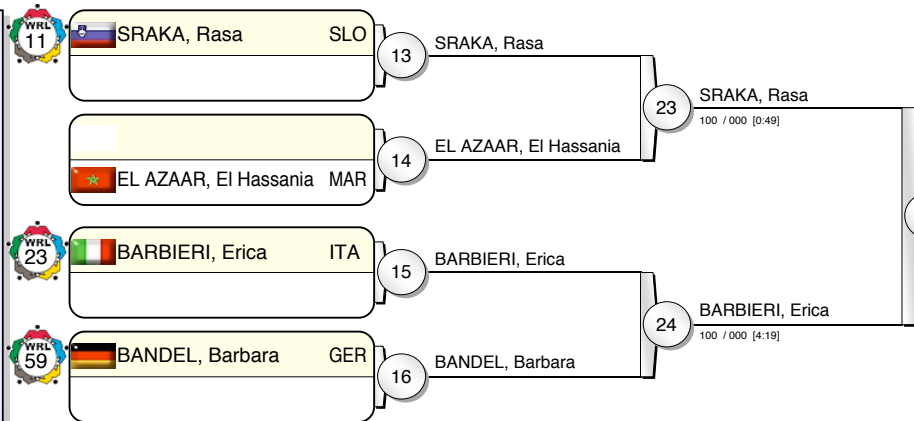

# -70 kg

17 Judoka

Pool A

Pool B

Pool C

Pool D

WATANABE, Mina JPN 31  
000 / 001 [5:00]

30 WATANABE, Mina  
010 / 000 [5:00]

# IJF Grand Prix Duesseldorf 2010

(GER Duesseldorf, 20-21 February 2010)