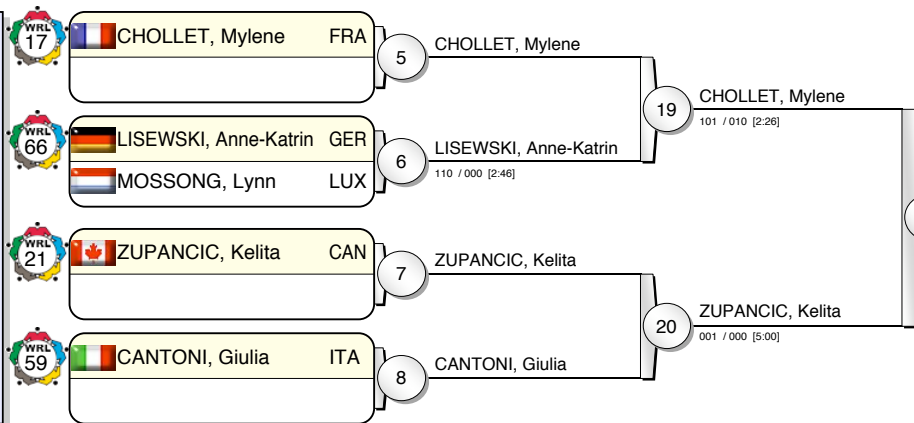

# IJF Grand Prix Duesseldorf 2010

(GER Duesseldorf, 20-21 February 2010)

# -70 kg

17 Judoka

Pool A

Pool B

Pool C

Pool D

WATANABE, Mina JPN 31  
000 / 001 [5:00]

30 WATANABE, Mina  
010 / 000 [5:00]