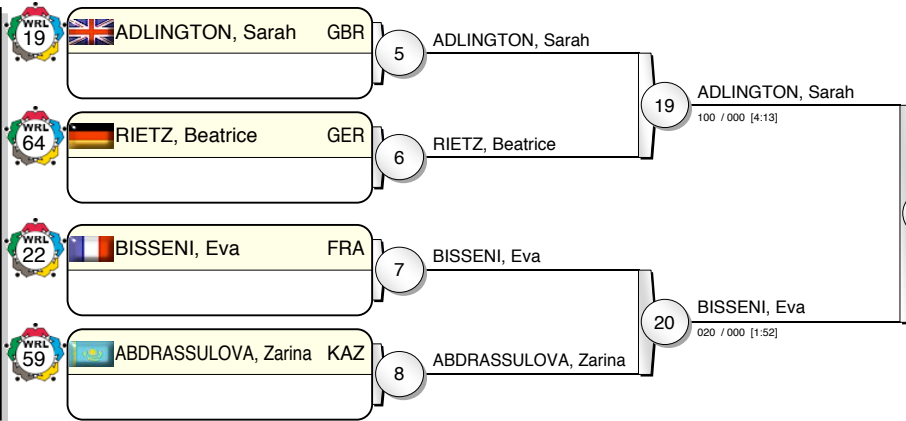

# IJF Grand Prix Duesseldorf 2010

(GER Duesseldorf, 20-21 February 2010)

# +78 kg

14 Judoka

Pool A

Pool B

Pool C

Pool D

TACHIMOTO, Megumi JPN 001 / 100 [3:29] 31

TACHIMOTO, Megumi 010 / 001 [5:00] 30