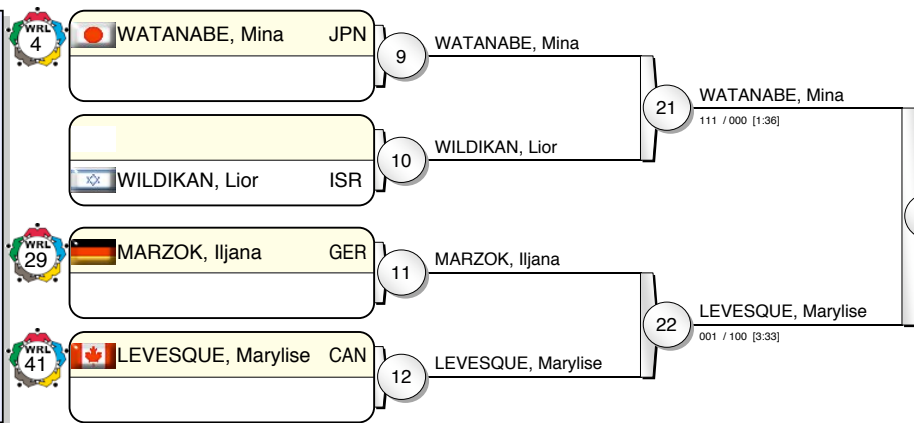

# IJF Grand Prix Duesseldorf 2010

(GER Duesseldorf, 20-21 February 2010)

# -70 kg

17 Judoka

Pool A

Pool B

Pool C

Pool D

WATANABE, Mina JPN 31  
000 / 001 [5:00]

30 WATANABE, Mina  
010 / 000 [5:00]