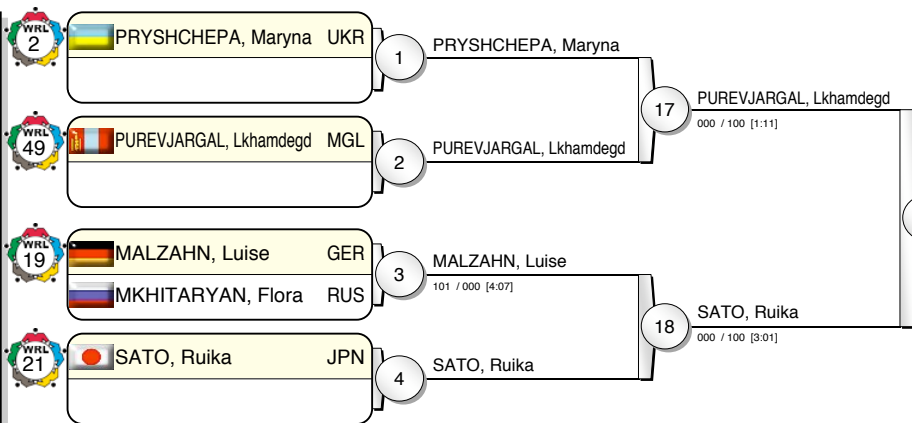

IJF Grand Prix Duesseldorf 2010

(GER Duesseldorf, 20-21 February 2010)

-78 kg

20 Judoka

Pool A