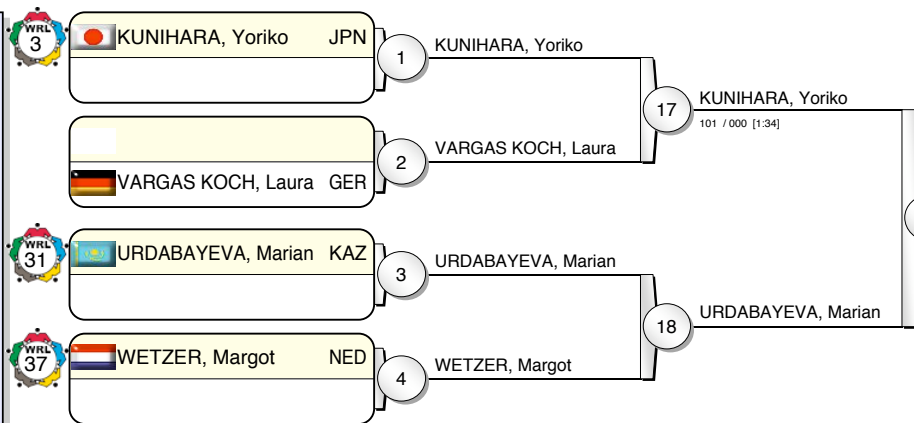

# IJF Grand Prix Duesseldorf 2010

(GER Duesseldorf, 20-21 February 2010)

# -70 kg

17 Judoka

Pool A

Pool B

Pool C

Pool D

WATANABE, Mina JPN 31  
000 / 001 [5:00]

30 WATANABE, Mina  
010 / 000 [5:00]