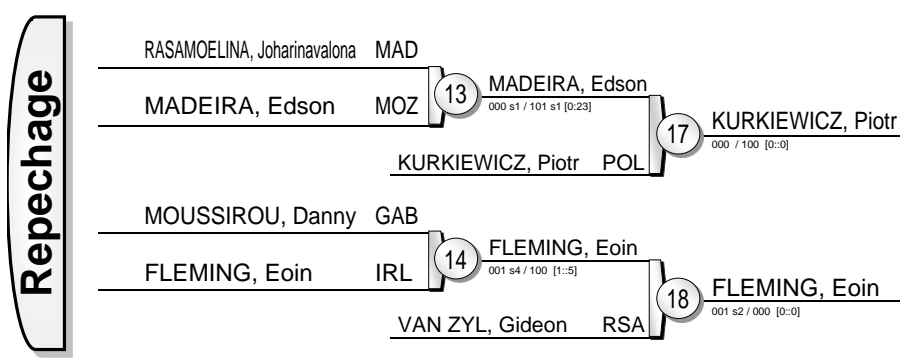

Results		
1.	NARTEY, Emmanuel	GHA
2.	THOMPSON, Caoimhin	IRL
3.	KURKIEWICZ, Piotr	POL
3.	FLEMING, Eoin	IRL
5.	MADEIRA, Edson	MOZ
5.	VAN ZYL, Gideon	RSA
7.	RASAMOELINA, Joharinaivalona	MAD
7.	MOUSSIROU, Danny	GAB