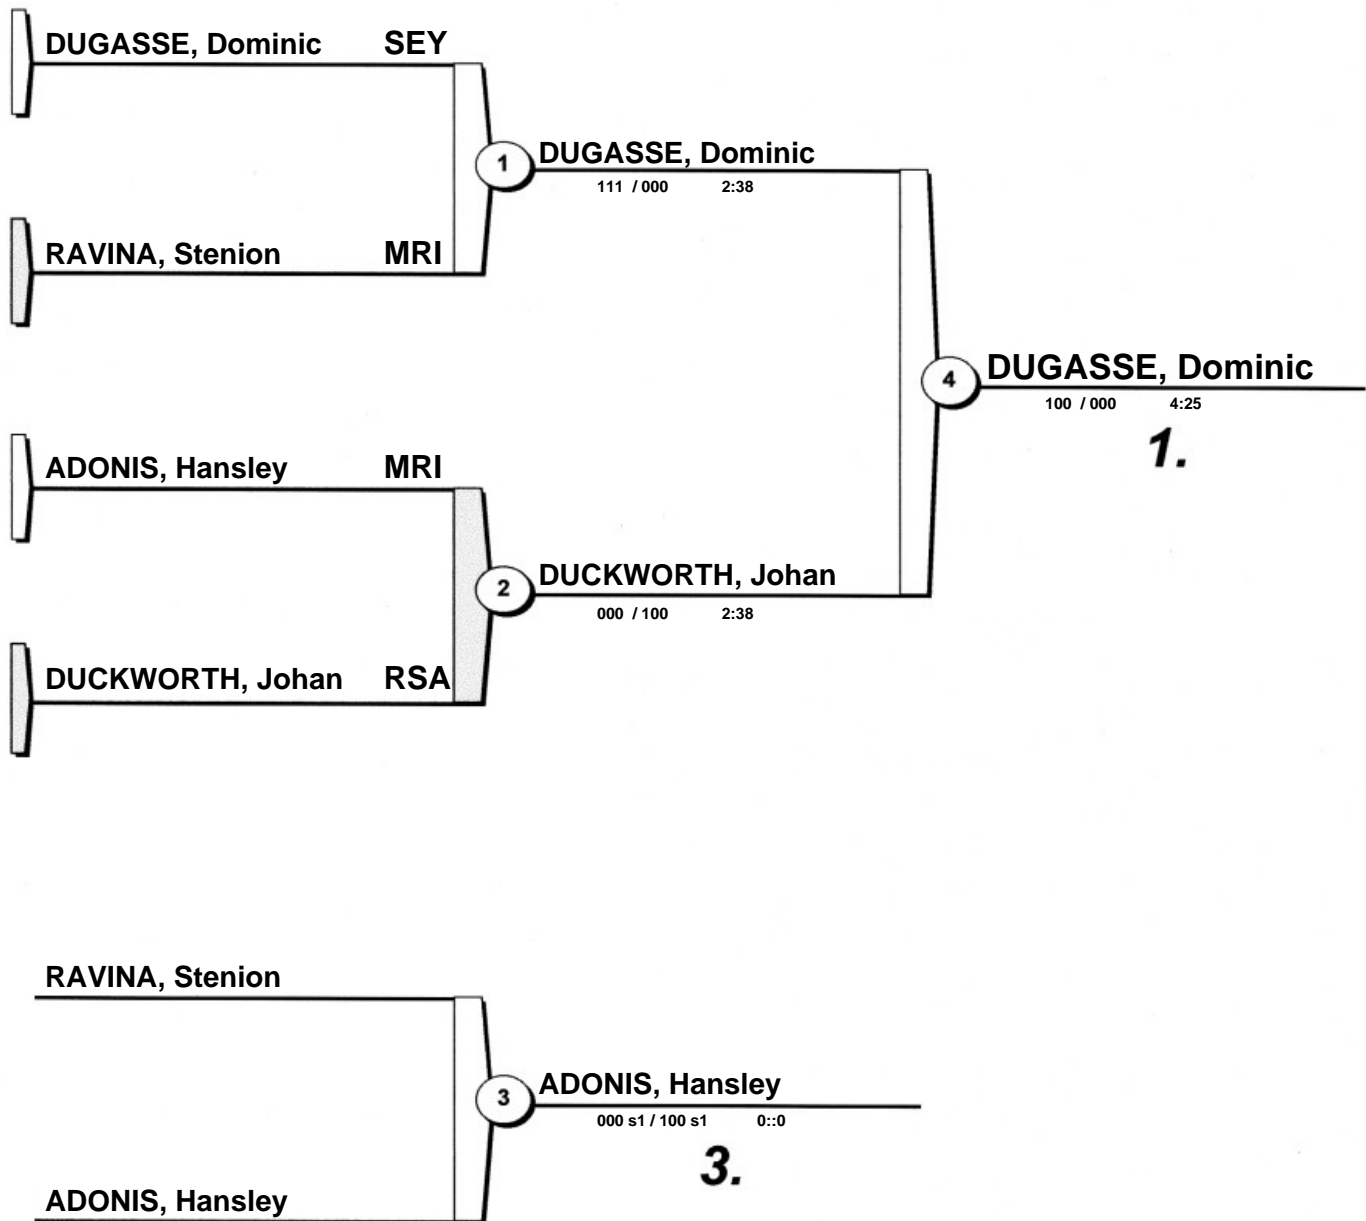

African Open Port Louis MRI 2013

Port Louis (MRI) 9-10 November 2013

-100 kg
4 Judoka

1. DUGASSE, Dominic SEY
2. DUCKWORTH, Johan RSA
3. ADONIS, Hansley MRI