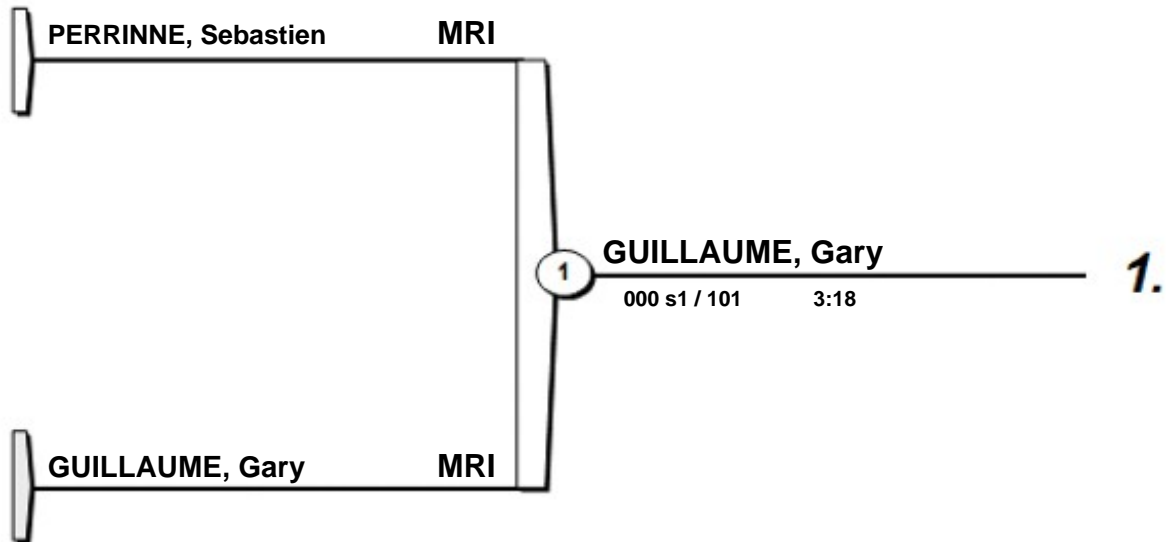

African Open Port Louis MRI 2013

Port Louis (MRI) 9-10 November 2013

+100 kg

2 Judoka

1. GUILLAUME, Gary

MRI