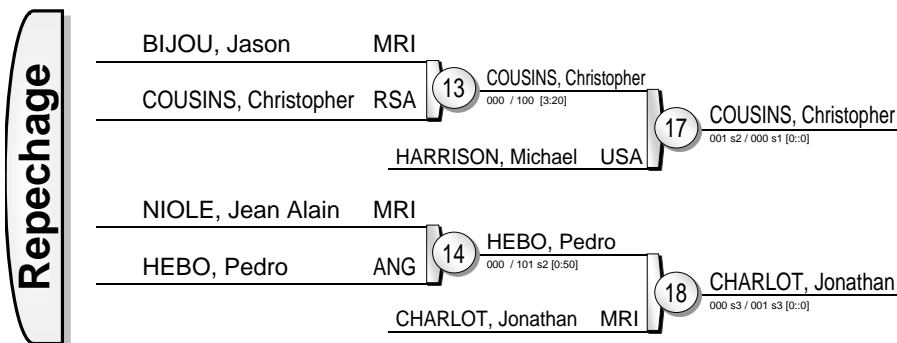

African Open Port Louis MRI 2013

Port Louis (MRI) 9-10 November 2013

-81 kg

8 Judoka

Results		
1.	KIBIKAI, Paul	GAB
2.	ALBERT, Jeff	MRI
3.	COUSINS, Christopher	RSA
3.	CHARLOT, Jonathan	MRI
5.	HARRISON, Michael	USA
5.	HEBO, Pedro	ANG
7.	BIJOU, Jason	MRI
7.	NIOLE, Jean Alain	MRI