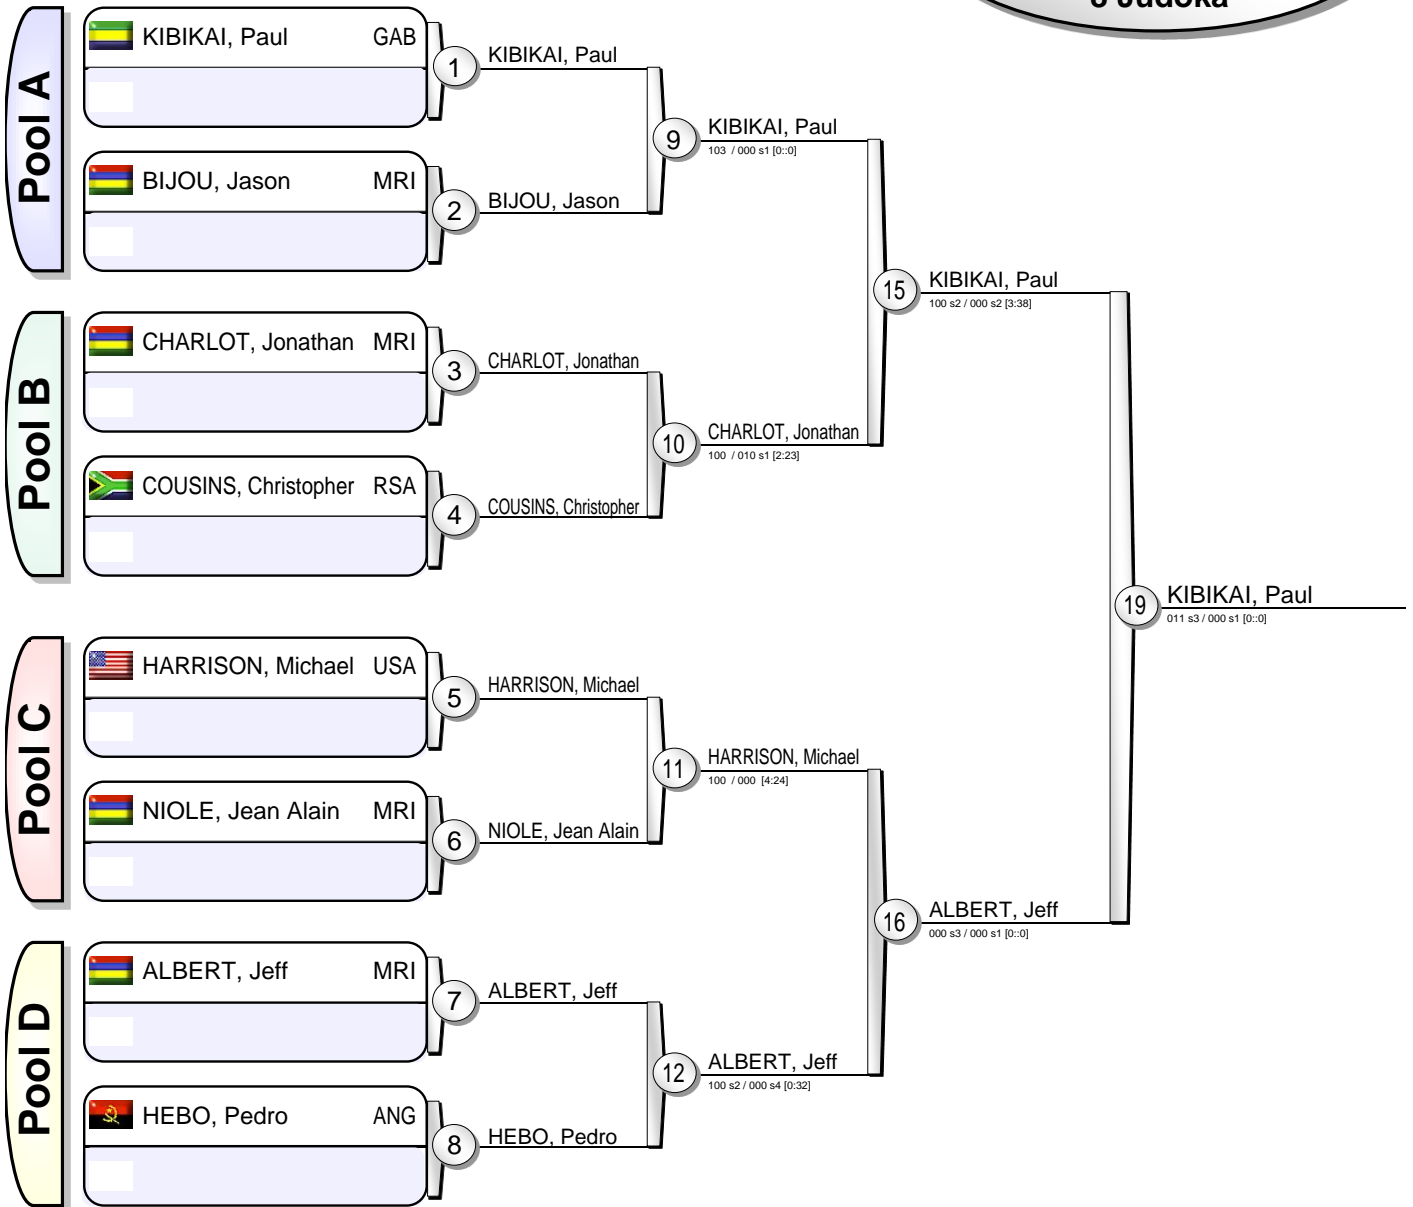

African Open Port Louis MRI 2013

Port Louis (MRI) 9-10 November 2013

-81 kg

8 Judoka

Results		
1.	KIBIKAI, Paul	GAB
2.	ALBERT, Jeff	MRI
3.	COUSINS, Christopher	RSA
3.	CHARLOT, Jonathan	MRI
5.	HARRISON, Michael	USA
5.	HEBO, Pedro	ANG
7.	BIJOU, Jason	MRI
7.	NIOLE, Jean Alain	MRI