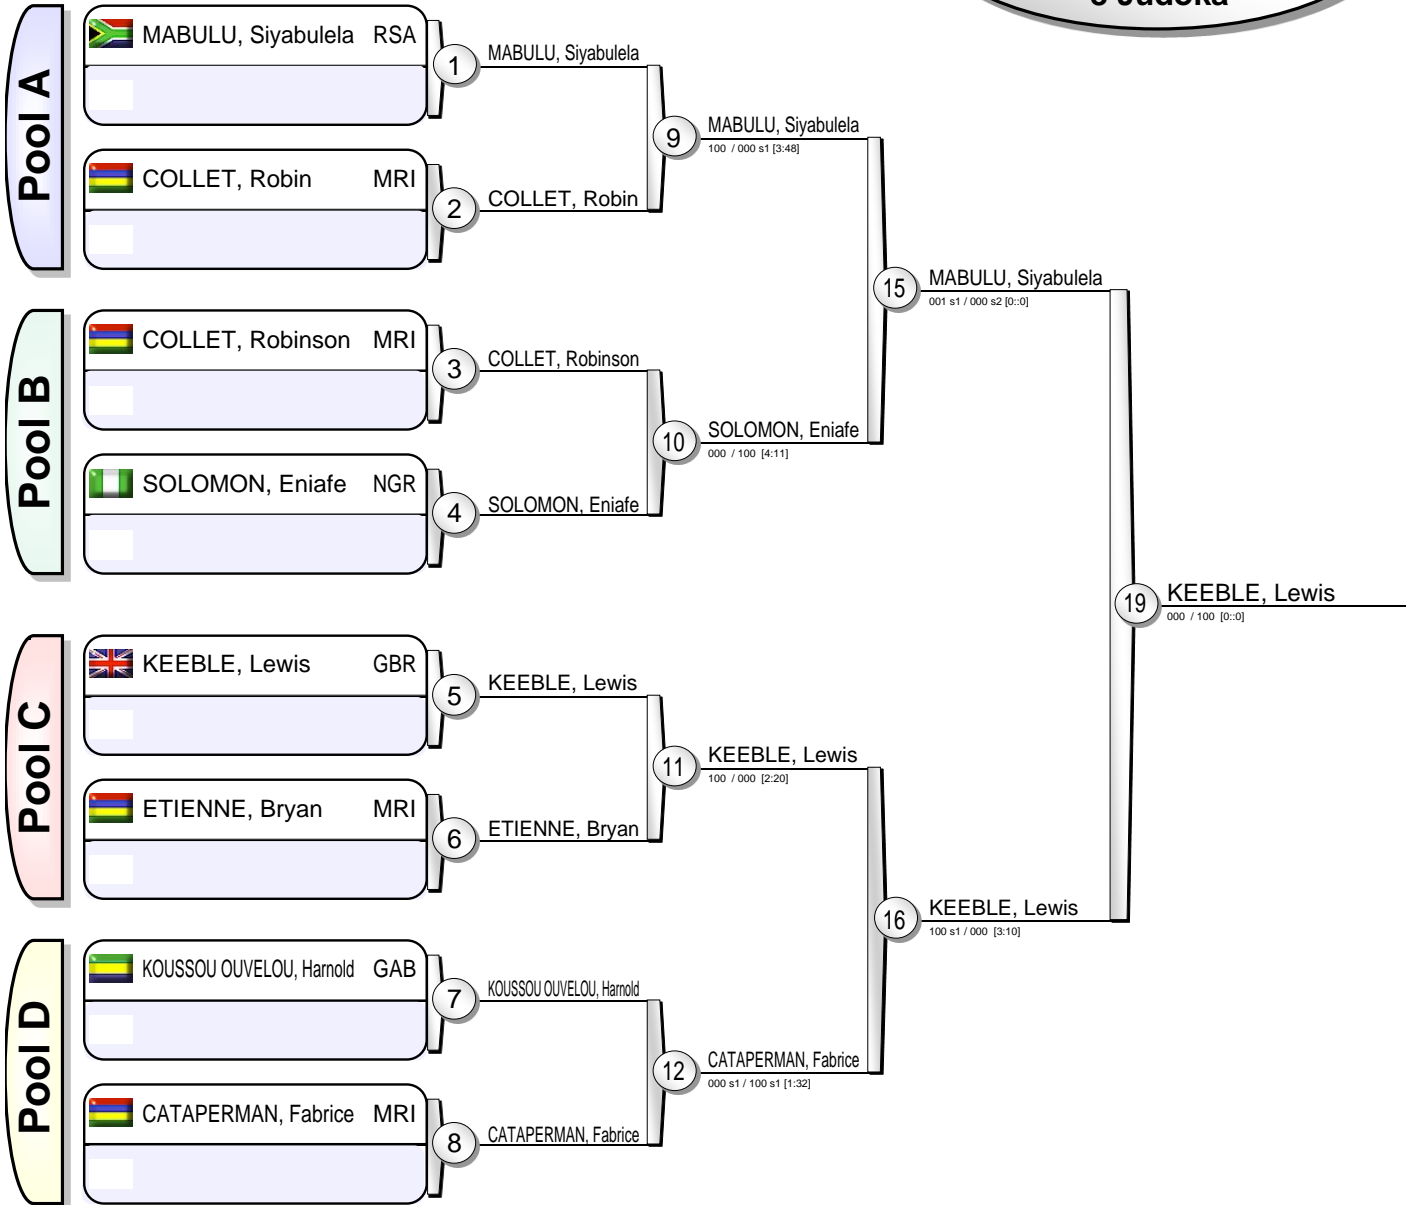

African Open Port Louis MRI 2013

Port Louis (MRI) 9-10 November 2013

-66 kg

8 Judoka

Results		
1.	KEEBLE, Lewis	GBR
2.	MABULU, Siyabulela	RSA
3.	COLLET, Robin	MRI
3.	SOLOMON, Eniafe	NGR
5.	CATAPERMAN, Fabrice	MRI
5.	KOUSSOU OUVELOU, Harmold	GAB
7.	COLLET, Robinson	MRI
7.	ETIENNE, Bryan	MRI