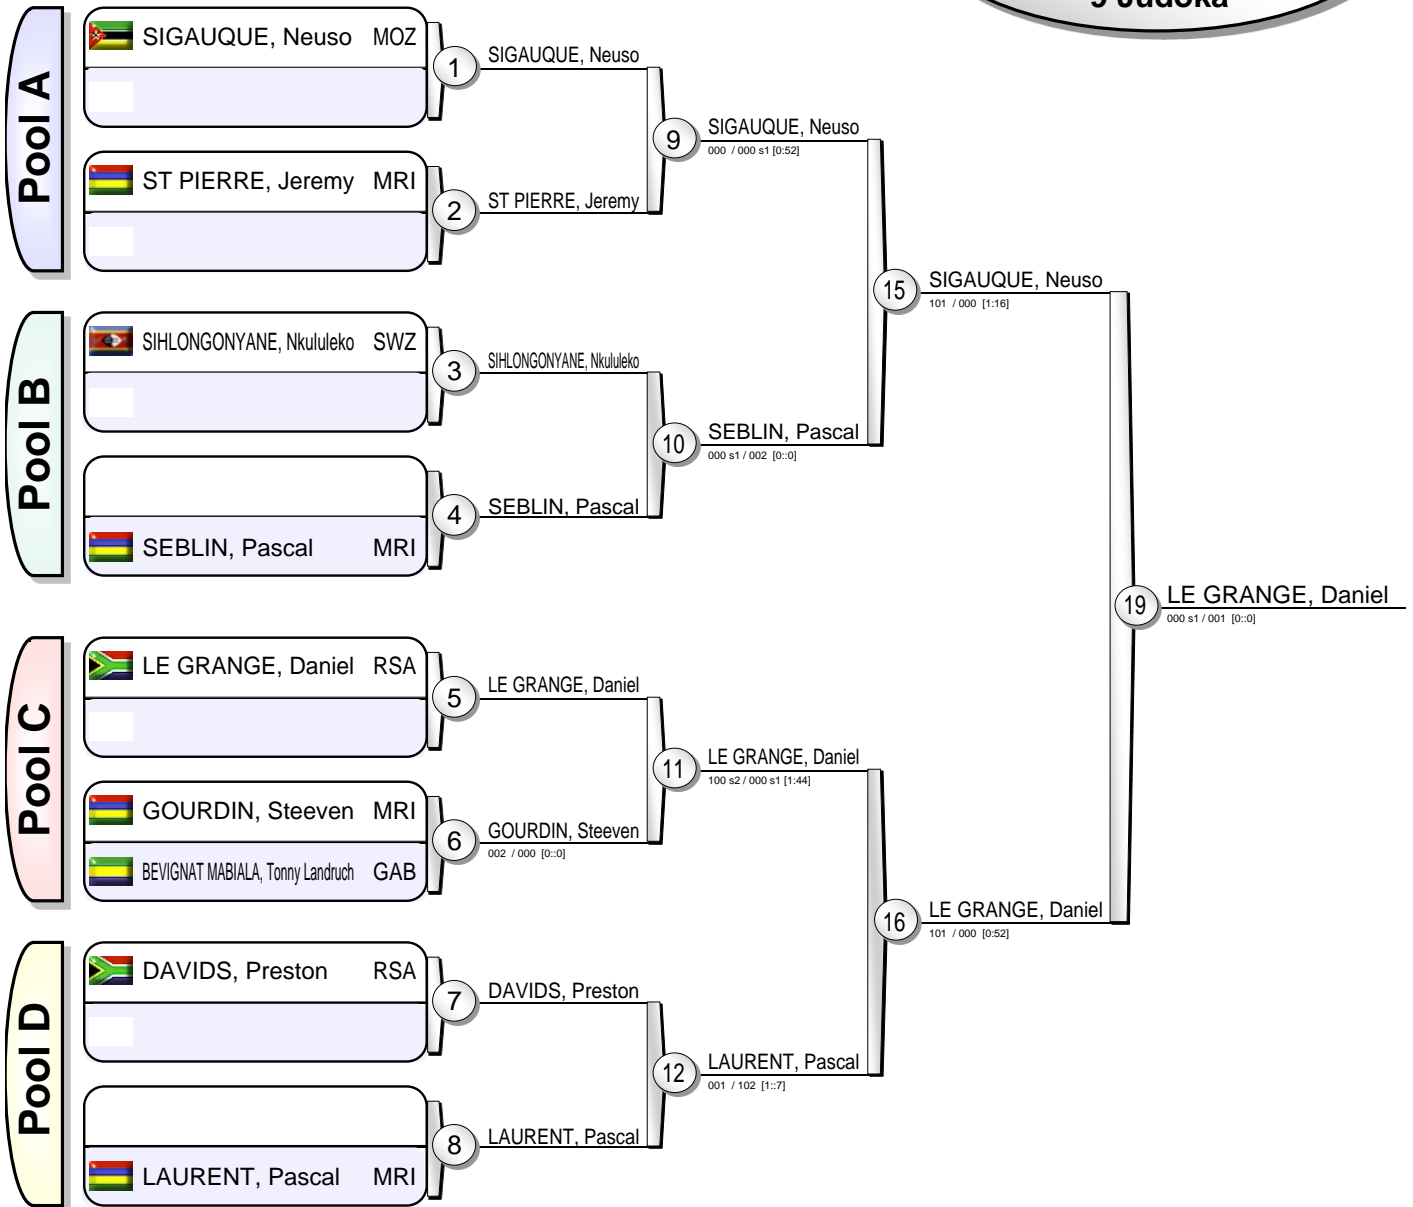

African Open Port Louis MRI 2013

Port Louis (MRI) 9-10 November 2013

-60 kg

9 Judoka

Results		
1.	LE GRANGE, Daniel	RSA
2.	SIGAUQUE, Neuso	MOZ
3.	LAURENT, Pascal	MRI
3.	GOURDIN, Steeven	MRI
5.	ST PIERRE, Jeremy	MRI
5.	SEBLIN, Pascal	MRI
7.	SIHLONGONYANE, Nkululeko	SWZ
7.	DAVIDS, Preston	RSA