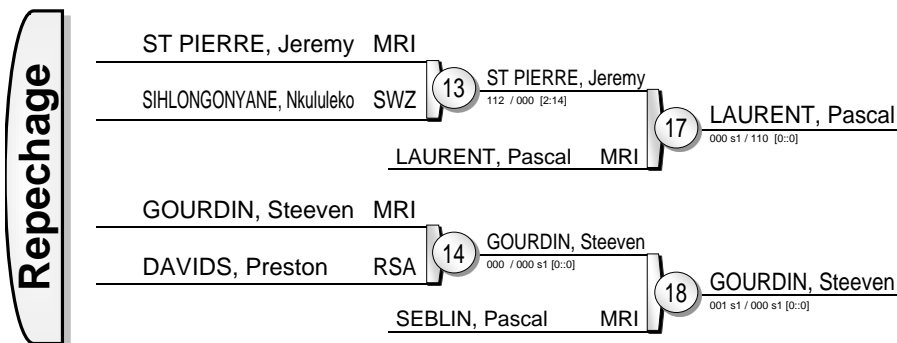

African Open Port Louis MRI 2013

Port Louis (MRI) 9-10 November 2013

-60 kg

9 Judoka

Results		
1.	LE GRANGE, Daniel	RSA
2.	SIGAUQUE, Neuso	MOZ
3.	LAURENT, Pascal	MRI
3.	GOURDIN, Steeven	MRI
5.	ST PIERRE, Jeremy	MRI
5.	SEBLIN, Pascal	MRI
7.	SIHLONGONYANE, Nkululeko	SWZ
7.	DAVIDS, Preston	RSA