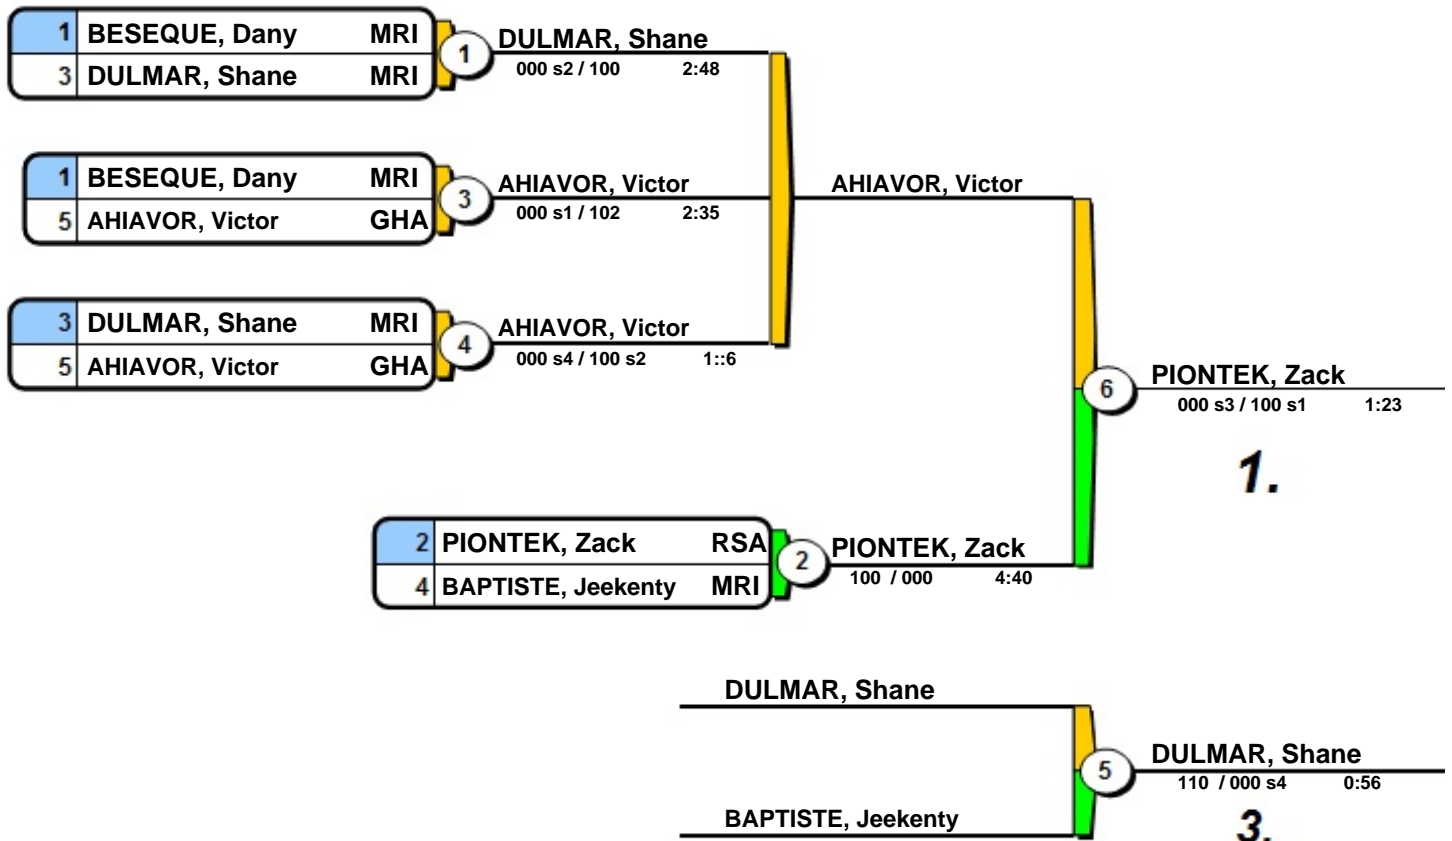

African Open Port Louis MRI 2013

Port Louis (MRI) 9-10 November 2013

-90 kg

5 Judoka

			1	3	5	Wins	Scores
1	BESEQUE, Dany	MRI		-	-	0	(0)
3	DULMAR, Shane	MRI	+		-	1	(10)
5	AHIAVOR, Victor	GHA	+	+		2	(20)

			2	4	Wins	Scores
2	PIONTEK, Zack	RSA		+	1	(10)
4	BAPTISTE, Jeekenty	MRI	-		0	(0)

1.	PIONTEK, Zack	RSA
2.	AHIAVOR, Victor	GHA
3.	DULMAR, Shane	MRI