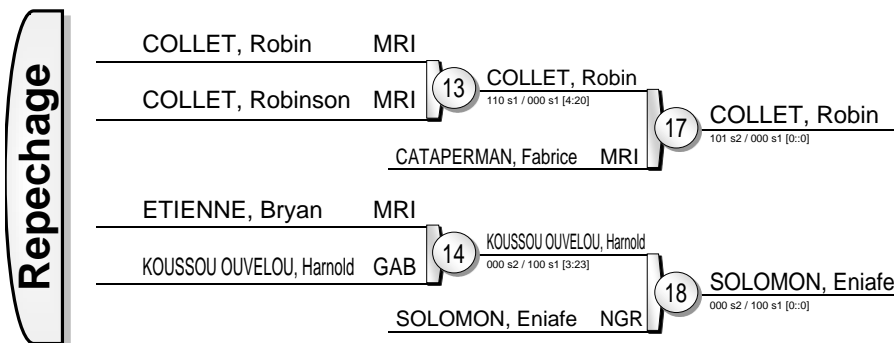

African Open Port Louis MRI 2013

Port Louis (MRI) 9-10 November 2013

-66 kg

8 Judoka

Results		
1.	KEEBLE, Lewis	GBR
2.	MABULU, Siyabulela	RSA
3.	COLLET, Robin	MRI
3.	SOLOMON, Eniafe	NGR
5.	CATAPERMAN, Fabrice	MRI
5.	KOUSSOU OUVELOU, Harmold	GAB
7.	COLLET, Robinson	MRI
7.	ETIENNE, Bryan	MRI