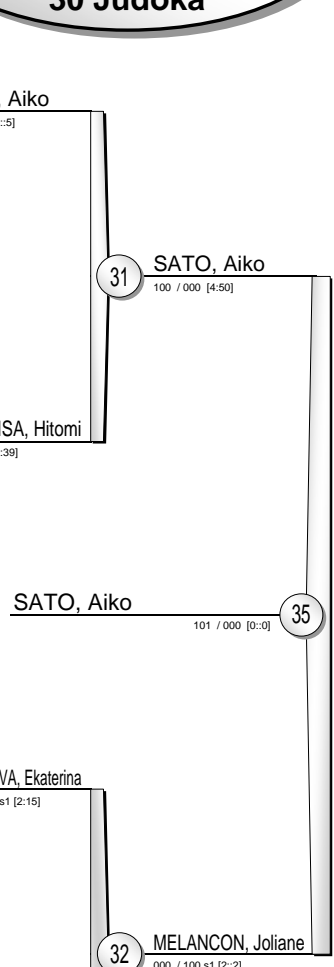

Pool B

	TOKUHISA, Hitomi	JPN	5	TOKUHISA, Hitomi	100 / 000 [0:0]
	HEVONDIAN, Shushana	UKR			
	QUADROS, Ketleyn	BRA	6	QUADROS, Ketleyn	010 s1 / 000 s3 [0:0]
	REGIS, Alessia	ITA			
	CHITU, Andreea Stefania	ROU	7	CHITU, Andreea Stefania	020 / 000 s1 [1:26]
	BRUNET, Morgane	FRA			
	FUZESI, Alexandra	HUN	8	FUZESI, Alexandra	100 / 000 [4:6]

Pool C

	UDAKA, Nae	JPN	9	UDAKA, Nae	101 / 000 [3:58]
	OHAI, Loredana	ROU			
	JLASSI, Nesria	TUN	10	JLASSI, Nesria	020 / 000 s3 [2:47]
	IACOROSI, Monica	ITA			
	DIEMEER, Michelle	NED	11	DIEMEER, Michelle	021 / 000 [3:1]
	VAN BOSSELE, Hanne	BEL			
	PERENC, Agata	POL	12	MELNIKOVA, Ekaterina	000 s2 / 101 [0:23]
	MELNIKOVA, Ekaterina	RUS			

Pool D

	CAPRIORIU, Corina Oana	ROU	13	CAPRIORIU, Corina Oana	
	SASS, Noemi	HUN	14	SAYKO, Olena	000 / 100 [5:00]
	SAYKO, Olena	UKR			
	MELANCON, Joliane	CAN	15	MELANCON, Joliane	102 / 000 [0:39]
	LIBOSAN, Dani	NED			
	ERLEBACH, Eva	SUI	16	AMARIS, Yadinys	000 / 100 [4:48]
	AMARIS, Yadinys	COL			

Repechage

	EGILMEZ, Kudret	TUR			
	CHITU, Andreea Stefania	ROU	29	CHITU, Andreea Stefania	000 / 100 [4:35]
	MELNIKOVA, Ekaterina	RUS			
	UDAKA, Nae	JPN			
	CAPRIORIU, Corina Oana	ROU	30	UDAKA, Nae	100 / 000 [4:46]
	TOKUHISA, Hitomi	JPN			
	CHITU, Andreea Stefania	ROU			
	UDAKA, Nae	JPN	33	CHITU, Andreea Stefania	100 / 000 s1 [0:0]
	UDAKA, Nae	JPN			
	UDAKA, Nae	JPN	34	UDAKA, Nae	002 s2 / 001 s2 [0:0]