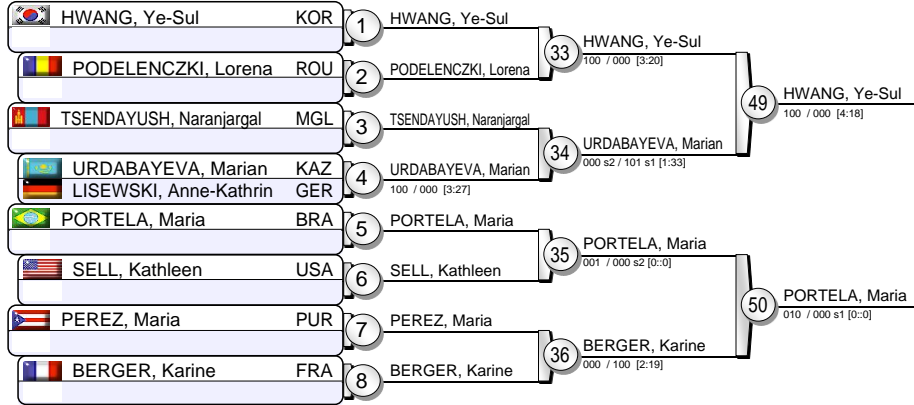

EJU World Cup Women Budapest 2012

(HUN Budapest, 11-12 February 2012)

-70 kg
36 Judoka

Pool A