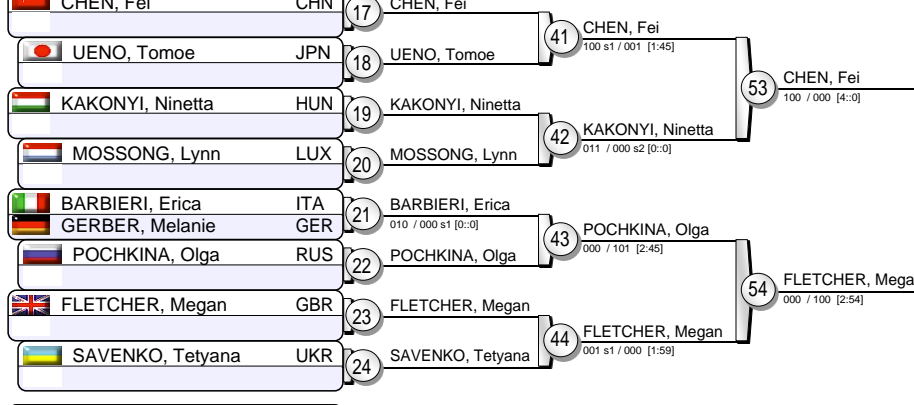

EJU World Cup Women Budapest 2012

(HUN Budapest, 11-12 February 2012)

-70 kg
36 Judoka

Pool A

Pool B

Pool C

Pool D

Repechage

1. ### Results
1. CHEN, Fei (CHN)
  2. CORTES ALDAMA, Onix (CUB)
  3. ALVEAR, Yuri (COL)
  4. PORTELA, Maria (BRA)
  5. MILED, Houda (TUN)
  6. MARZOK, Ilijana (GER)
  7. HWANG, Ye-Sul (KOR)
  8. FLETCHER, Megan (GBR)