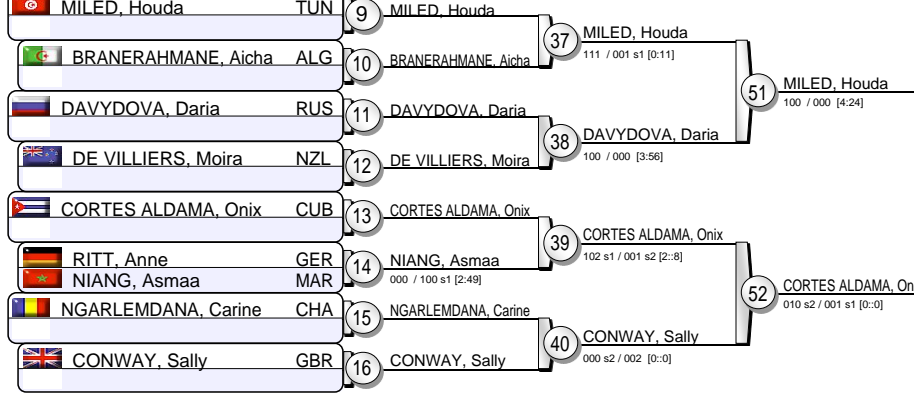

EJU World Cup Women Budapest 2012

(HUN Budapest, 11-12 February 2012)

-70 kg
36 Judoka

Pool A

Pool B

Pool C

Pool D

Repechage

1. ### Results
1. CHEN, Fei (CHN)
  2. CORTES ALDAMA, Onix (CUB)
  3. ALVEAR, Yuri (COL)
  4. PORTELA, Maria (BRA)
  5. MILED, Houda (TUN)
  6. MARZOK, Ilijana (GER)
  7. HWANG, Ye-Sul (KOR)
  8. FLETCHER, Megan (GBR)