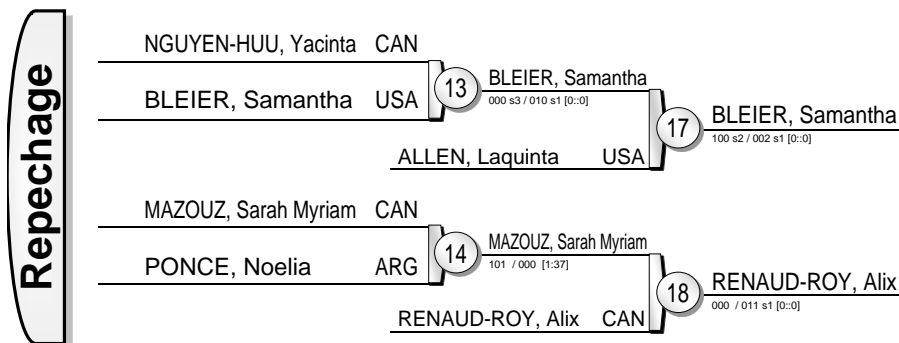

PJC World Cup Miami 2012

(USA Miami, 10-11 May 2012)

-70 kg

9 Judoka

Results		
1.	CORTES ALDAMA, Onix	CUB
2.	SELL, Kathleen	USA
3.	BLEIER, Samantha	USA
3.	RENAUD-ROY, Alix	CAN
5.	ALLEN, Laquinta	USA
5.	MAZOUZ, Sarah Myriam	CAN
7.	NGUYEN-HUU, Yacinta	CAN
7.	PONCE, Noelia	ARG