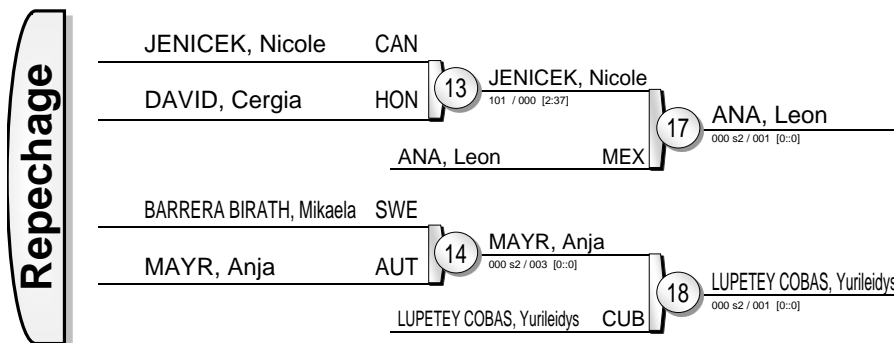

PJC World Cup Miami 2012

(USA Miami, 10-11 May 2012)

-57 kg

11 Judoka

Results		
1.	CARMICHAEL, Hana	USA
2.	ZELTNER, Tina	AUT
3.	ANA, Leon	MEX
3.	LUPETAY COBAS, Yurleidys	CUB
5.	JENICEK, Nicole	CAN
5.	MAYR, Anja	AUT
7.	DAVID, Cergia	HON
7.	BARRERA BIRATH, Mikaela	SWE