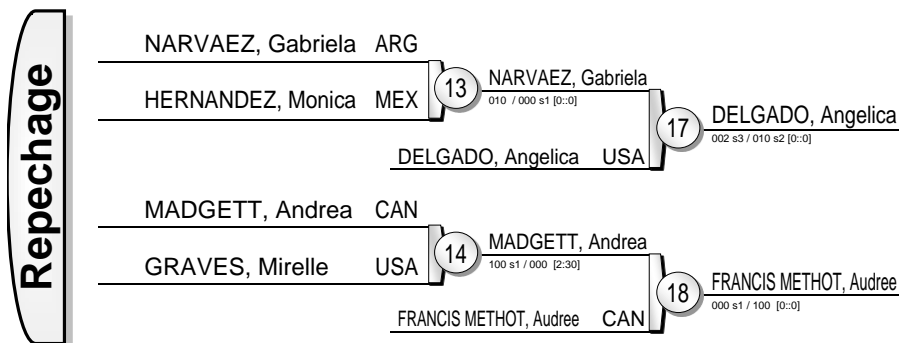

PJC World Cup Miami 2012

(USA Miami, 10-11 May 2012)

-52 kg

10 Judoka

Results		
1.	BERMOY ACOSTA, Yanet	CUB
2.	RENICKS, Louise	GBR
3.	DELGADO, Angelica	USA
3.	FRANCIS METHOT, Audree	CAN
5.	NARVAEZ, Gabriela	ARG
5.	MADGETT, Andrea	CAN
7.	HERNANDEZ, Monica	MEX
7.	GRAVES, Mirelle	USA