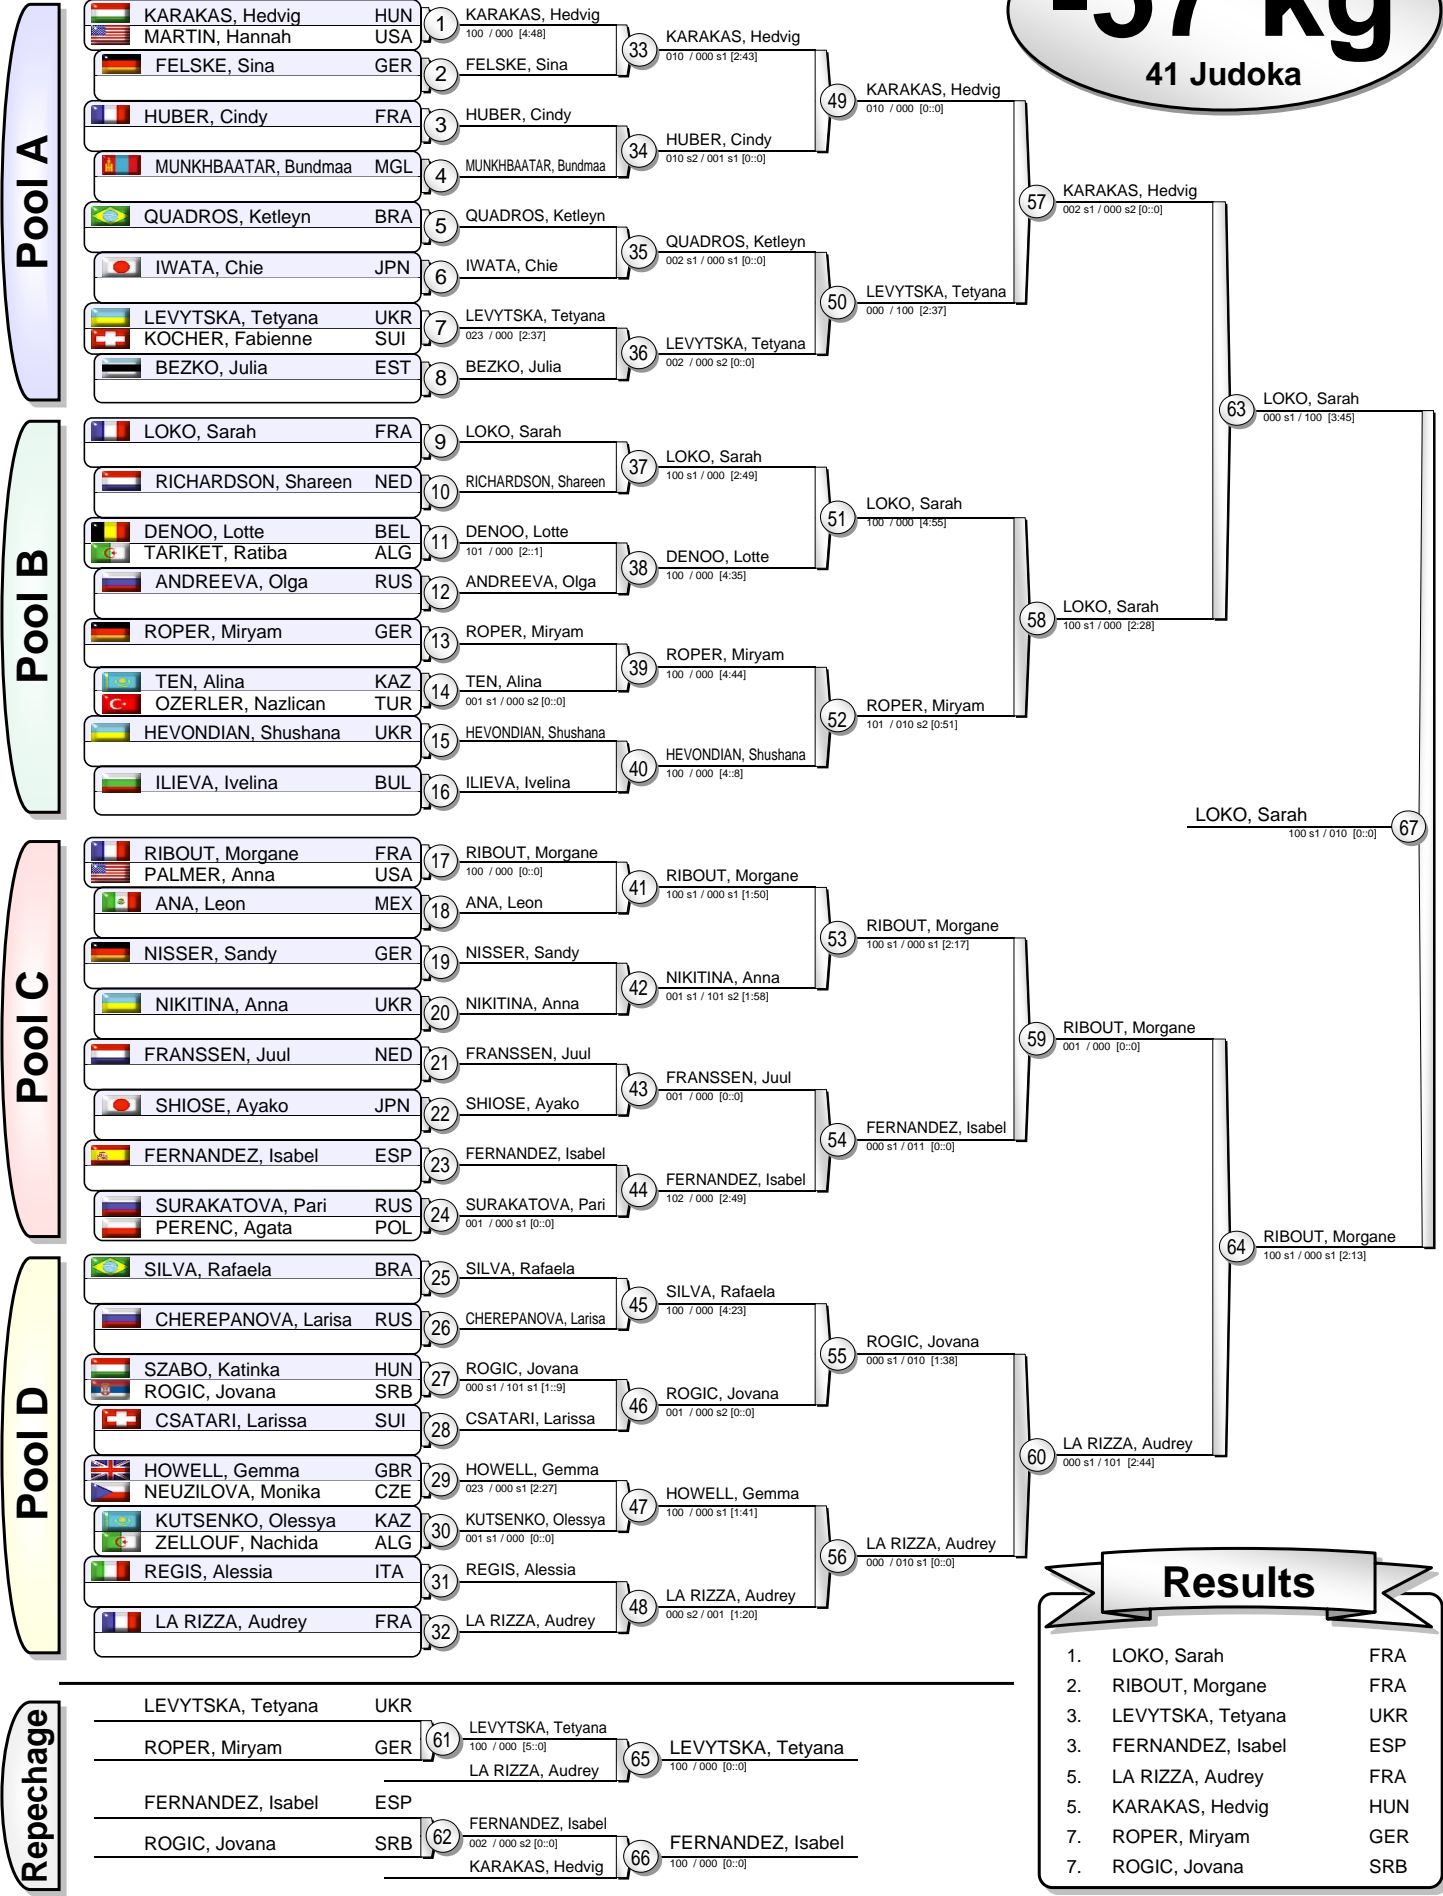

EJU World Cup Women Prague 2011

(CZE Prague, 26-27 February 2011)

-57 kg
41 Judoka