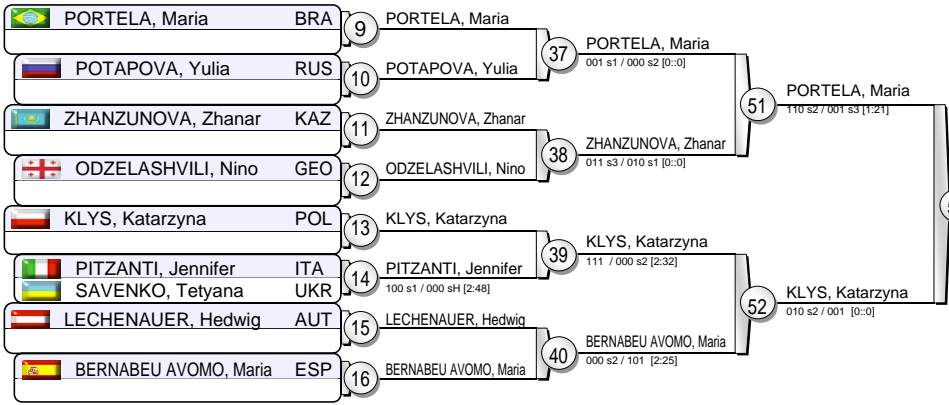

EJU World Cup Women Prague 2011

(CZE Prague, 26-27 February 2011)

-70 kg
37 Judoka

Pool A

Pool B

Pool C

Pool D

Repechage

(CZE Prague, 26-27 February 2011)

-78 kg

26 Judoka

Pool A

YANG, Xiuli	CHN	1	EIGLOVA, Alena	000 / 011 s1 [0:0]	17	EIGLOVA, Alena	111 / 001 s2 [0:0]
EIGLOVA, Alena	CZE						
ANDERWALD, Maria	POL	2	ANDERWALD, Maria				
GALEONE, Assunta	ITA	3	GALEONE, Assunta	100 / 000 s1 [2:33]	18	MAKUKHA, Ivanna	000 sH / 100 s1 [2:5]
FAIZOLLANOVA, Zamzagul	KAZ						
MAKUKHA, Ivanna	UKR	4	MAKUKHA, Ivanna				