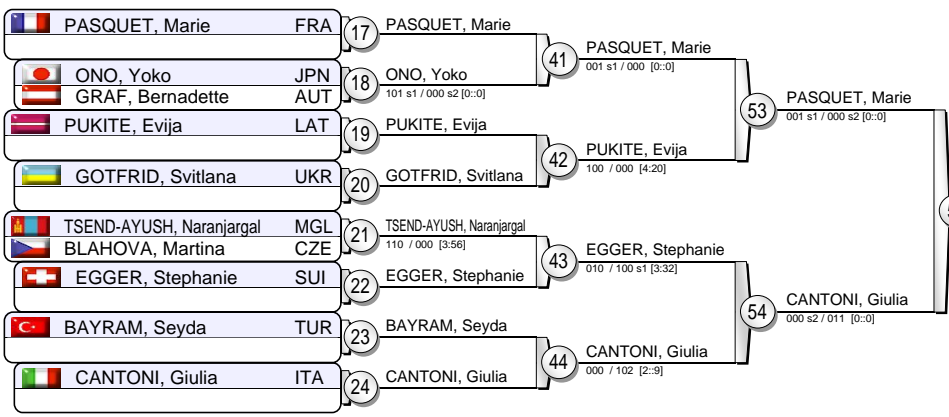

EJU World Cup Women Prague 2011

(CZE Prague, 26-27 February 2011)

-70 kg
37 Judoka

Pool A

Pool B

Pool C

Pool D

Repechage