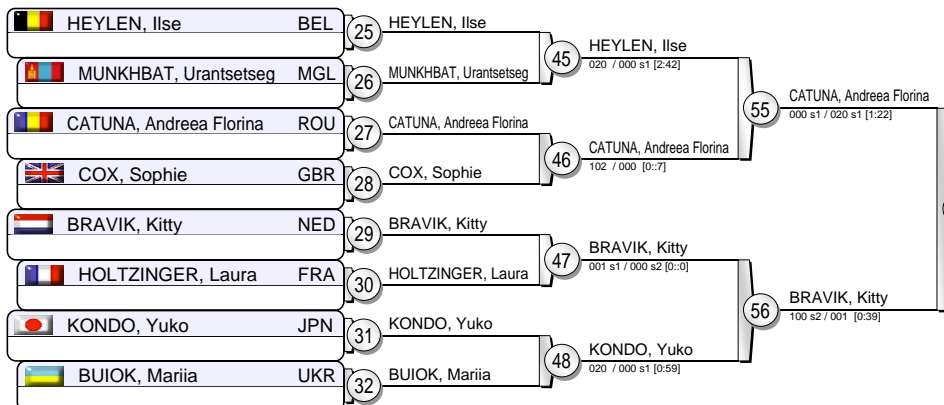

BORTOLOTTO

EJU World Cup Women Prague 2011

(CZE Prague, 26-27 February 2011)

-52 kg
33 Judoka

Pool A

Pool B

Pool C

Pool D