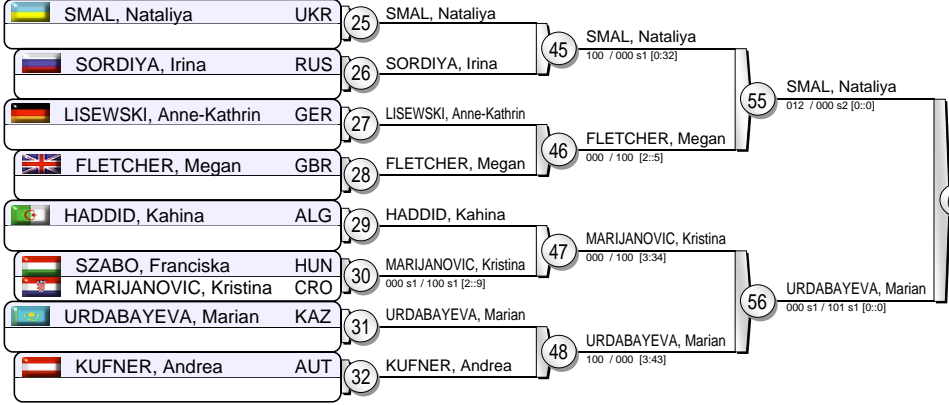

EJU World Cup Women Prague 2011

(CZE Prague, 26-27 February 2011)

-70 kg
37 Judoka

Pool A

Pool B

Pool C

Pool D

Repechage

(CZE Prague, 26-27 February 2011)

-78 kg

26 Judoka

Pool A

YANG, Xiuli	CHN	1	EIGLOVA, Alena	000 / 011 s1 [0:0]	17	EIGLOVA, Alena	111 / 001 s2 [0:0]
EIGLOVA, Alena	CZE						
ANDERWALD, Maria	POL	2	ANDERWALD, Maria				
GALEONE, Assunta	ITA	3	GALEONE, Assunta	100 / 000 s1 [2:33]	18	MAKUKHA, Ivanna	000 sH / 100 s1 [2:5]
FAIZOLLANOVA, Zamzagul	KAZ						
MAKUKHA, Ivanna	UKR	4	MAKUKHA, Ivanna				