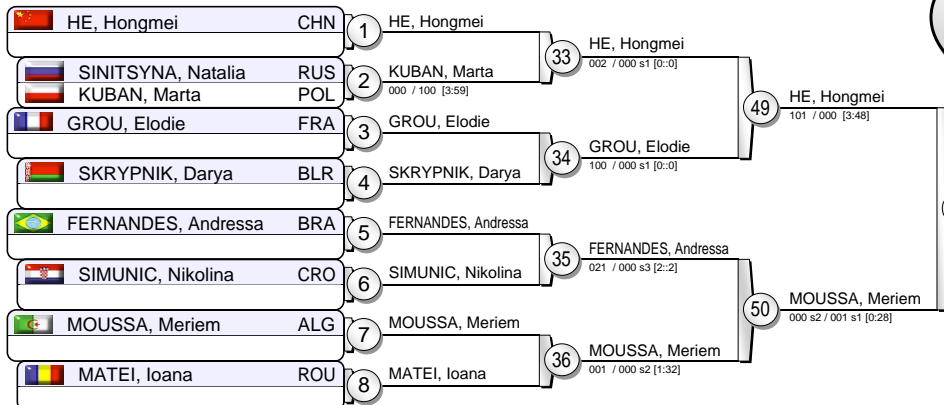

BORTOLOTTO

EJU World Cup Women Prague 2011

(CZE Prague, 26-27 February 2011)

-52 kg
33 Judoka

Pool A

Pool B

Pool C

Pool D