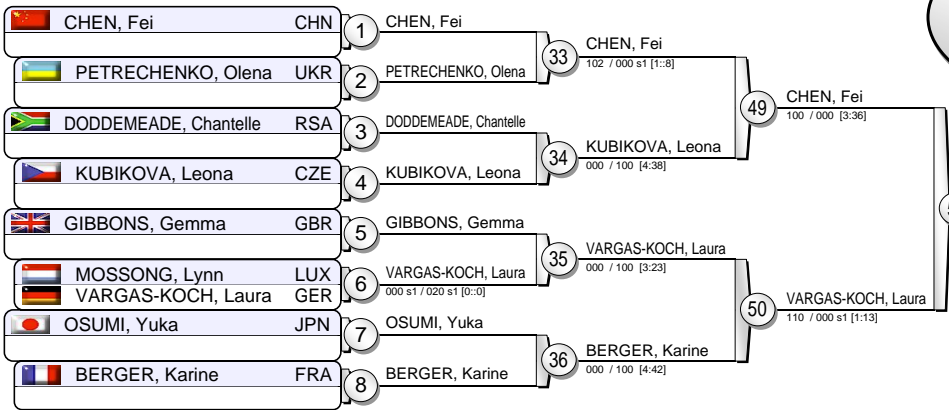

XU, Yuhua 67
000 / 102 [0:0]

Results

- | | | |
|----|-------------------------|-----|
| 1. | XU, Yuhua | CHN |
| 2. | LIN, Meiling | CHN |
| 3. | STAM, Esther | NED |
| 3. | POLI, Anne Laure | FRA |
| 5. | YLINEN, Johanna | FIN |
| 5. | DREXLER, Hilde | AUT |
| 7. | UNTERWURZACHER, Kathrin | AUT |
| 7. | MILOSEVIC, Nina | SLO |

EJU World Cup Women Prague 2011

(CZE Prague, 26-27 February 2011)

-70 kg
37 Judoka

Pool A

Pool B

Pool C

Pool D

Repechage