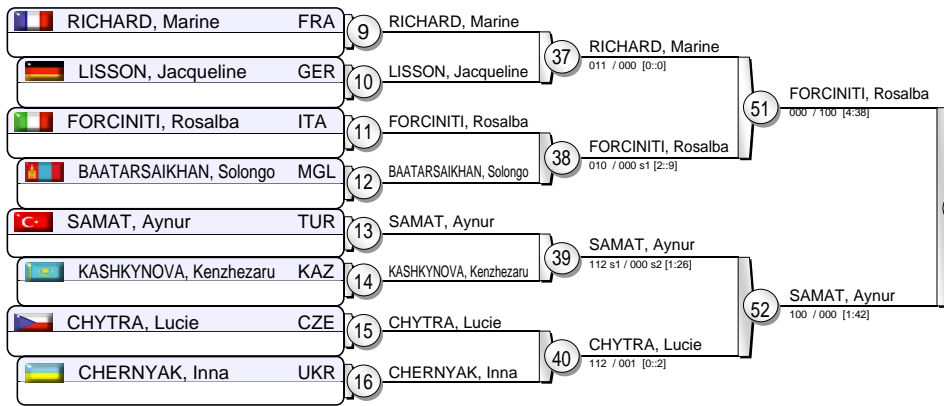

BORTOLOTTO

EJU World Cup Women Prague 2011

(CZE Prague, 26-27 February 2011)

-52 kg
33 Judoka

Pool A

Pool B

Pool C

Pool D